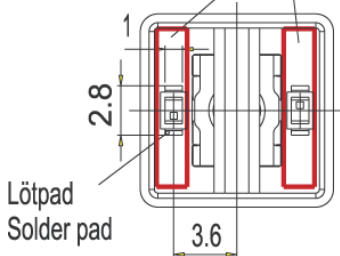

MICON 5 - Plunger square, 11 x 11 mm, illuminable, white

5.05.511.471/2200

General information

Overall height GH	12.50 mm
Color of lens	white

Other specifications

ROHS compliant	yes
REACH compliant	yes

Pic. with 2 LED OSRAM LO M676-Q1R1-24

Möglicher Bereich zur LED-Platzierung
Permitted area for LED placement

X-ON Electronics

Largest Supplier of Electrical and Electronic Components

Click to view similar products for [Thumbwheel Switches & Pushwheel Switches](#) category: