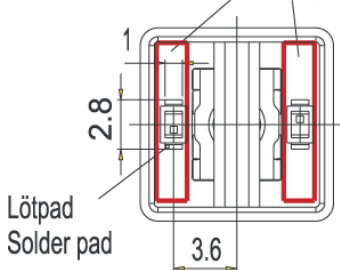

MICON 5 - Plunger square, 11 x 11 mm, illuminable, yellow

5.05.511.471/2400

General information

Overall height GH	12.50 mm
Color of lens	yellow

Other specifications

ROHS compliant	yes
REACH compliant	yes

Pic. with 2 LED OSRAM LO M676-Q1R1-24

Möglicher Bereich zur LED-Platzierung
Permitted area for LED placement

X-ON Electronics

Largest Supplier of Electrical and Electronic Components

Click to view similar products for [Switch Bezels / Switch Caps](#) category: