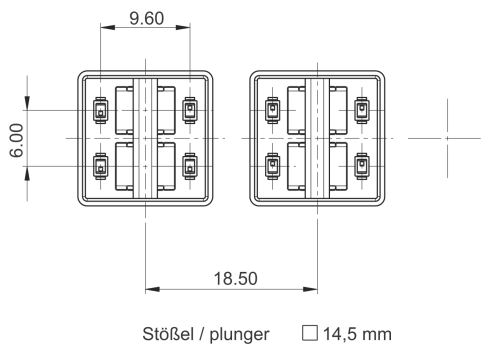

MICON 5 - Plunger square, 14.5 x 14.5 mm, illuminable, white

5.05.511.475/2200

General information

Overall height GH	9.70 mm
Color of lens	white

Other specifications

ROHS compliant	yes
REACH compliant	yes

Pic. with 4 LED OSRAM LO M676-Q1R1-24