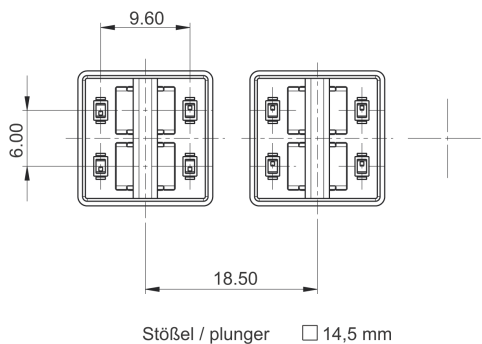

MICON 5 - Plunger square, 14.5 x 14.5 mm, illuminable, red

5.05.511.475/2300

General information

Overall height GH	9.70 mm
Color of lens	red

Other specifications

ROHS compliant	yes
REACH compliant	yes

Pic. with 4 LED OSRAM LO M676-Q1R1-24