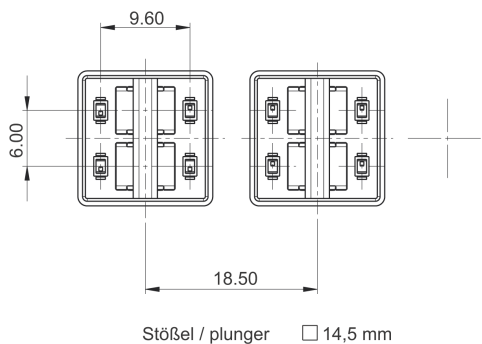

MICON 5 - Plunger square, 14.5 x 14.5 mm, illuminable, yellow

5.05.511.475/2400

General information

Overall height GH	9.70 mm
Color of lens	yellow

Other specifications

ROHS compliant	yes
REACH compliant	yes

Pic. with 4 LED OSRAM LO M676-Q1R1-24