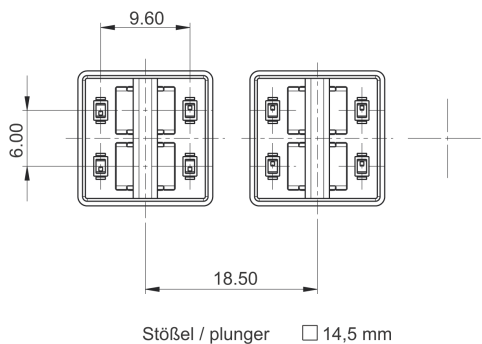

MICON 5 - Plunger square, 14.5 x 14.5 mm, illuminable, green

5.05.511.475/2500

General information

Overall height GH	9.70 mm
Color of lens	green

Other specifications

ROHS compliant	yes
REACH compliant	yes

Pic. with 4 LED OSRAM LO M676-Q1R1-24