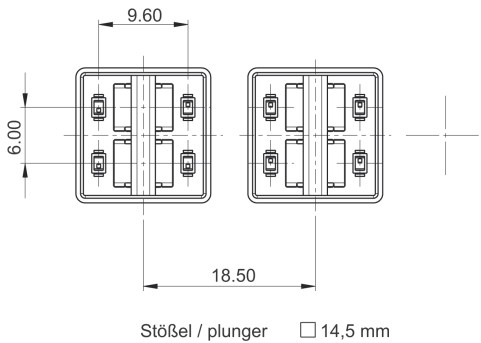

MICON 5 - Plunger square, 14.5 x 14.5 mm, illuminable, blue

5.05.511.475/2600

General information

Overall height GH	9.70 mm
Color of lens	blue

Other specifications

ROHS compliant	yes
REACH compliant	yes

Pic. with 4 LED OSRAM LO M676-Q1R1-24