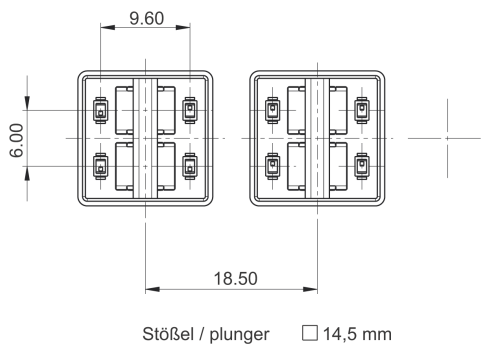

MICON 5 - Plunger square, 14.5 x 14.5 mm, illuminable, white

5.05.511.476/2200

General information

Overall height GH	12.50 mm
Color of lens	white

Other specifications

ROHS compliant	yes
REACH compliant	yes

Pic. with 4 LED OSRAM LO M676-Q1R1-24