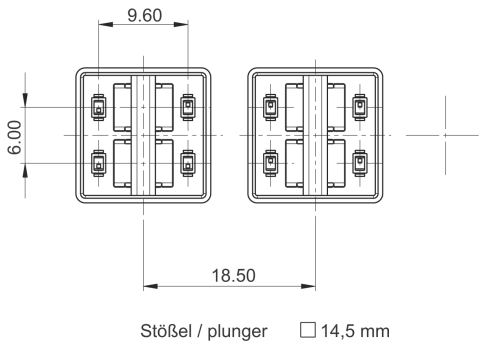

MICON 5 - Plunger square, 14.5 x 14.5 mm, illuminable, red

5.05.511.476/2300

General information

Overall height GH	12.50 mm
Color of lens	red

Other specifications

ROHS compliant	yes
REACH compliant	yes

Pic. with 4 LED OSRAM LO M676-Q1R1-24