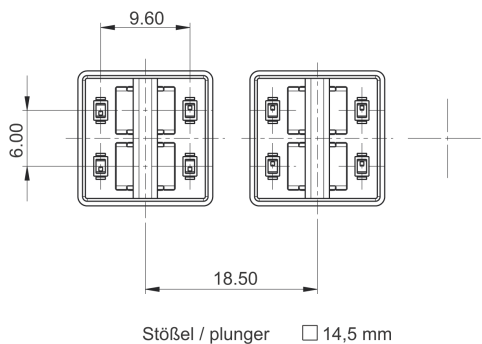

MICON 5 - Plunger square, 14.5 x 14.5 mm, illuminable, yellow

5.05.511.476/2400

General information

Overall height GH	12.50 mm
Color of lens	yellow

Other specifications

ROHS compliant	yes
REACH compliant	yes

Pic. with 4 LED OSRAM LO M676-Q1R1-24