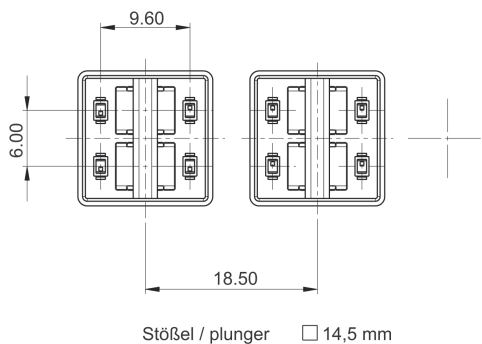

MICON 5 - Plunger square, 14.5 x 14.5 mm, illuminable, green

5.05.511.476/2500

General information

Overall height GH	12.50 mm
Color of lens	green

Other specifications

ROHS compliant	yes
REACH compliant	yes

Pic. with 4 LED OSRAM LO M676-Q1R1-24