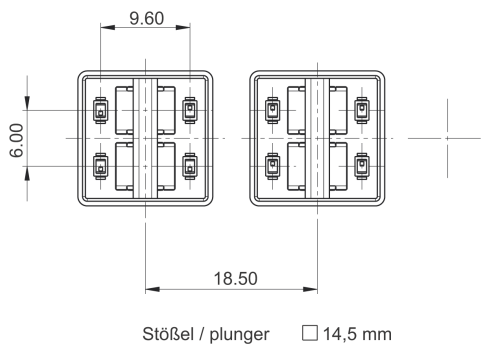

MICON 5 - Plunger square, 14.5 x 14.5 mm, illuminable, blue

5.05.511.476/2600

General information

Overall height GH	12.50 mm
Color of lens	blue

Other specifications

ROHS compliant	yes
REACH compliant	yes

Pic. with 4 LED OSRAM LO M676-Q1R1-24