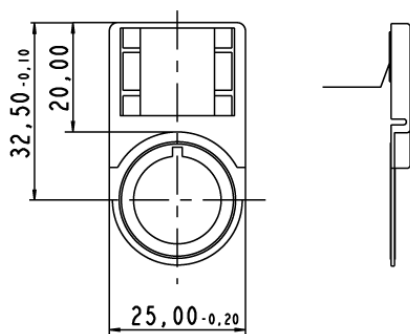

Label holder, flush, for round collar**5.07.620.006/0000****Other specifications**ROHS compliant yesREACH compliant yes

X-ON Electronics

Largest Supplier of Electrical and Electronic Components

Click to view similar products for [Switch Fixings](#) category: