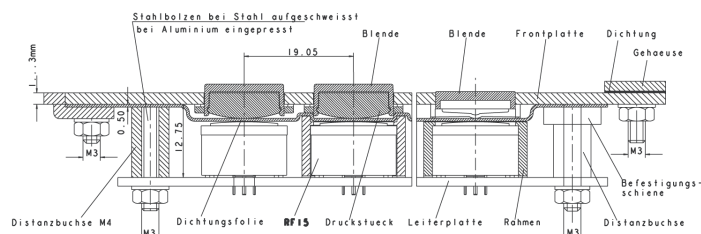

Einbau von vorne

Einbau von hinten