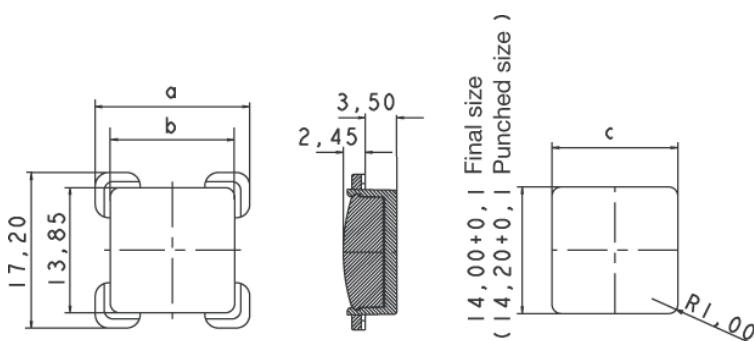

RK 90 - Keycap body, for lens 1¼-module

5.55.103.031/1013

Please order lens separately.

General information

Color of lens	-
Size	1 1¼-module
Degree of protection (with silicon seal)	IP65 (DIN EN 60529)
Illuminability	yes

Dimensions

Dimension (b) in front of front panel	13.85 x 17.35 mm
Dimension (a) behind front panel	17.20 x 20.7 mm
Dimension (c) hole patterns final size	14,00 x 17,5 mm

Other specifications

ROHS compliant	yes
REACH compliant	yes