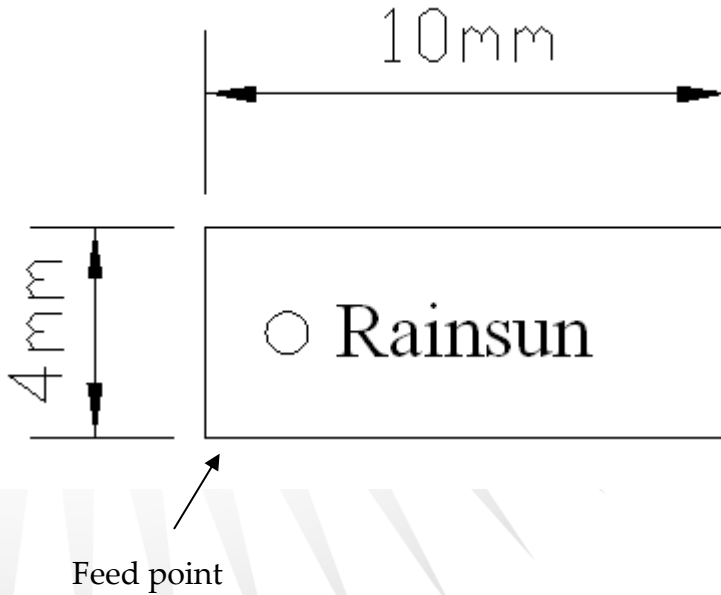

### ◆ Features

- Size : 10mm(L)X4mm(W)X3.0mm(H)
- Light weight and low profile
- Linear Polarization
- Lead (Pb) Free

# Dimension

Top view