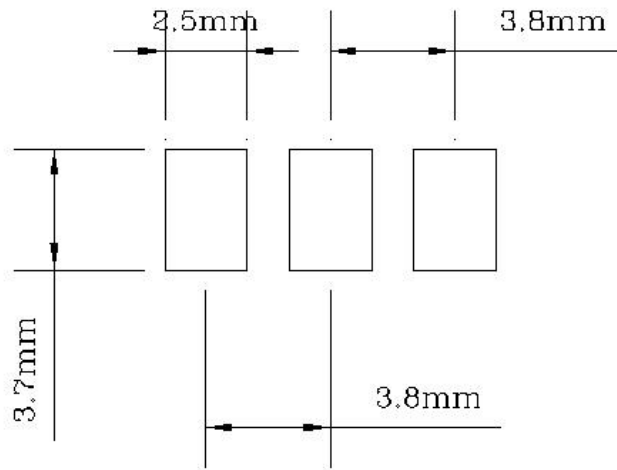

PCB Foot printer