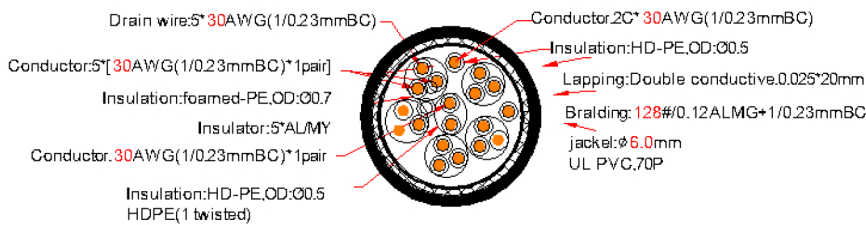

# Official Raspberry Pi HDMI Cable

- The official Raspberry Pi HDMI cable has been engineered to maximise the performance and functionality of your Raspberry Pi 3. (Backward compatible with all previous generations of Raspberry Pi).
- Triple layer shielding allows you to get the best performance from your Wi-Fi and Bluetooth connectivity with your Raspberry Pi 3.
- Different cable options to suit your project - Choose between 1M & 2M cable lengths in either Black or White. Meets the very latest HDMI Version 2.0 standards.

Part Number	Colour	Length
CPRP010-W	White	1M
CPRP020-W	White	2M
CPRP010-B	Black	1M
CPRP020-B	Black	2M

# Official Raspberry Pi HDMI Cable

Type A PIN	Signal Assignment	Type A PIN
1 Blue		Blue 1
2 ground		ground 2
3 white		white 3
4 Blue		Blue 4
5 ground		ground 5
6 white		white 6
7 Blue		Blue 7
8 ground		ground 8
9 white		white 9
10 Blue		Blue 10
11 ground		ground 11
12 white		white 12
14 Blue		Blue 14
17 ground		ground 17
19 white		white 19
15 Yellow		Yellow 15
15 Orange		Orange 15
15 white		white 15
15 red		red 15
SHELL		SHELL