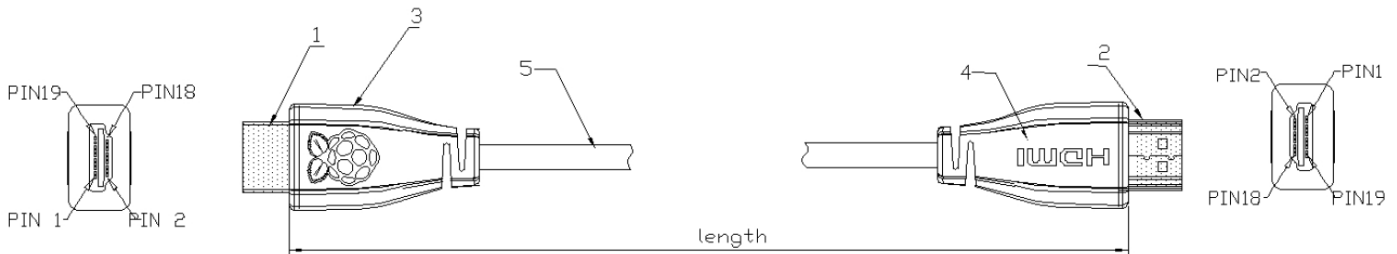

# Official Raspberry Pi HDMI Cable

- The official Raspberry Pi HDMI cable has been engineered to maximise the performance and functionality of your Raspberry Pi 3. (Backward compatible with all previous generations of Raspberry Pi).
- Triple layer shielding allows you to get the best performance from your Wi-Fi and Bluetooth connectivity with your Raspberry Pi 3.
- Different cable options to suit your project - Choose between 1M & 2M cable lengths in either Black or White. Meets the very latest HDMI Version 2.0 standards.

Part Number	Colour	Length
CPRP010-W	White	1M
CPRP020-W	White	2M
CPRP010-B	Black	1M
CPRP020-B	Black	2M

# Official Raspberry Pi HDMI Cable

Type A PIN	Signal Assignment	Type A PIN
1 Blue		Blue 1
2 ground		ground 2
3 white		white 3
4 Blue		Blue 4
5 ground		ground 5
6 white		white 6
7 Blue		Blue 7
8 ground		ground 8
9 white		white 9
10 Blue		Blue 10
11 ground		ground 11
12 white		white 12
14 Blue		Blue 14
17 ground		ground 17
19 white		white 19
15 Yellow		Yellow 15
15 Orange		Orange 15
15 white		white 15
15 red		red 15
SHELL		SHELL

LENGTH (m)
1 - 0.03
2 - 0.05