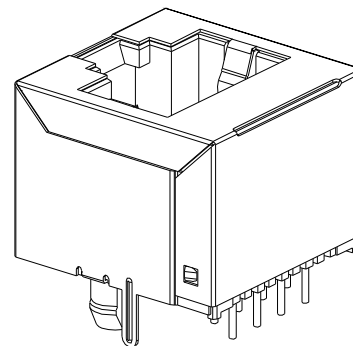

Material Specification
 Housing :Thermo-plastic, UL94V-0.
 Contact :Alloy Copper
 Shield :Alloy Copper
 Please refer to the customer drawing when customer has specified

3	插针	PHOSPHOR BRONZE	8	FU ^o	
2	外壳	H62	1	NI	
1	塑座	PA46	1	BLACK	
序号	名称	材料	数量	镀层/颜色	备注