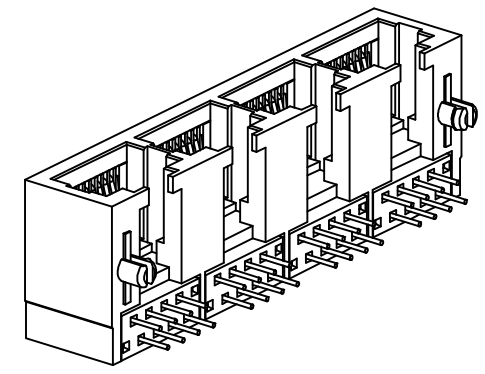

Material Specification
 Housing :Thermo-plastic, UL94V-0.
 Contact :Alloy Copper
 Shield :Alloy Copper
 Please refer to the customer drawing when customer has specified

3	后盖	PBT	4	YELLOW	
2	插针	PHOSPHOR BRONZE	32	FU"	
1	塑座	PBT	1	YELLOW	
序号	名称	材料	数量	镀层/颜色	备注