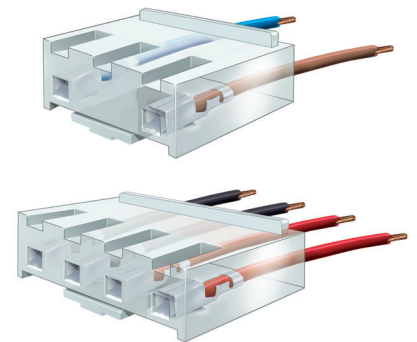

Features

- AWG18-22 applicable wire
- RoHS compliant

Connector Set

Connector Set for RECOM Power Supply

Description

The RECOM connector sets contain all necessary connectors and clamps which are needed to connect our power supply series. It's the ideal supplement to make them a convenient plug-and-play solution.

Connector Set OF

Compatible with

Series	Power (W)	Input Voltage (VDC)	Output Voltage (VDC)
RAC48-05S/OF	48	90-264	5
RAC48-12S/OF	48	90-264	12
RAC48-15S/OF	48	90-264	15
RAC48-24S/OF	48	90-264	24
RAC60-05S/OF	60	90-264	5
RAC60-12S/OF	60	90-264	12
RAC60-15S/OF	60	90-264	15
RAC60-24S/OF	60	90-264	24