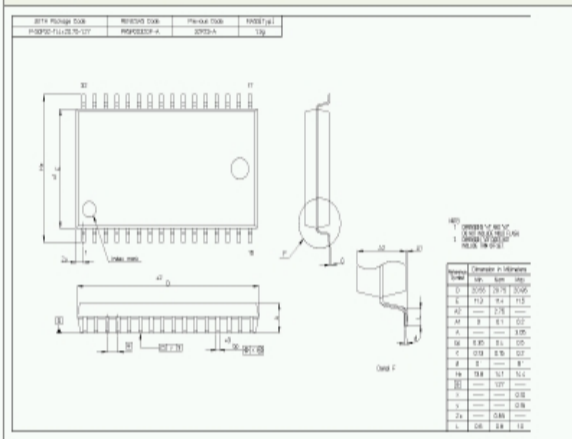

R1LP0108ESN-5SI

Product Spec R1LP0108E Series Datasheet (1Mb Advanced LPSRAM (128k word x 8bit)) Jun.21.13

Memory capacity (Mbit)	1
Organization (bit)	x 8
Star Product	-
Package Type	SOP(32)
Access time (ns)	55
Supply voltage (V)	4.5 to 5.5
Operating temperature (°C)	-40 to 85
Production Status	Mass Production

Dimensions

[Back To Top](#)

Order Information

Orderable Part No.	Order	Production Status	Packing	MOQ	EU RoHS	RoHS-pdf (China-RoHS)
R1LP0108ESN-5SI#B0	<input checked="" type="checkbox"/> Buy	Mass Production	Tray	-	Compliant	English
R1LP0108ESN-5SI#S0	<input checked="" type="checkbox"/> Buy	Mass Production	Embossed Tape	1000	Compliant	English

Buy : Product can be purchased online.

[Back To Top](#)

Package & Packing

Package	
Name	SOP
JEITA code	P-SOP32-11.4x20.75-1.27
Previous code	32P2S-A
Renesas code	PRSP0032DF-A
Terminal count	32
Terminal pitch (mm)	1.27
Dimensions (mm)	11.4x20.75
Mass (g)[TYP.]	1.3
Drawing Link	prsp0032df_a