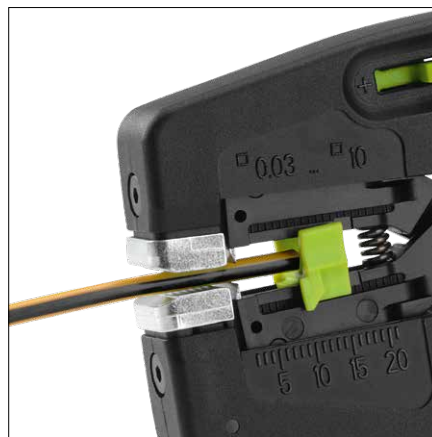

MultiStrip® 10 plus

- Suitable for single- and multi-conductor cables with PVC insulation and a wide range of special insulation types, such as PTFE and rubber insulation
- Insulation strippers adjust automatically to the cross-section and insulation thickness
- Metal clamping jaws hold the cable securely without slipping and without damaging the remaining insulation
- Precise and self-adjusting square crimping of wire end ferrules according to DIN 46228 part 1+4
- Consistent crimping quality by forced-lock completion of crimping process
- Interchangeable blade block and length stop
- Glass fibre-reinforced housing, ergonomic two-component grip

Art. No. 707 070

Possibility of fine adjustment – optimal adaptation to special materials or temperature conditions

Metallic clamping jaws and easily adjustable length stop for automatic stripping

Area for personalising the tool, eyelet for a tool tether

| Art. No. | EAN 4049002 | Capacity | | | | Illustration | ↔ mm | ⚖ g |
|----------|----------------|------------------------------------|--|--|--|---|---------|--------|
| | | Cutting | Stripping | Crimping ferrules | Crimping twin wire-end ferrules | | | |
| 707 070 | 151804 | up to 10.0 mm ² / AWG 8 | 0.03 – 10.0 mm ² / AWG 32 – 8 | 0.25 – 4.0 mm ² / AWG 22 – 10 | 2x 0.25 – 2.5 mm ² / 2x AWG 22 – 14 |  | 194 | 168 |
| 707 021 | 026201 | Spare Blade Set | | | |  | 39 | 9 |
| 707 022 | 026218 | Length Stop | | | |  | | 1 |