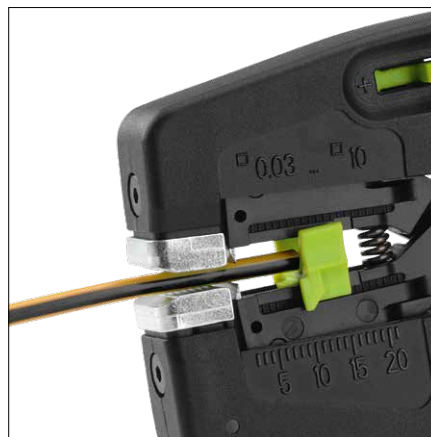

MultiStrip® 10 plus

- Suitable for single- and multi-conductor cables with PVC insulation and a wide range of special insulation types, such as PTFE and rubber insulation
- Insulation strippers adjust automatically to the cross-section and insulation thickness
- Metal clamping jaws hold the cable securely without slipping and without damaging the remaining insulation
- Precise and self-adjusting square crimping of wire end ferrules according to DIN 46228 part 1+4
- Consistent crimping quality by forced-lock completion of crimping process
- Interchangeable blade block and length stop
- Glass fibre-reinforced housing, ergonomic two-component grip

Art. No. 707 070

Possibility of fine adjustment – optimal adaptation to special materials or temperature conditions

Metallic clamping jaws and easily adjustable length stop for automatic stripping

Area for personalising the tool, eyelet for a tool tether

Art. No.	EAN 4049002	Capacity				Illustration	↔ mm	⚖ g
		Cutting	Stripping	Crimping ferrules	Crimping twin wire-end ferrules			
707 070	151804	up to 10.0 mm ² / AWG 8	0.03 – 10.0 mm ² / AWG 32 – 8	0.25 – 4.0 mm ² / AWG 22 – 10	2x 0.25 – 2.5 mm ² / 2x AWG 22 – 14		194	168
707 021	026201	Spare Blade Set					39	9
707 022	026218	Length Stop						1