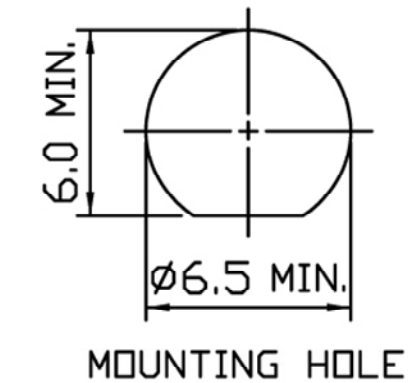

1/4"-36UNS

100±3

RG-174U CABLE
黑色(BLACK)

- Notes**
1. SMA (F) Bulkhead Straight
 2. Heatshrink
 3. RG174U Cable
 4. SMB (F) Straight
 5. Impedance 50ohm
 6. Frequency Range 0 -1GHz

NOT TO SCALE

All Dimensions in mm

DESCRIPTION				
Cable Assy SMA(F) Bulkhead straight to SMB(F) straight plug cable Assy 100mm				
FILENAME	DRAWN BY	DATE	REVISED	PAGE
CBA-SMA-SMB1.VSD	John Fairall		01/08/2012	1 of 1
REVISIONS				
ZONE	REV	DESCRIPTION	DATE	APPROVED
N/A	1	First Issue	1.8.09	
	2	Update to SMB to show Female	30/7/12	JF
	3			
	4			
	5			
	6			