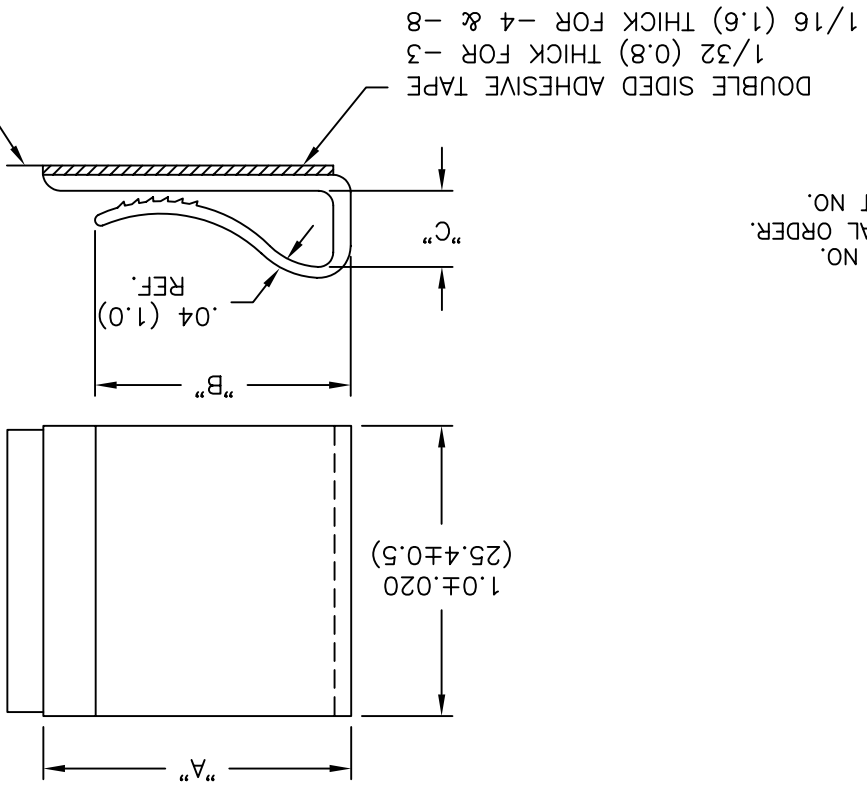

REV	DESCRIPTION	ENGR DATE
L	SEE ECN #980 FOR CHANGES	SK 04.12.05
K	SEE ECN #635 FOR CHANGES	SM 05.27.03
J	ADDED RUBBER ADHESIVE BY SPECIAL ORDER	SM 09.11.02
I	ADDED NOTE 1 & CORRECTED METRIC DIM.	SJ 3.13.02
H	CORRECTED TAPE NOTE	SM 12.13.01
G	ADDED RMS-05 AND RMS-04 TO MATERIAL	SM 12.11.01
F	CHANGED FILE NO. AND TITLE BLOCK	SM 07.20.01
E	ADDED ±.020 TOL. A DIM	JK 9.1.99
D	CONVERTED TO ACAD	PB 06.21.95
C	ADD MAT'L COLOR	RS 10.29.92
B	ADDED PART NO. CFCC-8-04A-RT	RS 06.22.92
A	ADDED CFCC-3 TO CHART	AH 03.07.90

NOTES:
1. ACRYLIC ADHESIVE TAPE (RMS-15), WHITE LINER.
2. RUBBER ADHESIVE TAPE (RMS-102), BLUE LINER, AVAILABLE BY SPECIAL ORDER ONLY.
TO ORDER, REPLACE "A-RT" WITH "A1-RT" ON PART NO. PARTS ARE ALSO AVAILABLE WITHOUT TAPE BY SPECIAL ORDER.
TO ORDER, REMOVE SUFFIX "-A-RT" FROM THE PART NO. 3. CUSTOM LENGTHS AVAILABLE BY SPECIAL ORDER.

PART NO.	"A"	"B"	"C" ±.015 (0.4)	MATERIAL (COLOR)
CFCC-3-05A-RT	.563±.025	.490 (12.45)	.18 (4.6)	NORYL, RMS-05 (WHITE)
CFCC-4-05A-RT	(14.29±0.64)	.420 (10.67)	.25 (6.4)	RIGID PVC, RMS-04 (GREY)
CFCC-8-05A-RT	1.062±.030	.880±.025	.25 (6.4)	
CFCC-8-04A-RT	(26.97±0.76)	(22.35±0.64)	.25 (6.4)	