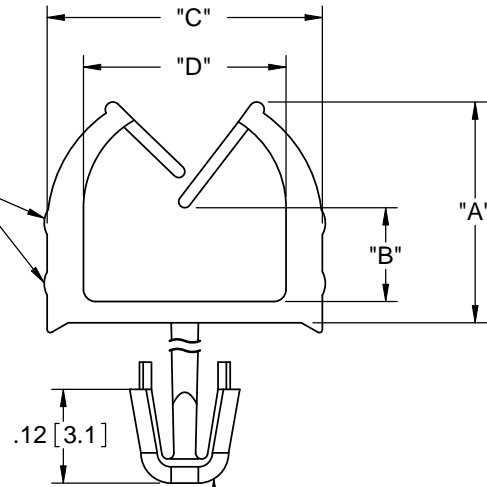

NYLON 6/6 (RMS-01) COLOR: NATURAL PART NO.	FLAME RETARDANT NYLON 6/6 (RMS-19) COLOR: NATURAL PART NO.	"A" REF.	"B" REF.	"C" REF.	"D" REF.	NOMINAL PANEL THICKNESS
*MWSEA1-1-01	*MWSEA1-1-19	.29 (7.3)	.12 (3.0)	.36 (9.1)	.26 (6.7)	.063 (1.6)
MWSEA1-2-01	MWSEA1-2-19	.36 (9.1)	.16 (3.9)	.42 (10.8)	.32 (8.1)	
MWSEA1-3-01	MWSEA1-3-19	.44 (11.2)	.24 (6.0)	.47 (12.0)	.36 (9.1)	
MWSEA1-4-01	MWSEA1-4-19	.51 (13.0)	.30 (7.7)			
*MWSEA1-1-1-01	*MWSEA1-1-1-19	.29 (7.3)	.12 (3.0)	.36 (9.1)	.26 (6.7)	.093 (2.36)
MWSEA1-1-2-01	MWSEA1-1-2-19	.36 (9.1)	.16 (3.9)	.42 (10.8)	.32 (8.1)	
MWSEA1-1-3-01	MWSEA1-1-3-19	.44 (11.2)	.24 (6.0)	.47 (12.0)	.36 (9.1)	
MWSEA1-1-4-01	MWSEA1-1-4-19	.51 (13.0)	.30 (7.7)			

*SLIGHT PROTRUSIONS
MAY APPEAR ON PARTS

TO SNAP-LOCK IN A .118±.002
[3.0± 0.05] HOLE DIA. IN A
PANEL THICKNESS INDICATED

REV.			TITLE:			MICRO WIRE SADDLE		DWG IN IN [MM]		FINAL		PRINT TYPE	
E	SEE CO 200190 FOR CHANGES	S.K. 05/22/08	CREATED USING SOLIDWORKS	FILE #: MWSEA1	DWN: SM	APP: -							
D	COMPLETELY REDRAWN. SEE ECN #709	S.M. 10.06.03	TOLERANCES UNLESS NOTED	SHEET: 1 OF 1	SHEET SIZE: A	DT: 10/06/03	CHKD: -	PART #		SEE TABLE		CA	
C	UPDATED TABLE, AND ADDED .093 [2.36] PANEL THK.	S.M. 05.01.02	.XX=±.010	RE: RICHCO, INC.		RICHCO, INC.							
B	P/N FOR RMS-19 ADDED TO TABLE	J.L. 08.08.00	.XXX=±.005			ENG@RICHCO-INC.COM							
A	PART # CHART ADDED, DIM [4.0] WAS [4.3]	J.L. 03.06.98	FRAC.=±1/64			(773) 539-4060							
REV.	DESCRIPTION	ENGR. DATE	ANG.=±1°										