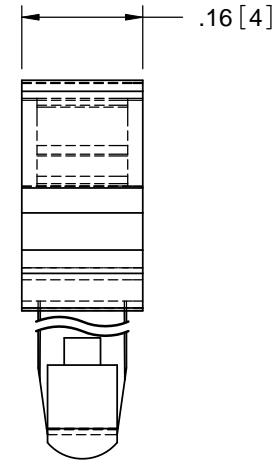

NYLON 6/6 (RMS-01) COLOR: NATURAL PART NO.	FLAME RETARDANT NYLON 6/6 (RMS-19) COLOR: NATURAL PART NO.	"A" REF.	"B" REF.	"C" REF.	"D" REF.	NOMINAL PANEL THICKNESS
*MWSEA1-1-01	*MWSEA1-1-19	.29 (7.3)	.12 (3.0)	.36 (9.1)	.26 (6.7)	.063 (1.6)
MWSEA1-2-01	MWSEA1-2-19	.36 (9.1)	.16 (3.9)	.42 (10.8)	.32 (8.1)	
MWSEA1-3-01	MWSEA1-3-19	.44 (11.2)	.24 (6.0)	.47 (12.0)	.36 (9.1)	
MWSEA1-4-01	MWSEA1-4-19	.51 (13.0)	.30 (7.7)			
*MWSEA1-1-1-01	*MWSEA1-1-1-19	.29 (7.3)	.12 (3.0)	.36 (9.1)	.26 (6.7)	.093 (2.36)
MWSEA1-1-2-01	MWSEA1-1-2-19	.36 (9.1)	.16 (3.9)	.42 (10.8)	.32 (8.1)	
MWSEA1-1-3-01	MWSEA1-1-3-19	.44 (11.2)	.24 (6.0)	.47 (12.0)	.36 (9.1)	
MWSEA1-1-4-01	MWSEA1-1-4-19	.51 (13.0)	.30 (7.7)			

*SLIGHT PROTRUSIONS
MAY APPEAR ON PARTS

TO SNAP-LOCK IN A .118±.002
[3.0± 0.05] HOLE DIA. IN A
PANEL THICKNESS INDICATED

REV.			TITLE:			MICRO WIRE SADDLE		DWG IN IN [MM]		FINAL		PRINT TYPE	
E	SEE CO 200190 FOR CHANGES	S.K. 05/22/08	CREATED USING SOLIDWORKS	FILE #: MWSEA1	DWN: SM	APP: -							
D	COMPLETELY REDRAWN. SEE ECN #709	S.M. 10.06.03	TOLERANCES UNLESS NOTED	SHEET: 1 OF 1	SHEET SIZE: A	DT: 10/06/03	CHKD: -	PART #		SEE TABLE		CA	
C	UPDATED TABLE, AND ADDED .093 [2.36] PANEL THK.	S.M. 05.01.02	.XX=±.010	RE: RICHCO, INC.		RICHCO, INC.							
B	P/N FOR RMS-19 ADDED TO TABLE	J.L. 08.08.00	.XXX=±.005			ENG@RICHCO-INC.COM							
A	PART # CHART ADDED, DIM [4.0] WAS [4.3]	J.L. 03.06.98	FRAC.=±1/64			(773) 539-4060							
REV.	DESCRIPTION	ENGR. DATE	ANG.=±1°										