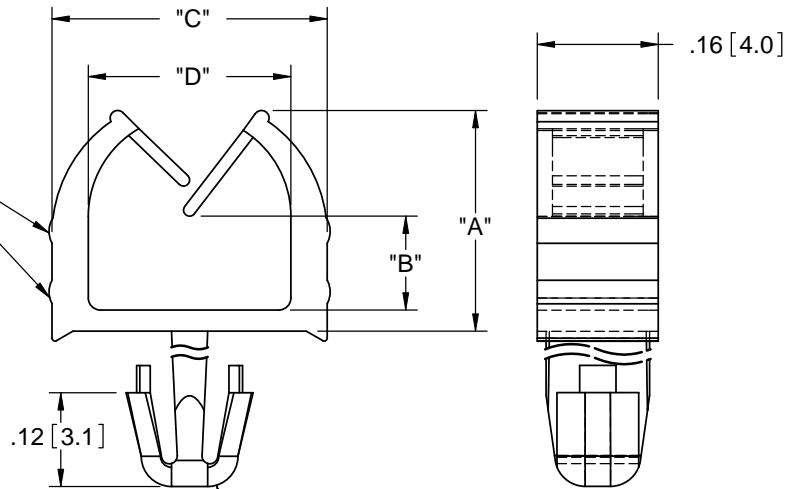

NYLON 6/6 (RMS-01) COLOR: NATURAL PART NO.	FLAME RETARDANT NYLON 6/6 (RMS-19) COLOR: NATURAL PART NO.	"A" REF.	"B" REF.	"C" REF.	"D" REF.	NOMINAL PANEL THICKNESS
*MWSEA2-1-01	*MWSEA2-1-19	.29 [7.3]	.12 [3.0]	.36 [9.1]	.26 [6.7]	.063 [1.6]
MWSEA2-2-01	MWSEA2-2-19	.36 [9.1]	.16 [3.9]	.42 [10.8]	.32 [8.1]	
MWSEA2-3-01	MWSEA2-3-19	.44 [11.2]	.24 [6.0]	.47 [12.0]	.36 [9.1]	
MWSEA2-4-01	MWSEA2-4-19	.51 [13.0]	.30 [7.7]			
*MWSEA2-1-1-01	*MWSEA2-1-1-19	.29 [7.3]	.12 [3.0]	.36 [9.1]	.26 [6.7]	.093 [2.36]
MWSEA2-1-2-01	MWSEA2-1-2-19	.36 [9.1]	.16 [3.9]	.42 [10.8]	.32 [8.1]	
MWSEA2-1-3-01	MWSEA2-1-3-19	.44 [11.2]	.24 [6.0]	.47 [12.0]	.36 [9.1]	
MWSEA2-1-4-01	MWSEA2-1-4-19	.51 [13.0]	.30 [7.7]			

*SLIGHT PROTRUSIONS
MAY APPEAR ON PARTS

TO SNAP-LOCK IN A .138±.002
[3.5 ± 0.05] HOLE DIA. IN A
PANEL THICKNESS INDICATED

F	SEE CO 200190 FOR CHANGES	S.K.	05/22/08	TITLE: MICRO WIRE SADDLE					DWG IN IN [MM]	
E	COMPLETELY REDRAWN, SEE ECN #709	SM	10.06.03	FILE #: MWSEA2	DWN: SM	APP: -	FINAL			
D	UPDATED TABLE AND ADDED .093 [2.36] PANEL THK.	SM	05.01.02	SHEET: 1 OF 1	SHEET SIZE: A	DT: 10/02/03	CHKD: -	PART #		PRINT TYPE
C	P/N FOR RMS-19 ADDED TO TABLE	J.L.	08.08.00	RE: RICHCO, INC.		RICHCO, INC. ENG@RICHCO-INC.COM (773) 539-4060		SEE TABLE		CA
B	FR-NYLON (RMS-19) ADDED	J.L.	09.22.98	<small> TOLERANCES UNLESS NOTED .XX=±.010 .XXX=±.005 FRAC.=±1/64 ANG.=±1° </small>						
A	DIM .16 [4.0] WAS .17 [4.3]	J.L.	03.06.98							
REV.	DESCRIPTION	ENGR.	DATE							