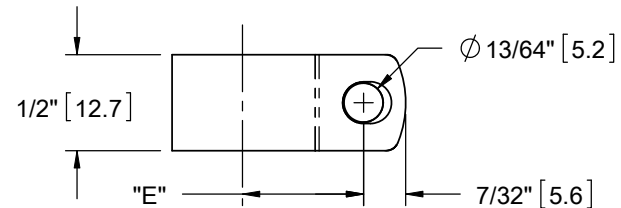

NYLON 6/6 UL 94 V-2 (RMS-01). COLOR: NATURAL PART NO.	NYLON 6/6 UL 94 V-0 (RMS-19). COLOR: NATURAL PART NO.	NYLON 6/6 UL 94 V-2 (RMS-01). COLOR: BLACK PART NO.	"D" HOLDING DIA.	"E" REF.
N-2B	N-2B-19	N-2B-BK	1/8 [3.2]	21/64 [8.3]
N-3B	N-3B-19	N-3B-BK	3/16 [4.8]	25/64 [9.9]
N-4B	N-4B-19	N-4B-BK	1/4 [6.4]	27/64 [10.7]
*N-4BE	*N-4BE-19	*N-4BE-BK	.23 [5.8]	27/64 [10.7]
N-5B	N-5B-19	N-5B-BK	5/16 [7.9]	29/64 [11.5]
N-6B	N-6B-19	N-6B-BK	3/8 [9.5]	31/64 [12.3]
N-7B	N-7B-19	N-7B-BK	7/16 [11.1]	17/32 [13.5]
N-8B	N-8B-19	N-8B-BK	1/2 [12.7]	9/16 [14.3]
N-9B	N-9B-19	N-9B-BK	9/16 [14.3]	19/32 [15]
N-10B	N-10B-19	N-10B-BK	5/8 [15.9]	5/8 [15.9]
N-11B	N-11B-19	N-11B-BK	11/16 [17.5]	21/32 [16.6]
N-12B	N-12B-19	N-12B-BK	3/4 [19.1]	49/64 [19.5]
N-14B	N-14B-19	N-14B-BK	7/8 [22.2]	13/16 [20.6]
N-16B	N-16B-19	N-16B-BK	1 [25.4]	29/32 [23]
N-18B	N-18B-19	N-18B-BK	1-1/8 [28.6]	31/32 [24.6]

\*PARTS AVAILABLE BY SPECIAL ORDER-NAFTA REGION ONLY

NOTES:

1. MATERIAL: NYLON 6/6 UL 94 V-2, UV STABILIZED, (RMS-46), COLOR: BLACK  
AVAILABLE BY SPECIAL ORDER ONLY.  
TO ORDER ADD "-UVB" TO PART NO.

REV.			TITLE:			DWG IN IN [MM]		PRINT TYPE	
P	SEE CO 200348 FOR CHANGES	SK 04/02/09	CABLE CLAMPS, NB SERIES			FINAL		QR	
O	SEE CO 200235 FOR CHANGES	SK 09/09/08	FILE #: NB	DWN: SK	APP: SK	PART #		PRINT TYPE	
N	SEE CO 200162 FOR CHANGES	SK 04/15/08	SHEET: 1 OF 1	SHEET SIZE: A	DT: 09/13/06	CHKD: SJ	SEE TABLE		CA
M	SEE ECN #1215 FOR CHANGES	SK 09/13/06	RE: RICHCO, INC.		RICHCO, INC. ENG@RICHCO-INC.COM (773) 539-4060				
-	SEE ENGINEERING FOR REV A-L	-	TOLERANCES UNLESS NOTED .XX=±.010 .XXX=±.005 FRAC.=±1/64 ANG.=±1°						
REV.	DESCRIPTION	ENGR. DATE							