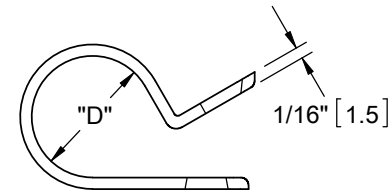

NYLON 6/6 UL 94 V-2 (RMS-01). COLOR: NATURAL PART NO.	NYLON 6/6 UL 94 V-0 (RMS-19). COLOR: NATURAL PART NO.	NYLON 6/6 UL 94 V-2 (RMS-01). COLOR: BLACK PART NO.	"D" HOLDING DIA.	"E" REF.
N-2B	N-2B-19	N-2B-BK	1/8 [3.2]	21/64 [8.3]
N-3B	N-3B-19	N-3B-BK	3/16 [4.8]	25/64 [9.9]
N-4B	N-4B-19	N-4B-BK	1/4 [6.4]	27/64 [10.7]
*N-4BE	*N-4BE-19	*N-4BE-BK	.23 [5.8]	27/64 [10.7]
N-5B	N-5B-19	N-5B-BK	5/16 [7.9]	29/64 [11.5]
N-6B	N-6B-19	N-6B-BK	3/8 [9.5]	31/64 [12.3]
N-7B	N-7B-19	N-7B-BK	7/16 [11.1]	17/32 [13.5]
N-8B	N-8B-19	N-8B-BK	1/2 [12.7]	9/16 [14.3]
N-9B	N-9B-19	N-9B-BK	9/16 [14.3]	19/32 [15]
N-10B	N-10B-19	N-10B-BK	5/8 [15.9]	5/8 [15.9]
N-11B	N-11B-19	N-11B-BK	11/16 [17.5]	21/32 [16.6]
N-12B	N-12B-19	N-12B-BK	3/4 [19.1]	49/64 [19.5]
N-14B	N-14B-19	N-14B-BK	7/8 [22.2]	13/16 [20.6]
N-16B	N-16B-19	N-16B-BK	1 [25.4]	29/32 [23]
N-18B	N-18B-19	N-18B-BK	1-1/8 [28.6]	31/32 [24.6]

\*PARTS AVAILABLE BY SPECIAL ORDER-NAFTA REGION ONLY

NOTES:

1. MATERIAL: NYLON 6/6 UL 94 V-2, UV STABILIZED, (RMS-46), COLOR: BLACK  
AVAILABLE BY SPECIAL ORDER ONLY.  
TO ORDER ADD "-UVB" TO PART NO.

REV.			TITLE:			DWG IN IN [MM]		PRINT TYPE	
P	SEE CO 200348 FOR CHANGES	SK 04/02/09	CABLE CLAMPS, NB SERIES			FINAL		QR	
O	SEE CO 200235 FOR CHANGES	SK 09/09/08	FILE #: NB	DWN: SK	APP: SK	PART #		PRINT TYPE	
N	SEE CO 200162 FOR CHANGES	SK 04/15/08	SHEET: 1 OF 1	SHEET SIZE: A	DT: 09/13/06	CHKD: SJ	SEE TABLE		CA
M	SEE ECN #1215 FOR CHANGES	SK 09/13/06	RE: RICHCO, INC.		RICHCO, INC. ENG@RICHCO-INC.COM (773) 539-4060				
-	SEE ENGINEERING FOR REV A-L	-	TOLERANCES UNLESS NOTED .XX=±.010 .XXX=±.005 FRAC.=±1/64 ANG.=±1°						
REV.	DESCRIPTION	ENGR. DATE							