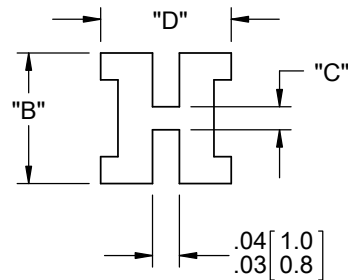

PART NO.	"A"±.020	"B"	"C"	"D" REF	LED TYPE
SQLEDS1-4-26	.250 [6.4]	.17 [4.3]	.03 [0.8]	.17 [4.3]	T-1
SQLEDS1-6-26	.375 [9.5]				
*SQLEDS1-8-26	.500 [12.7]				
SQLEDS2-4-26	.250 [6.4]	.24 [6.4]	.07 [1.8]	.27 [6.9]	T-1 3/4
SQLEDS2-6-26	.375 [9.5]				
SQLEDS2-8-26	.500 [12.7]				
*SQLEDS2-10-26	.625 [15.9]				
SQLEDS2-12-26	.750 [19.1]				

\*PARTS AVAILABLE BY SPECIAL ORDER

NOTES:

1. MATERIAL: PVC (RMS-26)
2. COLOR: BLACK.
3. ALTERNATE UNITS FOR REFERENCE ONLY

TITLE: <b>SQUARE LED SPACERS</b>				UNITS: IN [mm]	
CREATED USING SOLIDWORKS	FILE #: SQLEDS	DWN: SK	APP: SK	FINAL	
TOLERANCES UNLESS NOTED XX=±.010 .XXX=±.005 FRAC.=±1/64 ANG.=±1°	SHEET: 1 OF 1	SHEET SIZE: A	DT: 01/27/2012	CHKD: DZ	PART #
RE: RICHCO, INC.	RICHCO, INC. WWW.RICHCO-INC.COM		SEE TABLE		PRINT TYPE <b>CA</b>