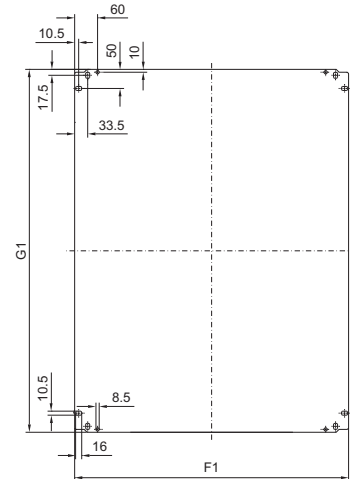

Mounting plate