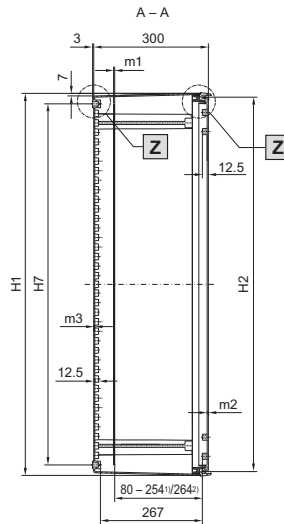

Enclosures

Compact enclosures

Plastic enclosures KS

KS 1469.500/KS 1479.500
KS 1468.500/KS 1480.500 without viewing window