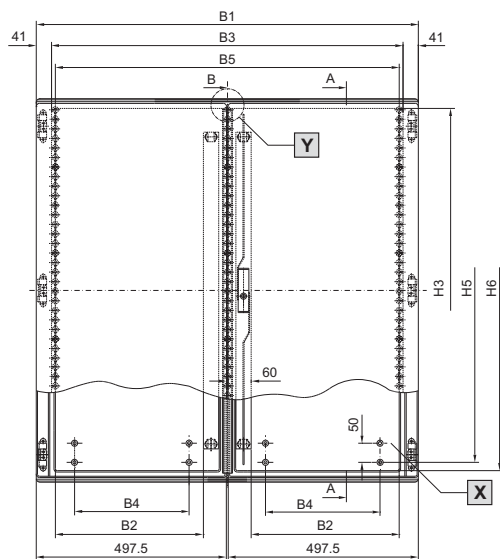

KS 1400.500

1) Infinite with mounting plate depth adjustment KS 1491.000
2) When mounting on studs directly on the threaded insert

B7 = Separation width
Wall mounting hole
H7 = Separation height
Wall mounting hole

- ☒ X Door interior view
- ☒ Y Screw-fastened centre bar for KS 1400.500
- ☒ Z Distance from mounting insert to centre bar