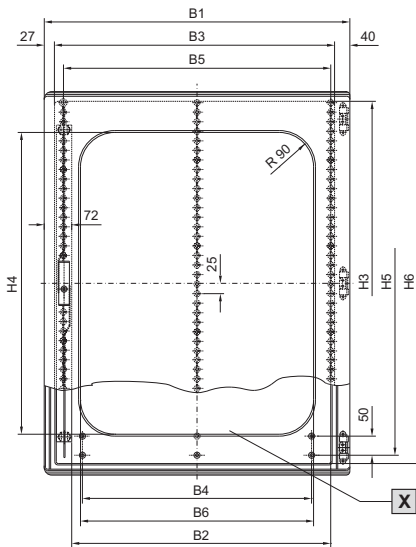

Enclosures

Compact enclosures

Plastic enclosures KS

KS 1469.500/KS 1479.500
KS 1468.500/KS 1480.500 without viewing window