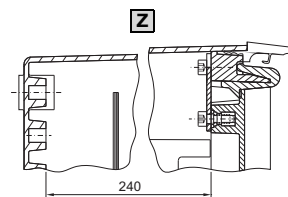

B7 = Separation width
Wall mounting hole
H7 = Separation height
Wall mounting hole

- X Door interior view
- Y Screw-fastened centre bar for KS 1400.500
- Z Distance from mounting insert to centre bar

| Model No. KS | Width dimensions mm | | | | | | | Height dimensions mm | | | | | | | Material thickness mm | | | Mounting plate mm | |
|-------------------|---------------------|-----|-----|-----|-----|------------------|-----|----------------------|-----|-----|------------------|-----|-----|-----|-----------------------|-----|-----|-------------------|-----|
| | B1 | B2 | B3 | B4 | B5 | B6 ¹⁾ | B7 | H1 | H2 | H3 | H4 ¹⁾ | H5 | H6 | H7 | m1 | m2 | m3 | G1 | F1 |
| 1468.500/1469.500 | 600 | 485 | 533 | 400 | 500 | 410 | 550 | 800 | 780 | 753 | 590 | 700 | 740 | 750 | 3 | 3.7 | 3.7 | 750 | 517 |
| 1479.500/1480.500 | 800 | 685 | 733 | 600 | 700 | 610 | 750 | 1000 | 980 | 953 | 790 | 900 | 940 | 950 | 3 | 3.7 | 4.0 | 950 | 717 |
| 1400.500 | 1000 | 387 | 918 | 300 | 900 | - | 950 | 1000 | 980 | 952 | - | 900 | 940 | 950 | 3 | 3.5 | 4.0 | 950 | 917 |