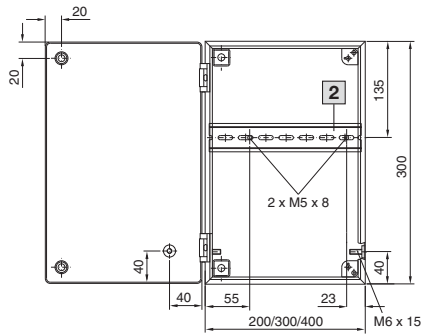

### Bus enclosures BG

BG 1558.010, BG 1559.010

BG 1583.010, BG 1584.010, BG 1585.010

**1** Only for BG 1559.010

**2** Support rail TS 35/7.5

i.L. = Clearance width