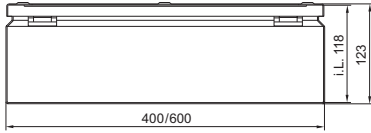

### Bus enclosures BG

BG 1558.010, BG 1559.010

BG 1583.010, BG 1584.010, BG 1585.010

**1** Only for BG 1559.010

**2** Support rail TS 35/7.5

i.L. = Clearance width