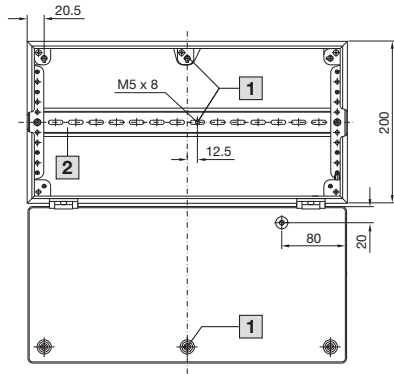

### Bus enclosures BG

BG 1558.010, BG 1559.010

BG 1583.010, BG 1584.010, BG 1585.010

**1** Only for BG 1559.010

**2** Support rail TS 35/7.5

i.L. = Clearance width