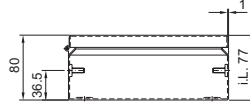

### Bus enclosures BG

BG 1558.010, BG 1559.010

BG 1583.010, BG 1584.010, BG 1585.010

**1** Only for BG 1559.010

**2** Support rail TS 35/7.5

i.L. = Clearance width