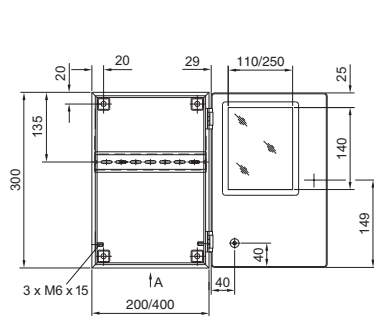

Enclosures

Small enclosures

Bus enclosures BG

BG 1583.520, BG 1584.520, BG 1585.520, BG 1586.520

BG 1583.520

BG 1584.520

BG 1585.520

BG 1586.520

BG 1605.520, BG 1606.520

BG 1605.520

BG 1606.520

BG 1558.510, BG 1559.510

1 Only for BG 1559.510
i.L. = Clearance width

Bus enclosures BG

BG 1577.XXX, BG 1578.XXX, BG 1579.XXX

Model No. BG	Dimensions mm					Heights of viewing windows mm	
	B	H	T	F1	G1	H1	H2
1577.500	400	300	155	385	275	-	-
1577.530						190	42
1577.450						155	92
1578.500	600	300	155	585	275	-	-
1578.530						190	42
1578.450						155	92
1579.500	800	300	155	785	275	-	-
1579.530						190	42
1579.450						155	92

i.L. = Clearance width

BG 1611.510

i.L. = Clearance width

BG 1609.510

i.L. = Clearance width

X-ON Electronics

Largest Supplier of Electrical and Electronic Components

Click to view similar products for [Mounting Fixings](#) category: