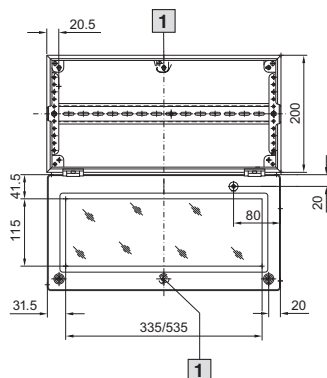

BG 1605.520, BG 1606.520

BG 1605.520

BG 1606.520

BG 1558.510, BG 1559.510

1 Only for BG 1559.510
i.L. = Clearance width

Bus enclosures BG

BG 1577.XXX, BG 1578.XXX, BG 1579.XXX

Model No. BG	Dimensions mm					Heights of viewing windows mm	
	B	H	T	F1	G1	H1	H2
1577.500	400	300	155	385	275	-	-
1577.530						190	42
1577.450						155	92
1578.500	600	300	155	585	275	-	-
1578.530						190	42
1578.450						155	92
1579.500	800	300	155	785	275	-	-
1579.530						190	42
1579.450						155	92

i.L. = Clearance width

BG 1611.510

i.L. = Clearance width

BG 1609.510

i.L. = Clearance width

X-ON Electronics

Largest Supplier of Electrical and Electronic Components

Click to view similar products for [Mounting Fixings](#) category: