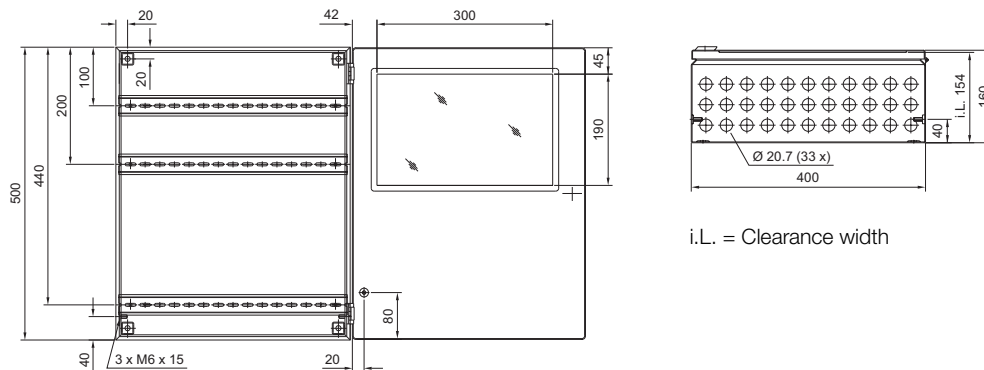

BG 1605.520, BG 1606.520

BG 1605.520

BG 1606.520

BG 1558.510, BG 1559.510

1 Only for BG 1559.510
i.L. = Clearance width

Bus enclosures BG

BG 1577.XXX, BG 1578.XXX, BG 1579.XXX

Model No. BG	Dimensions mm					Heights of viewing windows mm	
	B	H	T	F1	G1	H1	H2
1577.500	400	300	155	385	275	-	-
1577.530						190	42
1577.450						155	92
1578.500	600	300	155	585	275	-	-
1578.530						190	42
1578.450						155	92
1579.500	800	300	155	785	275	-	-
1579.530						190	42
1579.450						155	92

i.L. = Clearance width

BG 1611.510

i.L. = Clearance width

BG 1609.510

i.L. = Clearance width

X-ON Electronics

Largest Supplier of Electrical and Electronic Components

Click to view similar products for [Mounting Fixings](#) category: