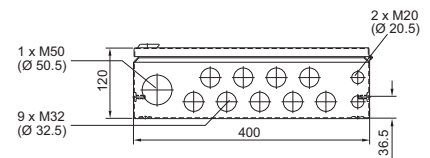

Enclosures

Small enclosures

Bus enclosures BG

BG 1583.520, BG 1584.520, BG 1585.520, BG 1586.520

BG 1583.520

BG 1584.520

BG 1585.520

BG 1586.520

BG 1605.520, BG 1606.520

BG 1605.520

BG 1606.520

BG 1558.510, BG 1559.510

1 Only for BG 1559.510
i.L. = Clearance width

Bus enclosures BG

BG 1577.XXX, BG 1578.XXX, BG 1579.XXX

Model No. BG	Dimensions mm					Heights of viewing windows mm	
	B	H	T	F1	G1	H1	H2
1577.500	400	300	155	385	275	-	-
1577.530						190	42
1577.450						155	92
1578.500	600	300	155	585	275	-	-
1578.530						190	42
1578.450						155	92
1579.500	800	300	155	785	275	-	-
1579.530						190	42
1579.450						155	92

i.L. = Clearance width

BG 1611.510

i.L. = Clearance width

BG 1609.510

i.L. = Clearance width

X-ON Electronics

Largest Supplier of Electrical and Electronic Components

Click to view similar products for [Mounting Fixings](#) category: