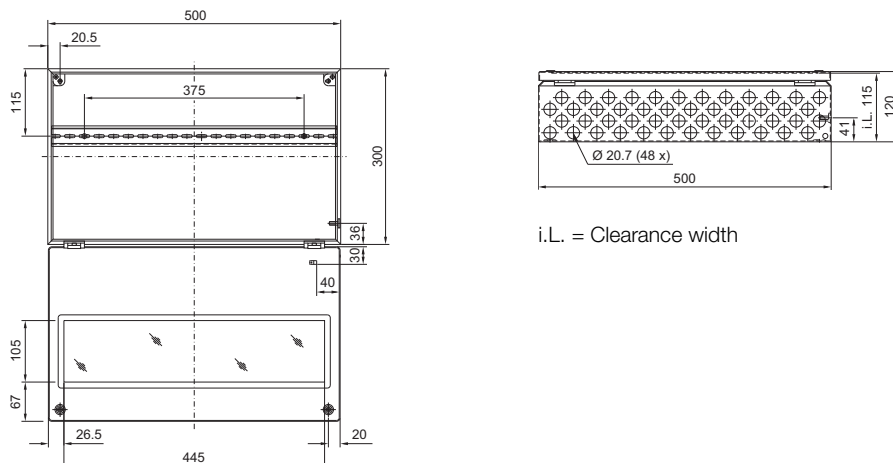

BG 1605.520, BG 1606.520

BG 1605.520

BG 1606.520

BG 1558.510, BG 1559.510

1 Only for BG 1559.510
i.L. = Clearance width

Bus enclosures BG

BG 1577.XXX, BG 1578.XXX, BG 1579.XXX

Model No. BG	Dimensions mm					Heights of viewing windows mm	
	B	H	T	F1	G1	H1	H2
1577.500	400	300	155	385	275	-	-
1577.530						190	42
1577.450						155	92
1578.500	600	300	155	585	275	-	-
1578.530						190	42
1578.450						155	92
1579.500	800	300	155	785	275	-	-
1579.530						190	42
1579.450						155	92

i.L. = Clearance width

BG 1611.510

i.L. = Clearance width

BG 1609.510

i.L. = Clearance width

X-ON Electronics

Largest Supplier of Electrical and Electronic Components

Click to view similar products for [Mounting Fixings](#) category: