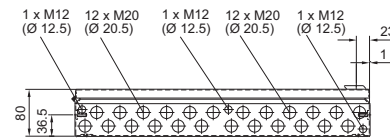

Enclosures

Small enclosures

Bus enclosures BG

BG 1583.520, BG 1584.520, BG 1585.520, BG 1586.520

BG 1583.520

BG 1584.520

BG 1585.520

BG 1586.520

BG 1605.520, BG 1606.520

BG 1605.520

BG 1606.520

BG 1558.510, BG 1559.510

1 Only for BG 1559.510
i.L. = Clearance width

Bus enclosures BG

BG 1577.XXX, BG 1578.XXX, BG 1579.XXX

Model No. BG	Dimensions mm					Heights of viewing windows mm	
	B	H	T	F1	G1	H1	H2
1577.500	400	300	155	385	275	-	-
1577.530						190	42
1577.450						155	92
1578.500	600	300	155	585	275	-	-
1578.530						190	42
1578.450						155	92
1579.500	800	300	155	785	275	-	-
1579.530						190	42
1579.450						155	92

i.L. = Clearance width

BG 1611.510

i.L. = Clearance width

BG 1609.510

i.L. = Clearance width

X-ON Electronics

Largest Supplier of Electrical and Electronic Components

Click to view similar products for [Mounting Fixings](#) category: