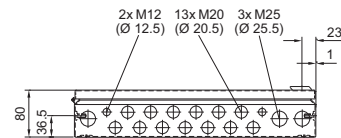

Enclosures

Small enclosures

Bus enclosures BG

BG 1583.520, BG 1584.520, BG 1585.520, BG 1586.520

BG 1583.520

BG 1584.520

BG 1585.520

BG 1586.520

BG 1605.520, BG 1606.520

BG 1605.520

BG 1606.520

BG 1558.510, BG 1559.510

1 Only for BG 1559.510
i.L. = Clearance width

Bus enclosures BG

BG 1577.XXX, BG 1578.XXX, BG 1579.XXX

Model No. BG	Dimensions mm					Heights of viewing windows mm	
	B	H	T	F1	G1	H1	H2
1577.500	400	300	155	385	275	-	-
1577.530						190	42
1577.450						155	92
1578.500	600	300	155	585	275	-	-
1578.530						190	42
1578.450						155	92
1579.500	800	300	155	785	275	-	-
1579.530						190	42
1579.450						155	92

i.L. = Clearance width

BG 1611.510

i.L. = Clearance width

BG 1609.510

i.L. = Clearance width

X-ON Electronics

Largest Supplier of Electrical and Electronic Components

Click to view similar products for [Mounting Fixings](#) category: