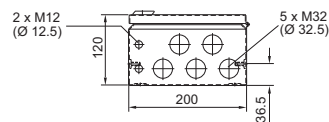

Enclosures

Small enclosures

Bus enclosures BG

BG 1583.520, BG 1584.520, BG 1585.520, BG 1586.520

BG 1583.520

BG 1584.520

BG 1585.520

BG 1586.520

BG 1605.520, BG 1606.520

BG 1605.520

BG 1606.520

BG 1558.510, BG 1559.510

1 Only for BG 1559.510
i.L. = Clearance width

Bus enclosures BG

BG 1577.XXX, BG 1578.XXX, BG 1579.XXX

Model No. BG	Dimensions mm					Heights of viewing windows mm	
	B	H	T	F1	G1	H1	H2
1577.500	400	300	155	385	275	-	-
1577.530						190	42
1577.450						155	92
1578.500	600	300	155	585	275	-	-
1578.530						190	42
1578.450						155	92
1579.500	800	300	155	785	275	-	-
1579.530						190	42
1579.450						155	92

i.L. = Clearance width

BG 1611.510

i.L. = Clearance width

BG 1609.510

i.L. = Clearance width

X-ON Electronics

Largest Supplier of Electrical and Electronic Components

Click to view similar products for [Mounting Fixings](#) category: