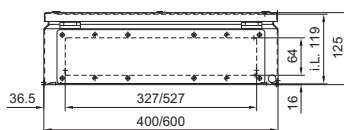

BG 1605.520, BG 1606.520

BG 1605.520

BG 1606.520

BG 1558.510, BG 1559.510

1 Only for BG 1559.510
i.L. = Clearance width

Bus enclosures BG

BG 1577.XXX, BG 1578.XXX, BG 1579.XXX

Model No. BG	Dimensions mm					Heights of viewing windows mm	
	B	H	T	F1	G1	H1	H2
1577.500	400	300	155	385	275	-	-
1577.530						190	42
1577.450						155	92
1578.500	600	300	155	585	275	-	-
1578.530						190	42
1578.450						155	92
1579.500	800	300	155	785	275	-	-
1579.530						190	42
1579.450						155	92

i.L. = Clearance width

BG 1611.510

i.L. = Clearance width

BG 1609.510

i.L. = Clearance width

X-ON Electronics

Largest Supplier of Electrical and Electronic Components

Click to view similar products for [Mounting Fixings](#) category: