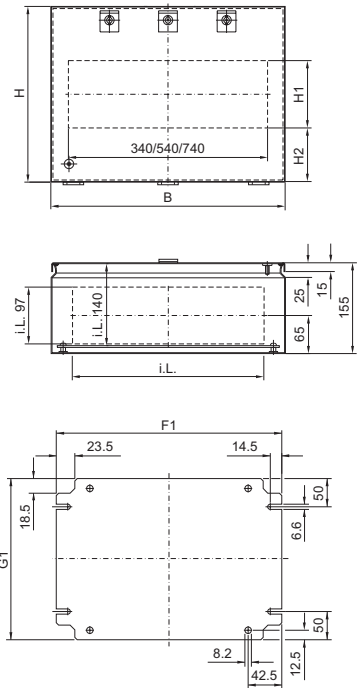

BG 1605.520, BG 1606.520

BG 1605.520

BG 1606.520

BG 1558.510, BG 1559.510

1 Only for BG 1559.510
i.L. = Clearance width

Bus enclosures BG

BG 1577.XXX, BG 1578.XXX, BG 1579.XXX

Model No. BG	Dimensions mm					Heights of viewing windows mm	
	B	H	T	F1	G1	H1	H2
1577.500	400	300	155	385	275	-	-
1577.530						190	42
1577.450						155	92
1578.500	600	300	155	585	275	-	-
1578.530						190	42
1578.450						155	92
1579.500	800	300	155	785	275	-	-
1579.530						190	42
1579.450						155	92

i.L. = Clearance width

BG 1611.510

i.L. = Clearance width

BG 1609.510

i.L. = Clearance width

X-ON Electronics

Largest Supplier of Electrical and Electronic Components

Click to view similar products for [Mounting Fixings](#) category: