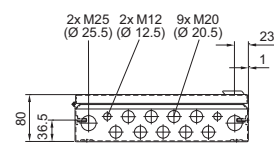

Enclosures

Small enclosures

Bus enclosures BG

BG 1583.520, BG 1584.520, BG 1585.520, BG 1586.520

BG 1583.520

BG 1584.520

BG 1585.520

BG 1586.520

BG 1605.520, BG 1606.520

BG 1605.520

BG 1606.520

BG 1558.510, BG 1559.510

1 Only for BG 1559.510
i.L. = Clearance width

Bus enclosures BG

BG 1577.XXX, BG 1578.XXX, BG 1579.XXX

Model No. BG	Dimensions mm					Heights of viewing windows mm	
	B	H	T	F1	G1	H1	H2
1577.500	400	300	155	385	275	-	-
1577.530						190	42
1577.450						155	92
1578.500	600	300	155	585	275	-	-
1578.530						190	42
1578.450						155	92
1579.500	800	300	155	785	275	-	-
1579.530						190	42
1579.450						155	92

i.L. = Clearance width

BG 1611.510

i.L. = Clearance width

BG 1609.510

i.L. = Clearance width

X-ON Electronics

Largest Supplier of Electrical and Electronic Components

Click to view similar products for [Mounting Fixings](#) category: