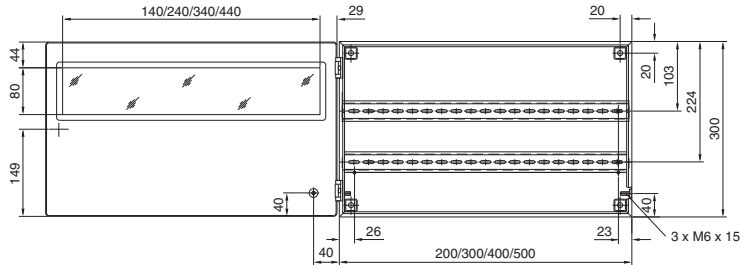

Enclosures

Small enclosures

Bus enclosures BG

BG 1583.520, BG 1584.520, BG 1585.520, BG 1586.520

BG 1583.520

BG 1584.520

BG 1585.520

BG 1586.520

BG 1605.520, BG 1606.520

BG 1605.520

BG 1606.520

BG 1558.510, BG 1559.510

1 Only for BG 1559.510
i.L. = Clearance width

Bus enclosures BG

BG 1577.XXX, BG 1578.XXX, BG 1579.XXX

Model No. BG	Dimensions mm					Heights of viewing windows mm	
	B	H	T	F1	G1	H1	H2
1577.500	400	300	155	385	275	-	-
1577.530						190	42
1577.450						155	92
1578.500	600	300	155	585	275	-	-
1578.530						190	42
1578.450						155	92
1579.500	800	300	155	785	275	-	-
1579.530						190	42
1579.450						155	92

i.L. = Clearance width

BG 1611.510

i.L. = Clearance width

BG 1609.510

i.L. = Clearance width

X-ON Electronics

Largest Supplier of Electrical and Electronic Components

Click to view similar products for [Mounting Fixings](#) category: