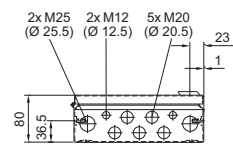

Enclosures

Small enclosures

Bus enclosures BG

BG 1583.520, BG 1584.520, BG 1585.520, BG 1586.520

BG 1583.520

BG 1584.520

BG 1585.520

BG 1586.520

BG 1605.520, BG 1606.520

BG 1605.520

BG 1606.520

BG 1558.510, BG 1559.510

1 Only for BG 1559.510
i.L. = Clearance width

Bus enclosures BG

BG 1577.XXX, BG 1578.XXX, BG 1579.XXX

Model No. BG	Dimensions mm					Heights of viewing windows mm	
	B	H	T	F1	G1	H1	H2
1577.500	400	300	155	385	275	-	-
1577.530						190	42
1577.450						155	92
1578.500	600	300	155	585	275	-	-
1578.530						190	42
1578.450						155	92
1579.500	800	300	155	785	275	-	-
1579.530						190	42
1579.450						155	92

i.L. = Clearance width

BG 1611.510

i.L. = Clearance width

BG 1609.510

i.L. = Clearance width

X-ON Electronics

Largest Supplier of Electrical and Electronic Components

Click to view similar products for [Mounting Fixings](#) category: