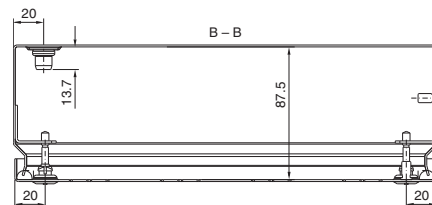

### Switch housings

Model No. SM	B1	B2	Punchings
2384.010	100	98	A
2384.020	160	158	A, B
2384.030	220	218	A, B, C
2384.040	280	278	A, B, C, D

1 Not applicable to SM 2384.010