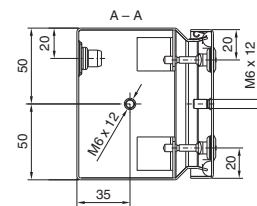

### Switch housings

Model No. SM	B1	B2	Punchings
2384.010	100	98	A
2384.020	160	158	A, B
2384.030	220	218	A, B, C
2384.040	280	278	A, B, C, D

1 Not applicable to SM 2384.010