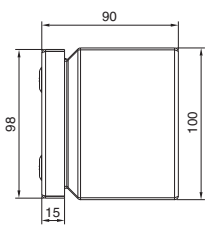

### Switch housings

Model No. SM	B1	B2	Punchings
2384.010	100	98	A
2384.020	160	158	A, B
2384.030	220	218	A, B, C
2384.040	280	278	A, B, C, D

1 Not applicable to SM 2384.010