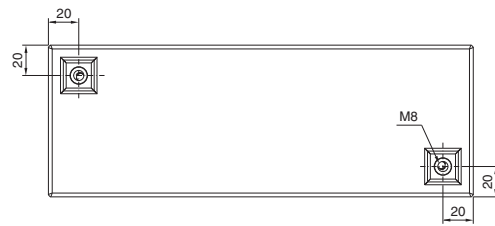

### Switch housings

Model No. SM	B1	B2	Punchings
2384.010	100	98	A
2384.020	160	158	A, B
2384.030	220	218	A, B, C
2384.040	280	278	A, B, C, D

1 Not applicable to SM 2384.010