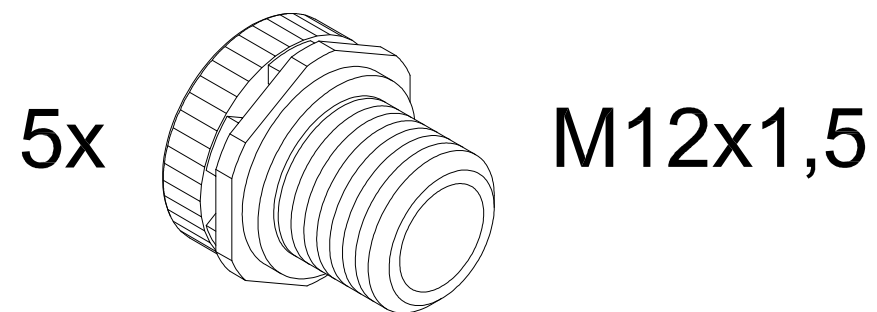

SZ
2459.500

-40°C - +120°C
 $\Delta p_{70\text{mbar}} = 120 \text{ l/h}$

X-ON Electronics

Largest Supplier of Electrical and Electronic Components

Click to view similar products for [Enclosures, Boxes & Cases](#) category: