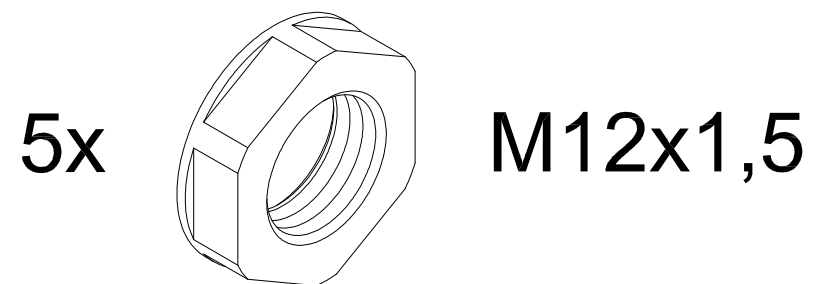

SZ
2459.500

-40°C - +120°C
 $\Delta p_{70\text{mbar}} = 120 \text{ l/h}$

X-ON Electronics

Largest Supplier of Electrical and Electronic Components

Click to view similar products for [Enclosures, Boxes & Cases](#) category: