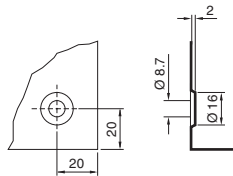

### Compact system enclosures CM

CM 5110.500 – 5117.500

CM 5118.500 – 5123.500

Dimensions for floor-mounting: B6, T6

Dimensions for wall-mounting

- X** Door interior view
- Y** Hole for eyebolts
- 1** Does not apply to H = 800
- 2** Only for enclosure width from 1000 mm