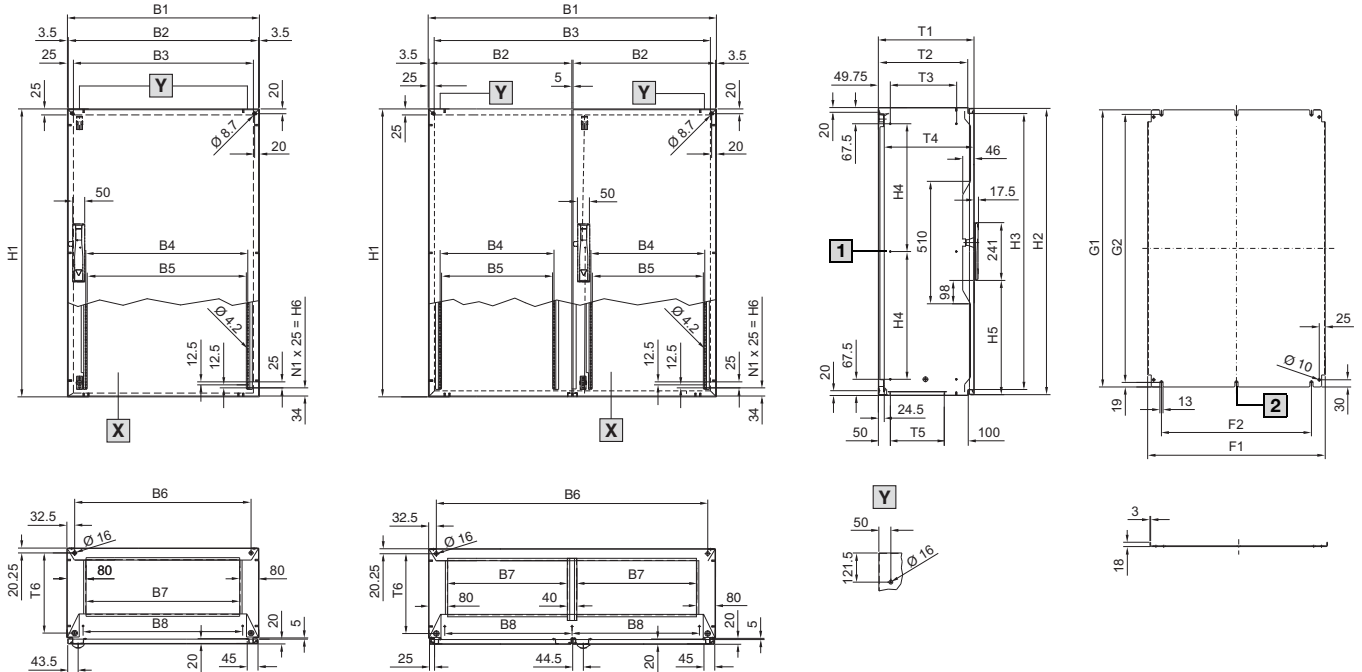

### Compact system enclosures CM

CM 5110.500 – 5117.500

CM 5118.500 – 5123.500

Dimensions for floor-mounting: B6, T6

Dimensions for wall-mounting

- X** Door interior view
- Y** Hole for eyebolts
- 1** Does not apply to H = 800
- 2** Only for enclosure width from 1000 mm