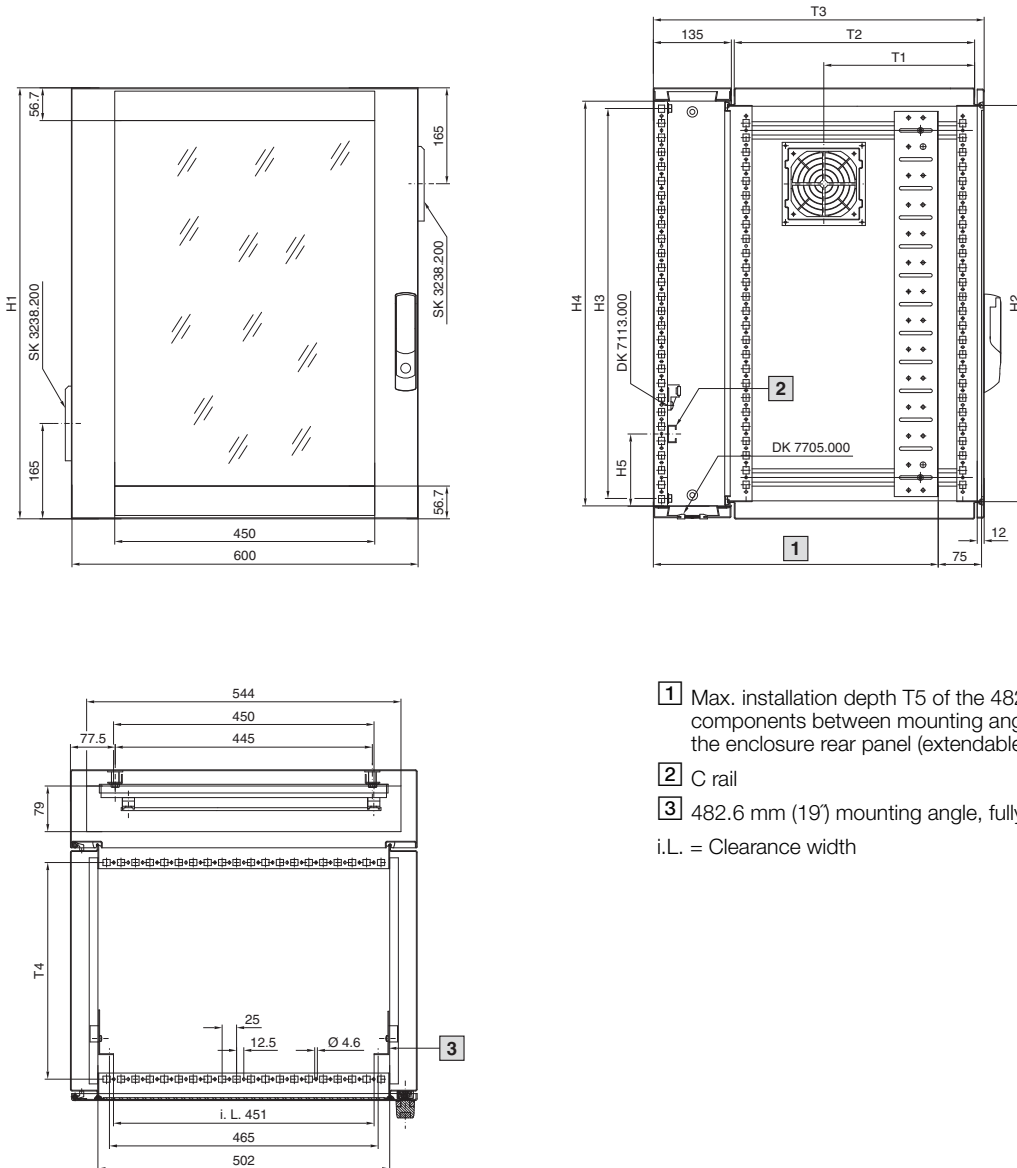

Wall-mounted enclosure EL, 3-part pre-configured with mounting angles, depth-variable

- 1 Max. installation depth T5 of the 482.6 mm (19") components between mounting angles and the inside of the enclosure rear panel (extendable to 520/620 mm)
 - 2 C rail
 - 3 482.6 mm (19") mounting angle, fully depth-adjustable
- i.L. = Clearance width

Model No. DK	Enclosure depth mm	U	Height dimensions mm					Depth dimensions mm				
			H1	H2	H3	H4	H5	T1	T2	T3	T4	T5
7709.735	573	9	478	415	407	432	103.5	261	416	572.5	375	491.5 – max. 520
7715.735		15	746	684	674	699	124.5	261	416	572.5	375	491.5 – max. 520
7721.735		21	1012	949	941	965	133	261	416	572.5	375	491.5 – max. 520
7709.535	673	9	478	415	407	432	103.5	361	516	672.5	475	591.5 – max. 620
7715.535		15	746	684	674	699	124.5	361	516	672.5	475	591.5 – max. 620
7721.535		21	1012	949	941	965	133	361	516	672.5	475	591.5 – max. 620

Enclosures

IT enclosures

Wall-mounted enclosure EL, 3-part with punched rails and mounting angles, depth-variable

- 1 Installation depth D
 - 2 C rail
 - 3 482.6 mm (19") mounting angle, fully depth-adjustable
- i.L. = Clearance width

Model No. DK	U	Height dimensions mm					Depth dimensions mm
		H1	H2	H3	H4	H5	D
7706.135	6	345	284	274	299	99.5	391 – max. 420
7709.135	9	478	417	407	432	103.5	391 – max. 420
7712.135	12	612	551	540	565	120	391 – max. 420
7715.135	15	746	684	674	699	124.5	391 – max. 420
7721.135	21	1012	951	941	965	133	391 – max. 420