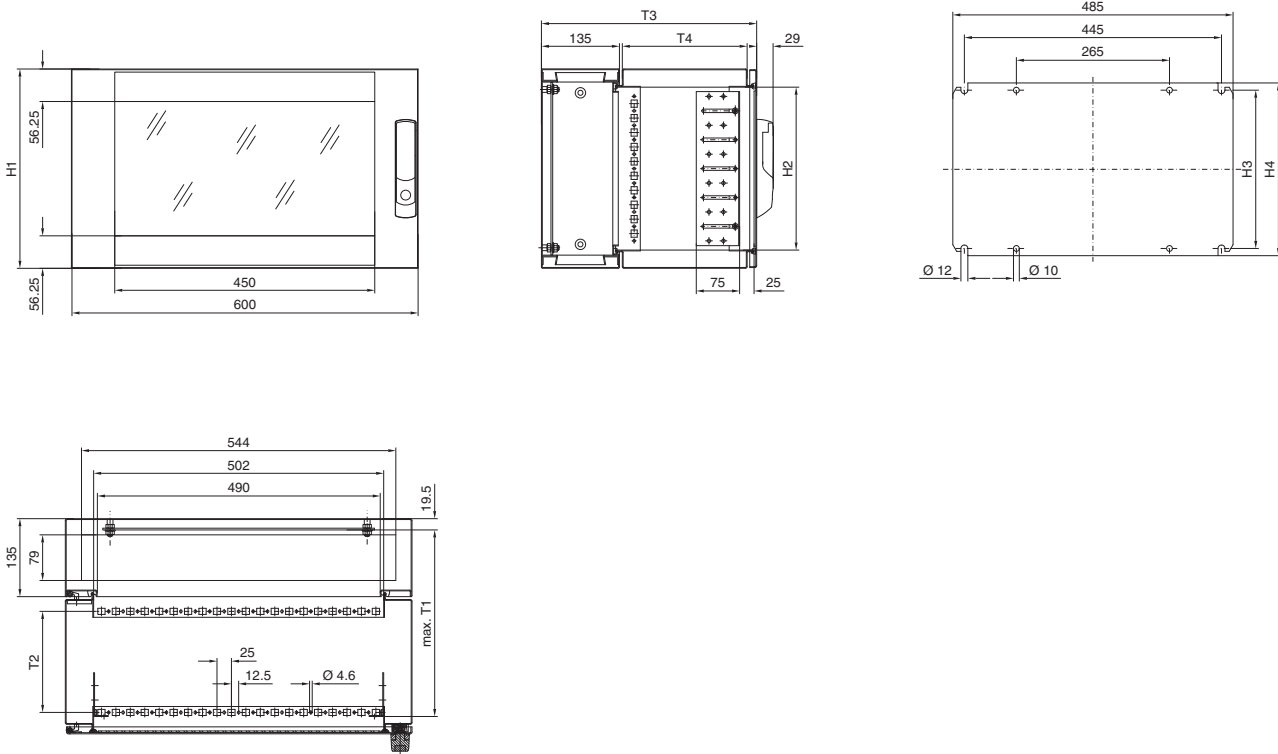

Wall-mounted enclosure EL, 3-part with mounting plate and mounting angles, static installation

Model No. DK	Enclosure depth mm	U	Height dimensions mm				Depth dimensions mm			
			H1	H2	H3	H4	T1	T2	T3	T4
2243.605	373	3	212	151	141	165	320	175	372.5	216
2246.605		6	345	284	274	299	320	175	372.5	216
2249.605		9	478	417	407	432	320	175	372.5	216
2252.605		12	612	551	541	565	320	175	372.5	216
2255.605		15	746	684	674	699	320	175	372.5	216
2261.605		21	1012	951	941	965	320	175	372.5	216
2253.605	473	3	212	151	141	165	420	275	472.5	316
2256.605		6	345	284	274	299	420	275	472.5	316
2259.605		9	478	417	407	432	420	275	472.5	316
2262.605		12	612	551	541	565	420	275	472.5	316
2265.605		15	746	684	674	699	420	275	472.5	316
2271.605		21	1012	951	941	965	420	275	472.5	316