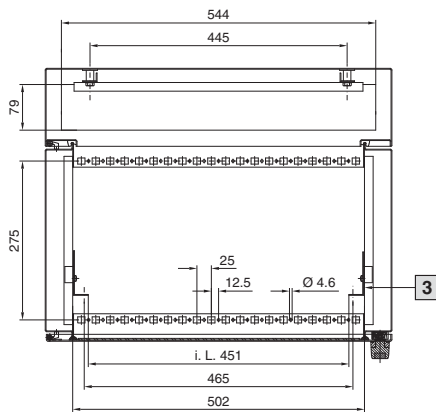

Wall-mounted enclosure EL, 3-part pre-configured with mounting angles, depth-variable

- 1 Max. installation depth T5 of the 482.6 mm (19") components between mounting angles and the inside of the enclosure rear panel (extendable to 520/620 mm)
 - 2 C rail
 - 3 482.6 mm (19") mounting angle, fully depth-adjustable
- i.L. = Clearance width

Model No. DK	Enclosure depth mm	U	Height dimensions mm					Depth dimensions mm				
			H1	H2	H3	H4	H5	T1	T2	T3	T4	T5
7709.735	573	9	478	415	407	432	103.5	261	416	572.5	375	491.5 – max. 520
7715.735		15	746	684	674	699	124.5	261	416	572.5	375	491.5 – max. 520
7721.735		21	1012	949	941	965	133	261	416	572.5	375	491.5 – max. 520
7709.535	673	9	478	415	407	432	103.5	361	516	672.5	475	591.5 – max. 620
7715.535		15	746	684	674	699	124.5	361	516	672.5	475	591.5 – max. 620
7721.535		21	1012	949	941	965	133	361	516	672.5	475	591.5 – max. 620

Enclosures

IT enclosures

Wall-mounted enclosure EL, 3-part with punched rails and mounting angles, depth-variable

- 1 Installation depth D
 - 2 C rail
 - 3 482.6 mm (19") mounting angle, fully depth-adjustable
- i.L. = Clearance width

Model No. DK	U	Height dimensions mm					Depth dimensions mm
		H1	H2	H3	H4	H5	D
7706.135	6	345	284	274	299	99.5	391 – max. 420
7709.135	9	478	417	407	432	103.5	391 – max. 420
7712.135	12	612	551	540	565	120	391 – max. 420
7715.135	15	746	684	674	699	124.5	391 – max. 420
7721.135	21	1012	951	941	965	133	391 – max. 420