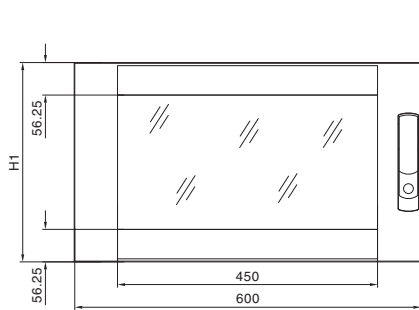

Wall-mounted enclosure EL, 3-part pre-configured with mounting angles, depth-variable

- 1 Max. installation depth T5 of the 482.6 mm (19") components between mounting angles and the inside of the enclosure rear panel (extendable to 520/620 mm)
 - 2 C rail
 - 3 482.6 mm (19") mounting angle, fully depth-adjustable
- i.L. = Clearance width

Model No. DK	Enclosure depth mm	U	Height dimensions mm					Depth dimensions mm				
			H1	H2	H3	H4	H5	T1	T2	T3	T4	T5
7709.735	573	9	478	415	407	432	103.5	261	416	572.5	375	491.5 – max. 520
7715.735		15	746	684	674	699	124.5	261	416	572.5	375	491.5 – max. 520
7721.735		21	1012	949	941	965	133	261	416	572.5	375	491.5 – max. 520
7709.535	673	9	478	415	407	432	103.5	361	516	672.5	475	591.5 – max. 620
7715.535		15	746	684	674	699	124.5	361	516	672.5	475	591.5 – max. 620
7721.535		21	1012	949	941	965	133	361	516	672.5	475	591.5 – max. 620

Enclosures

IT enclosures

Wall-mounted enclosure EL, 3-part with punched rails and mounting angles, depth-variable

- 1 Installation depth D
 - 2 C rail
 - 3 482.6 mm (19") mounting angle, fully depth-adjustable
- i.L. = Clearance width

Model No. DK	U	Height dimensions mm					Depth dimensions mm
		H1	H2	H3	H4	H5	D
7706.135	6	345	284	274	299	99.5	391 – max. 420
7709.135	9	478	417	407	432	103.5	391 – max. 420
7712.135	12	612	551	540	565	120	391 – max. 420
7715.135	15	746	684	674	699	124.5	391 – max. 420
7721.135	21	1012	951	941	965	133	391 – max. 420