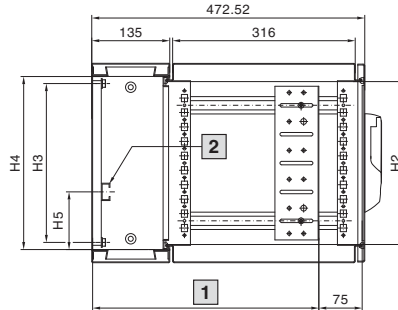

Wall-mounted enclosure EL, 3-part pre-configured with mounting angles, depth-variable

- 1 Max. installation depth T5 of the 482.6 mm (19") components between mounting angles and the inside of the enclosure rear panel (extendable to 520/620 mm)
 - 2 C rail
 - 3 482.6 mm (19") mounting angle, fully depth-adjustable
- i.L. = Clearance width

Model No. DK	Enclosure depth mm	U	Height dimensions mm					Depth dimensions mm				
			H1	H2	H3	H4	H5	T1	T2	T3	T4	T5
7709.735	573	9	478	415	407	432	103.5	261	416	572.5	375	491.5 – max. 520
7715.735		15	746	684	674	699	124.5	261	416	572.5	375	491.5 – max. 520
7721.735		21	1012	949	941	965	133	261	416	572.5	375	491.5 – max. 520
7709.535	673	9	478	415	407	432	103.5	361	516	672.5	475	591.5 – max. 620
7715.535		15	746	684	674	699	124.5	361	516	672.5	475	591.5 – max. 620
7721.535		21	1012	949	941	965	133	361	516	672.5	475	591.5 – max. 620

Enclosures

IT enclosures

Wall-mounted enclosure EL, 3-part with punched rails and mounting angles, depth-variable

- 1 Installation depth D
 - 2 C rail
 - 3 482.6 mm (19") mounting angle, fully depth-adjustable
- i.L. = Clearance width

Model No. DK	U	Height dimensions mm					Depth dimensions mm
		H1	H2	H3	H4	H5	D
7706.135	6	345	284	274	299	99.5	391 – max. 420
7709.135	9	478	417	407	432	103.5	391 – max. 420
7712.135	12	612	551	540	565	120	391 – max. 420
7715.135	15	746	684	674	699	124.5	391 – max. 420
7721.135	21	1012	951	941	965	133	391 – max. 420