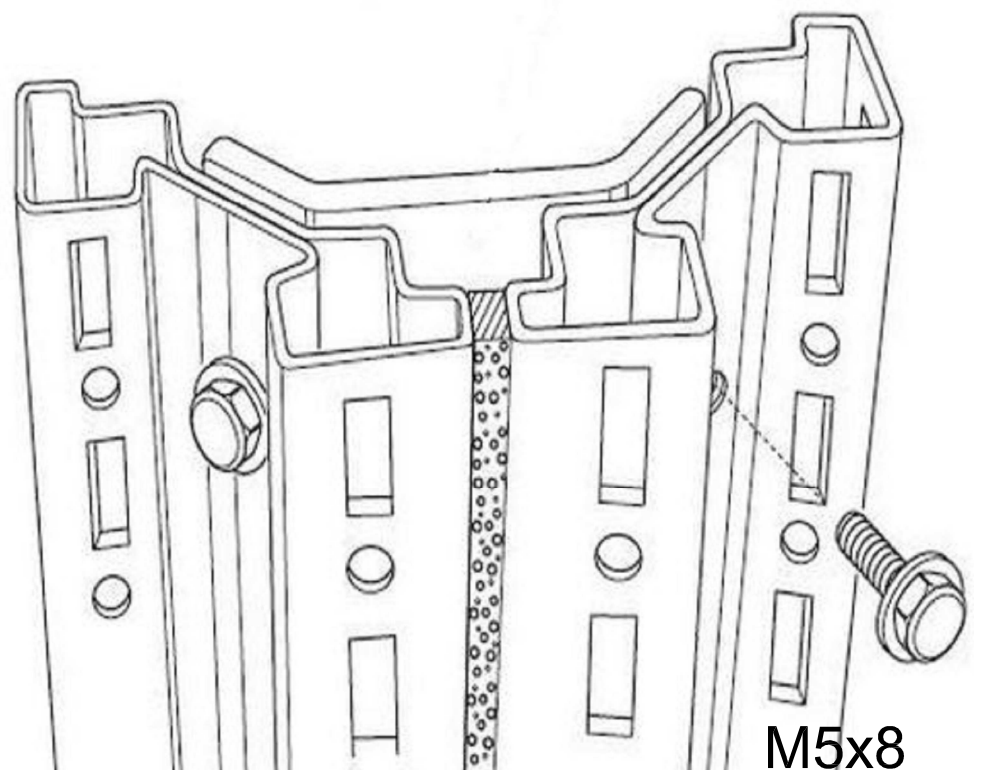

Zchng.-Nr. / No. of dwg. : A2176003TS
Versandbeutel-Nr. / No. of accessory bag : -

Made in xxxx
Lieferanten-Nr. / No. of supplier :

Torx 30

SW 8

M6x12
 $M_D = 9Nm$

M5x8
 $M_D = 5Nm$

X-ON Electronics

Largest Supplier of Electrical and Electronic Components