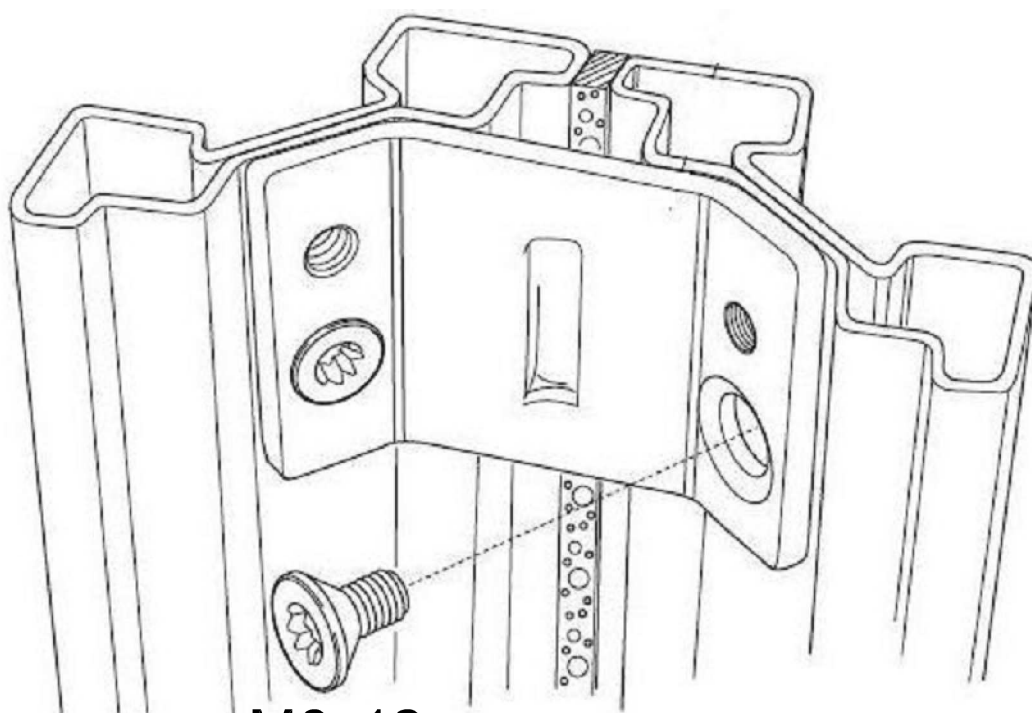

Zchng.-Nr. / No. of dwg. : A2176003TS
Versandbeutel-Nr. / No. of accessory bag : -

Made in xxxx
Lieferanten-Nr. / No. of supplier :

Torx 30

SW 8

M6x12
 $M_D = 9Nm$

M5x8
 $M_D = 5Nm$

X-ON Electronics

Largest Supplier of Electrical and Electronic Components