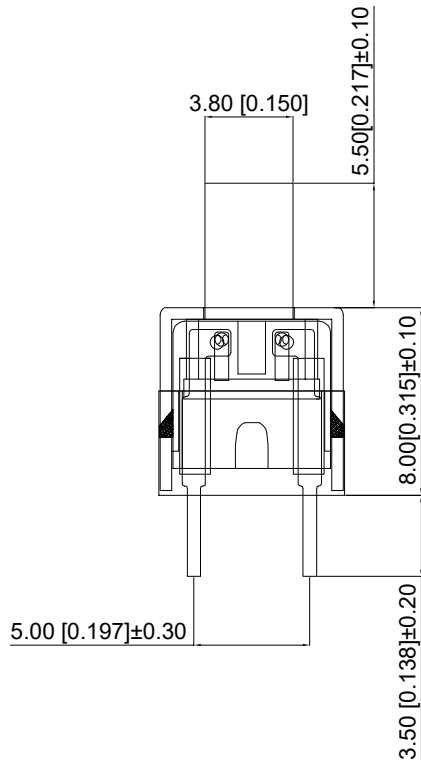

Normal: 1-2 on, 3-4 on
 常态: 1-2导通 3-4导通
 Press: all off
 按下: 全断开

Technical parameter

技术参数

1. Rated current: 100mA 30V DC
- 1.额定电流: 100mA 30V DC
2. Contact resistance: ≤ 10 Ω
- 2.接触电阻: ≤10 Ω
3. Electric strength: AC250V 50Hz 1min
- 3.抗电强度: AC250v 50Hz 1Min
4. Operating force: 260gf ± 50gf
- 4.操作力: 260gf±50gf
5. Maximum stroke: 3.0 ± 0.2mm
- 5.最大行程: 3.0±0.2mm
6. Insulation resistance: ≥ 100m Ω
- 6.绝缘电阻: ≥100MΩ
7. Service life: 10000 times
- 7.寿命: 10000次
8. Switch similar: No lock
- 8.开关类似: 无锁

7				
6	Spring 弹簧	SUS 不锈钢丝	1	Natural color 本色
5	reed 簧片	Phosphor bronze 磷青铜	1	Natural color/nickel 本色/镀镍
4	Upper cover 上盖	PA66	1	black 黑色
3	handle 按柄	PPA	1	black 黑色
2	terminal 端子	Brass 黄铜	1	Natural color/nickel 本色/镀镍
1	Pedestal 基座	PPT	1	white 白色
ITEM	Name	Materials	NUM	COLOR

A4				
A3				
A2				
A1				
REV	DATE	REVISION	DESCRIPTION	ISSUE

COMMON TOLERANCE

X.XX	± 0.10
X.X	± 0.15
X	± 0.25
ANGULAR	—

UNIT	MM	PROJECTED	
DRAWN BY	FUYUAN	CHECKED BY	COCO
DATE	2019	APPROVAL B	ALEN

PRODUCT NAME:
 MODEL NO: BTSA-N-P-17
 Https: www.rocpcu.tw