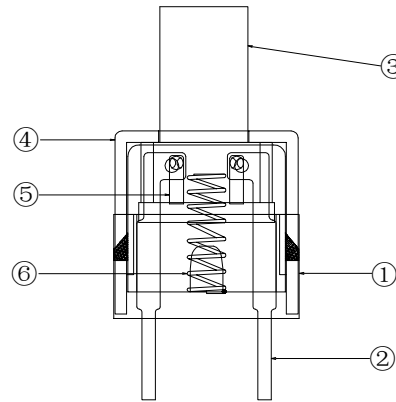

Normal: 1-2 on, 3-4 on
 常态: 1-2导通 3-4导通
 Press: all off
 按下: 全断开

Technical parameter

技术参数

1. Rated current: 100mA 30V DC
- 1.额定电流: 100mA 30V DC
2. Contact resistance: ≤ 10 Ω
- 2.接触电阻: ≤10 Ω
3. Electric strength: AC250V 50Hz 1min
- 3.抗电强度: AC250v 50Hz 1Min
4. Operating force: 260gf ± 50gf
- 4.操作力: 260gf±50gf
5. Maximum stroke: 3.0 ± 0.2mm
- 5.最大行程: 3.0±0.2mm
6. Insulation resistance: ≥ 100m Ω
- 6.绝缘电阻: ≥100MΩ
7. Service life: 10000 times
- 7.寿命: 10000次
8. Switch similar: No lock
- 8.开关类似: 无锁

A4				
A3				
A2				
A1				
REV	DATE	REVISION	DESCRIPTION	ISSUE

COMMON TOLERANCE

X.XX	± 0.10
X.X	± 0.15
X	± 0.25
ANGULAR	—

UNIT	MM	PROJECTED	
DRAWN BY	FUYUAN	CHECKED BY	COCO
DATE	2019	APPROVAL B	ALEN

PRODUCT NAME:
 MODEL NO: BTSA-N-P-17
 Https: www.rocpcu.tw