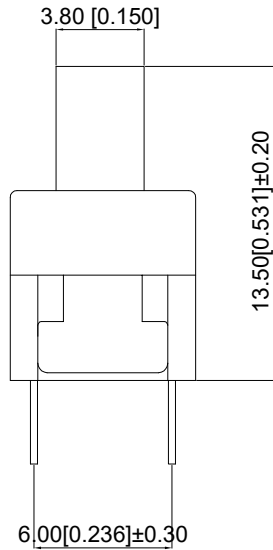

Normal: 1-2 on, 3-4 on
 常态: 1-2导通 3-4导通
 Press: all off
 按下: 全断开

Technical parameter

技术参数

1. Rated current: 100mA 30V DC
- 1.额定电流: 100mA 30V DC
2. Contact resistance: ≤ 10 Ω
- 2.接触电阻: ≤10 Ω
3. Electric strength: AC250V 50Hz 1min
- 3.抗电强度: AC250v 50Hz 1Min
4. Operating force: 260gf ± 50gf
- 4.操作力: 260gf±50gf
5. Maximum stroke: 3.0 ± 0.2mm
- 5.最大行程: 3.0±0.2mm
6. Insulation resistance: ≥ 100m Ω
- 6.绝缘电阻: ≥100MΩ
7. Service life: 10000 times
- 7.寿命: 10000次
8. Switch similar: No lock
- 8.开关类似: 无锁

7				
6	Spring 弹簧	SUS 不锈钢丝	1	Natural color 本色
5	reed 簧片	Phosphor bronze 磷青铜	1	Natural color/nickel 本色/镀镍
4	Upper cover 上盖	PA66	1	black 黑色
3	handle 按柄	PPA	1	black 黑色
2	terminal 端子	Brass 黄铜	1	Natural color/nickel 本色/镀镍
1	Pedestal 基座	PPT	1	white 白色
ITEM	Name	Materials	NUM	COLOR

A4				
A3				
A2				
A1				
REV	DATE	REVISION	DESCRIPTION	ISSUE

COMMON TOLERANCE

X.XX	± 0.10
X.X	± 0.15
X	± 0.25
ANGULAR	—

UNIT	MM	PROJECTED	
DRAWN BY	FUYUAN	CHECKED BY	COCO
DATE	2019	APPROVAL B	ALEN

PRODUCT NAME:
 MODEL NO: BTSA-N-P-17
 Https: www.rocpcu.tw