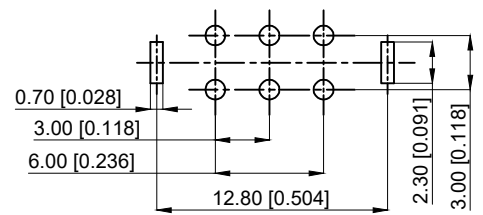

1. Specification:
- | | |
|---|--|
| 1. 规范: | 6. Operating temperature: -25°C to +70°C |
| 2. 额定值: 1.0A/DC24V | 7. Storage humidity: <85%RH |
| 3. Contact resistance: ≤50mΩ | 8. Electrical life: 10,000 Cycles |
| 4. Insulation Resistance: ≥100MΩ DC250V | 9. Operating Force: 260±80gf |
| 5. Compressive strength: AC250V 1minute | |

PCB LAYOUT BOTTOM VIEW
PCB布局底视图

6	Contact strip 接触片	BRASS 黄铜	2	Ag PLATED 镀银
5	SPRING 弹簧	SUS 不锈钢	2	
4	TERMINAL 终端	BRASS 黄铜	6	Ag PLATED 镀银
3	BASE 基座	PHENOLIC RESIN 酚醛树脂	1	
2	FRAME 框架	Iron 铁	1	Ni PLATED 镀镍
1	KNOB 手柄	PA66	1	BLACK 黑色
NO 序号	Part name 部件名	Material 材料	QTY 数量	Remark 备注