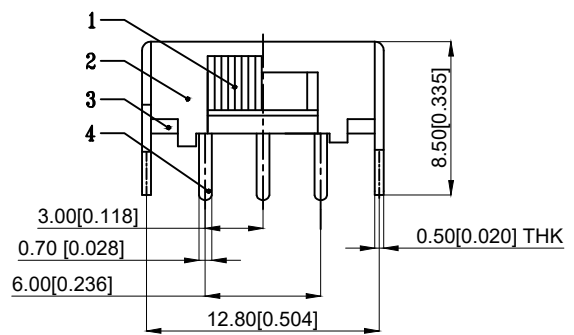

1. Specification:
- | | |
|---|--|
| 1. 规范: | 6. Operating temperature: -25°C to +70°C |
| 2. 额定值: 1.0A/DC24V | 7. Storage humidity: <85%RH |
| 3. Contact resistance: ≤50mΩ | 8. Electrical life: 10,000 Cycles |
| 4. Insulation Resistance: ≥100MΩ DC250V | 9. Operating Force: 260±80gf |
| 5. Compressive strength: AC250V 1minute | |

PCB LAYOUT BOTTOM VIEW
PCB布局底视图

6	Contact strip 接触片	BRASS 黄铜	2	Ag PLATED 镀银
5	SPRING 弹簧	SUS 不锈钢	2	
4	TERMINAL 终端	BRASS 黄铜	6	Ag PLATED 镀银
3	BASE 基座	PHENOLIC RESIN 酚醛树脂	1	
2	FRAME 框架	Iron 铁	1	Ni PLATED 镀镍
1	KNOB 手柄	PA66	1	BLACK 黑色
NO 序号	Part name 部件名	Material 材料	QTY 数量	Remark 备注