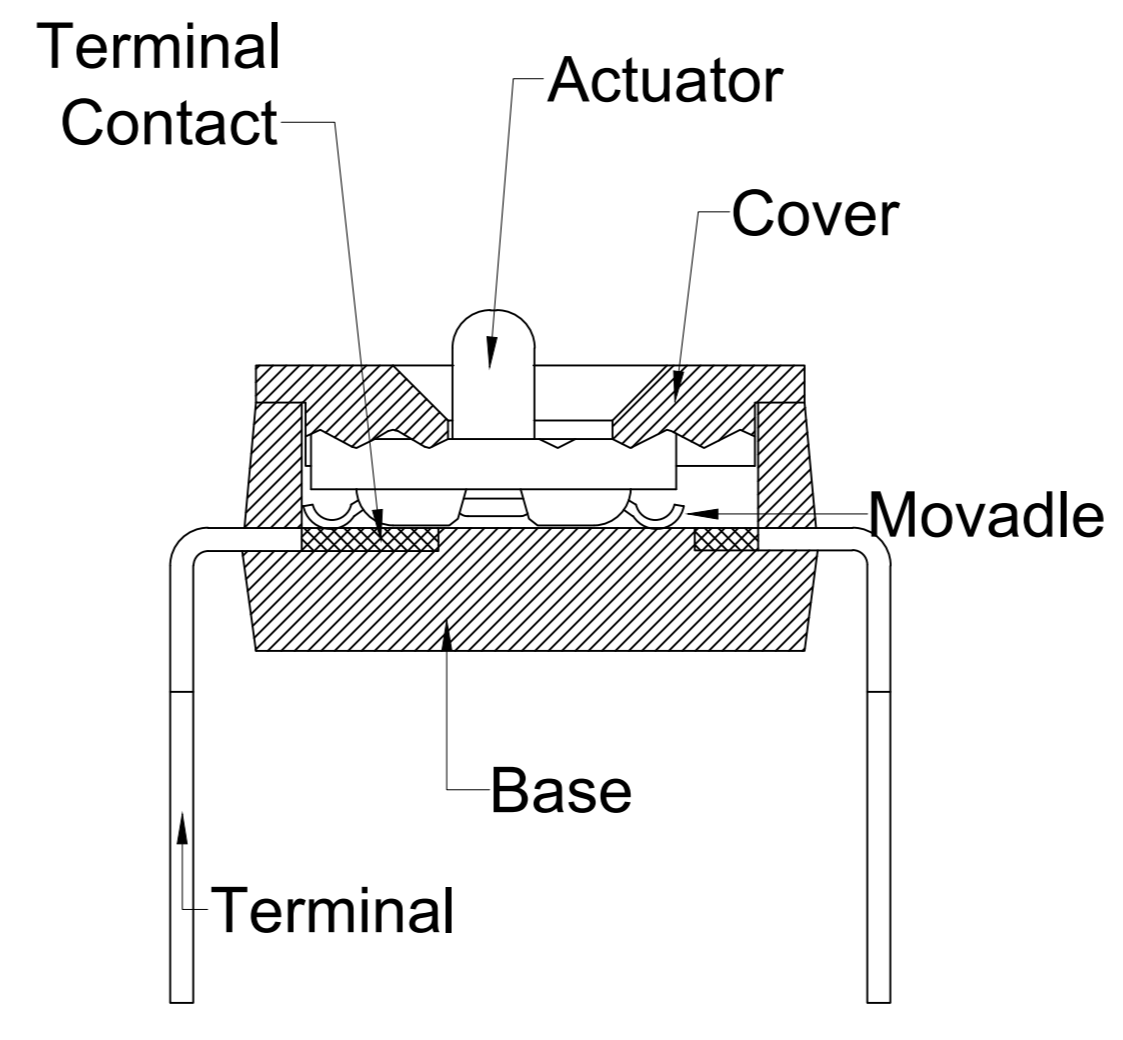

1

Switching:25mA at 24VDC
Non-Switching:100mA at 50VDC
Initial:50m Ω Max
After life:100mΩ Max
Insulation Resistance:100mΩ Min,60 sec at 500VDC
Dielectric Strength:500VAC for 60seconds
Swith Capacitance:5pF Max at 1MHZ
Operation Temperature:-30°C to + 85°C
Storage Temperature:-40°C to + 85°C
Operation Force:500gf Max
Mechanical Life:3000 cycles operations
Resistance to Soldering:260±5°C for 3-5 seconds

2

Poles(N)	A Dimension(mm)
01	2.54
02	5.08
03	7.62
04	10.16
05	12.70
06	15.24
07	17.78
08	20.32
09	22.86
10	25.40
12	30.48

3

Part Name	Material	Finished
Base	PPS UL94 VO	Black
Cover	PPS UL94 VO	Black
Actuator	Nylon UL94 VO	White
Movadle	Copper Alloy	Gold
Terminal Contact	Brass	Gold
Terminal	Brass	Gold/Tin

A4

A3

A1

REV

REV	DATE	REVISION	DESCRIPTION	ISSUE
A4			Terminal	
A3				
A2				
A1				

COMMON	TOLERANCE
X.XX	± 0.10
X.X	± 0.15
X	± 0.25
ANGULAR	—

UNIT	MM	PROJECTED	PRODUCT NAME:
DRAWN BY	FUYUAN	CHECKED BY	COCO
DATE	2019	APPROVAL B	ALEN
ROCPCU TECHNOLOGY CO.,LTD		MODEL NO: TAM102EZ Https: www.rocpcu.tw	

Copies are issued in strict confidence and shall not be reproduced or copied, or used as the basis of manufacture or sale of apparatus without permission

1

2

3

4

5