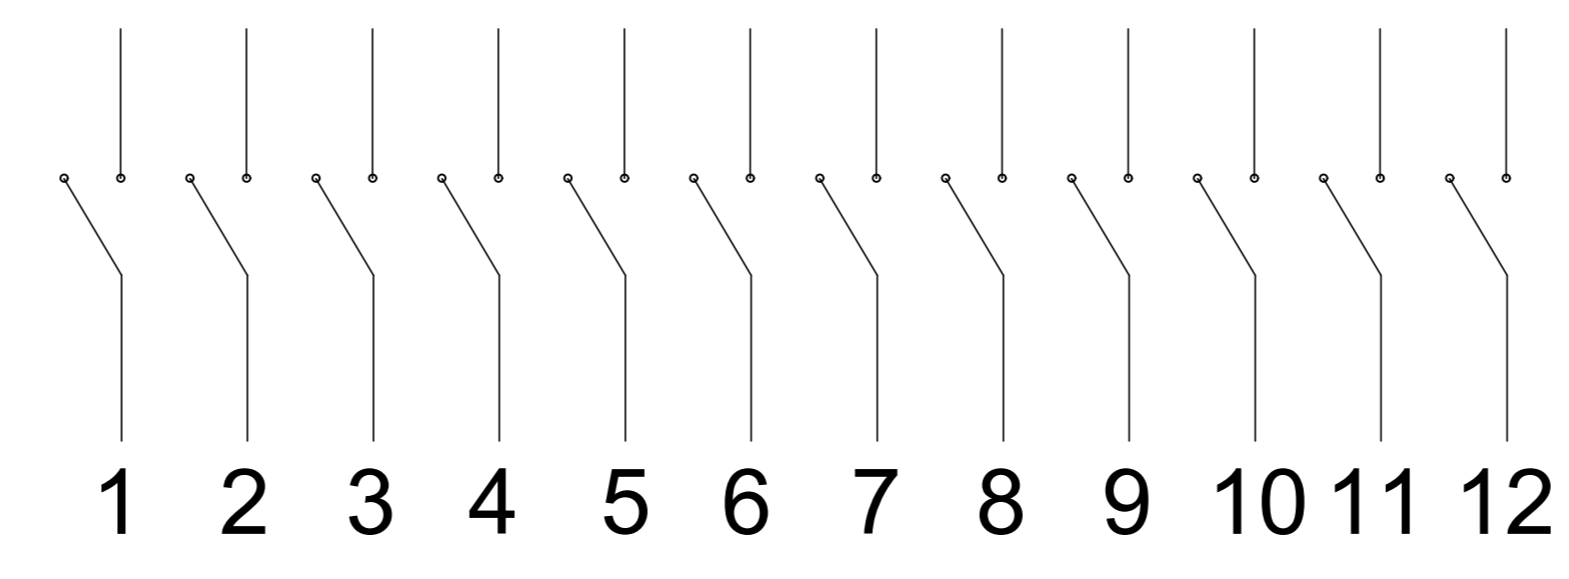

1

Switching:25mA at 24VDC  
 Non-Switching:100mA at 50VDC  
 Initial:50m Ω Max  
 After life:100mΩ Max  
 Insulation Resistance:100mΩ Min,60 sec at 500VDC  
 Dielectric Strength:500VAC for 60seconds  
 Swith Capacitance:5pF Max at 1MHZ  
 Operation Temperature:-30°C to + 85°C  
 Storage Temperature:-40°C to + 85°C  
 Operation Force:500gf Max  
 Mechanical Life:3000 cycles operations  
 Resistance to Soldering:260±5°C for 3-5 seconds

2

Poles(N)	A Dimension(mm)
01	2.54
02	5.08
03	7.62
04	10.16
05	12.70
06	15.24
07	17.78
08	20.32
09	22.86
10	25.40
12	30.48

3

SCHMATIC

Part Name	Material	Finished
Base	PPS UL94 VO	Black
Cover	PPS UL94 VO	Black
Actuator	Nylon UL94 VO	White
Movadle	Copper Alloy	Gold
Terminal Contact	Brass	Gold
Terminal	Brass	Gold/Tin

A4

A3

A1

REV

REV	DATE	REVISION	DESCRIPTION	ISSUE
A4			Terminal	
A3				
A2				
A1				

COMMON	TOLERANCE
X.XX	± 0.10
X.X	± 0.15
X	± 0.25
ANGULAR	—

UNIT	MM	PROJECTED	PRODUCT NAME:
DRAWN BY	FUYUAN	CHECKED BY	COCO
DATE	2019	APPROVAL B	ALEN
<p style="text-align: center;"><b>ROCPCU TECHNOLOGY CO.,LTD</b></p>		<p>MODEL NO: TAM102EZ</p> <p>Https: www.rocpcu.tw</p>	