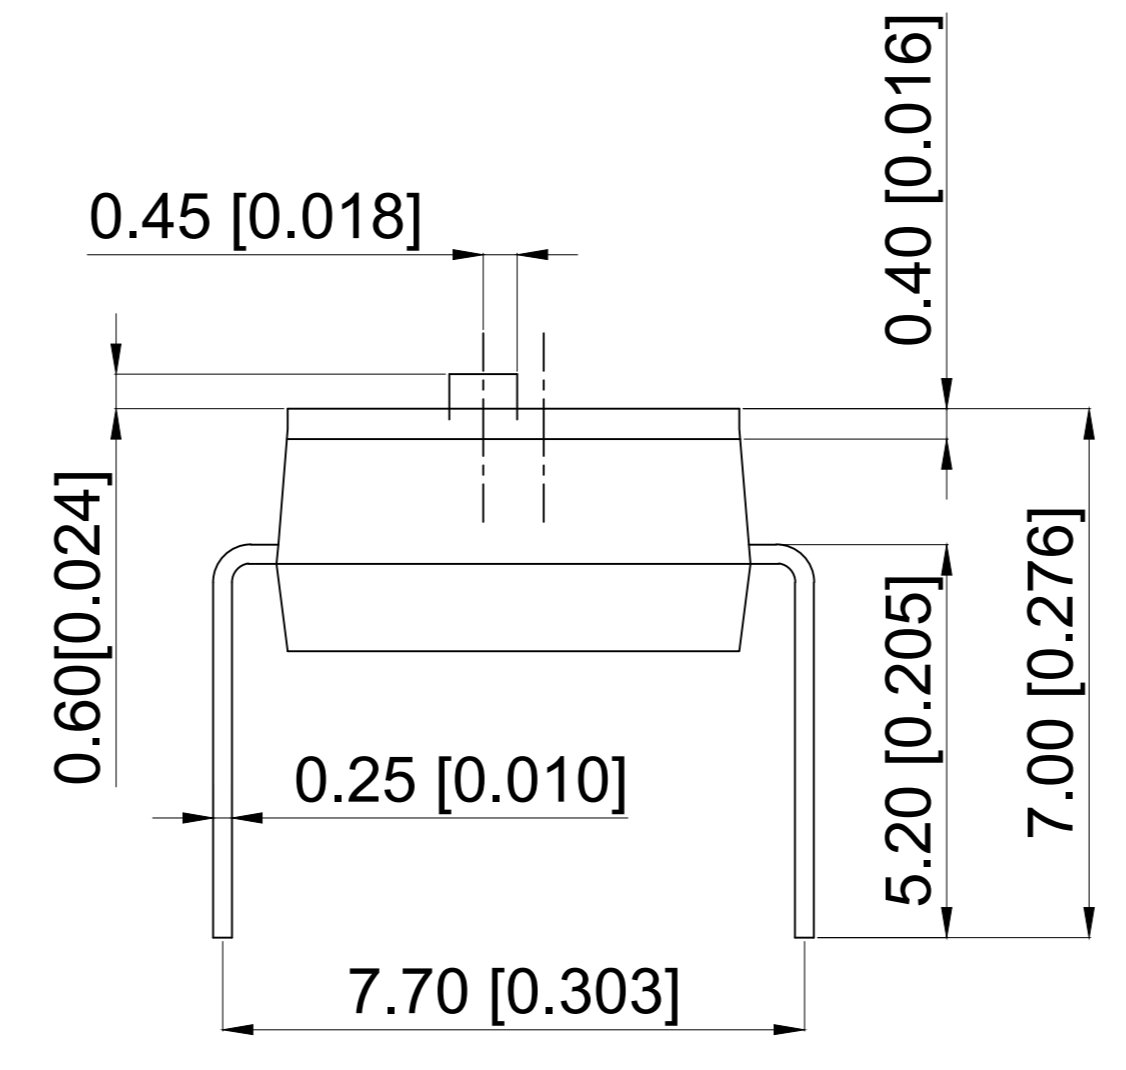

1

Switching:25mA at 24VDC  
 Non-Switching:100mA at 50VDC  
 Initial:50m Ω Max  
 After life:100mΩ Max  
 Insulation Resistance:100mΩ Min,60 sec at 500VDC  
 Dielectric Strength:500VAC for 60seconds  
 Swith Capacitance:5pF Max at 1MHZ  
 Operation Temperature:-30°C to + 85°C  
 Storage Temperature:-40°C to + 85°C  
 Operation Force:500gf Max  
 Mechanical Life:3000 cycles operations  
 Resistance to Soldering:260±5°C for 3-5 seconds

2

Poles(N)	A Dimension(mm)
01	2.54
02	5.08
03	7.62
04	10.16
05	12.70
06	15.24
07	17.78
08	20.32
09	22.86
10	25.40
12	30.48

3

SCHMATIC

Part Name	Material	Finished
Base	PPS UL94 VO	Black
Cover	PPS UL94 VO	Black
Actuator	Nylon UL94 VO	White
Movadle	Copper Alloy	Gold
Terminal Contact	Brass	Gold
Terminal	Brass	Gold/Tin

A4

A3

A1

REV

REV	DATE	REVISION	DESCRIPTION	ISSUE
A4			Terminal	
A3				
A2				
A1				

COMMON	TOLERANCE
X.XX	± 0.10
X.X	± 0.15
X	± 0.25
ANGULAR	—

UNIT	MM	PROJECTED	PRODUCT NAME:
DRAWN BY	FUYUAN	CHECKED BY	COCO
DATE	2019	APPROVAL B	ALEN
<p style="text-align: center;"><b>ROCPCU TECHNOLOGY CO.,LTD</b></p>		<p>MODEL NO: TAM102EZ</p> <p>Https: www.rocpcu.tw</p>	