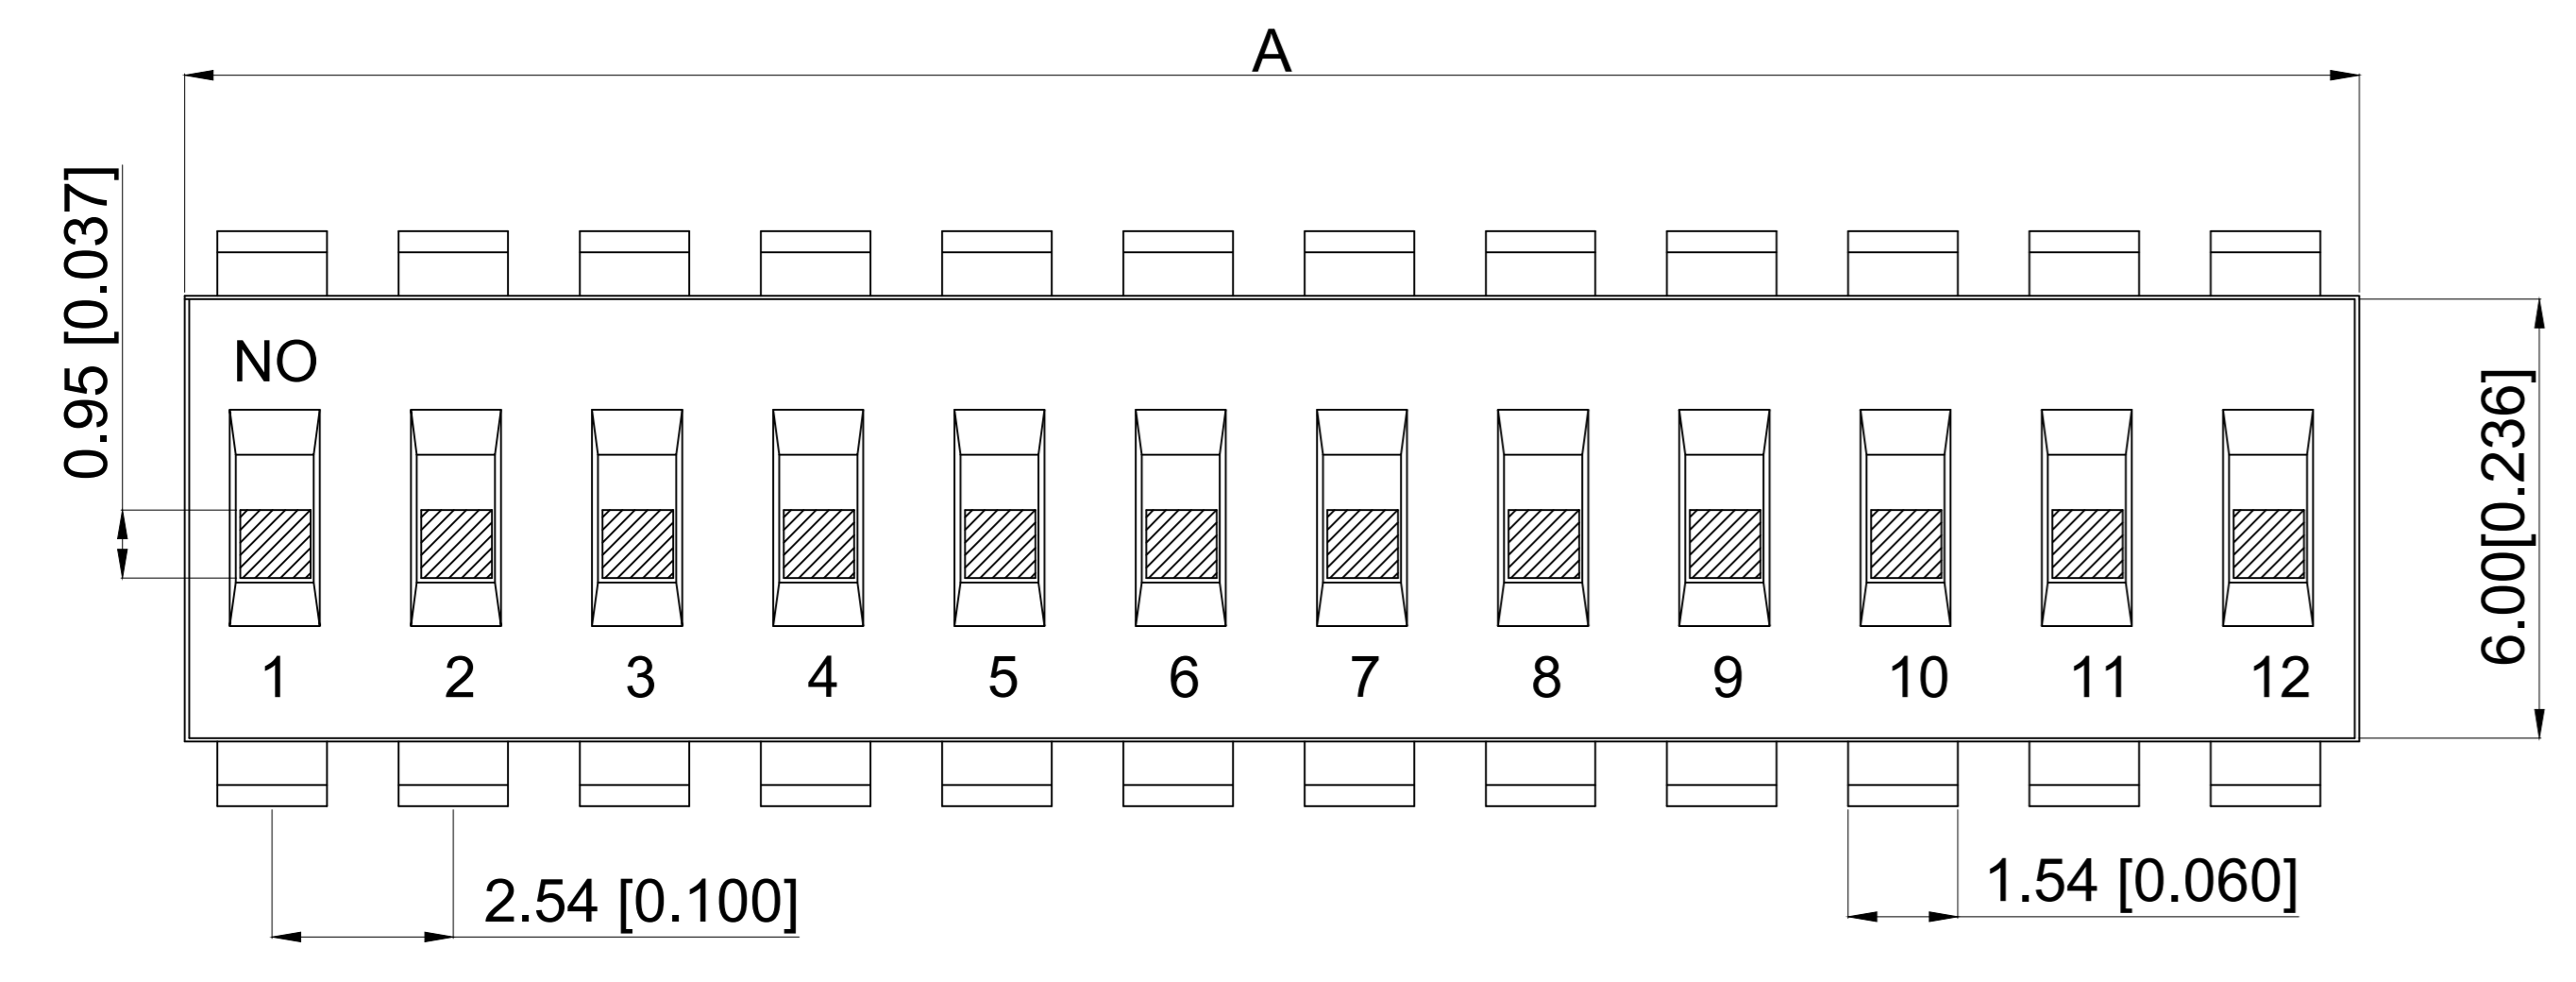

1

Switching:25mA at 24VDC  
 Non-Switching:100mA at 50VDC  
 Initial:50m Ω Max  
 After life:100mΩ Max  
 Insulation Resistance:100mΩ Min,60 sec at 500VDC  
 Dielectric Strength:500VAC for 60seconds  
 Swith Capacitance:5pF Max at 1MHZ  
 Operation Temperature:-30°C to + 85°C  
 Storage Temperature:-40°C to + 85°C  
 Operation Force:500gf Max  
 Mechanical Life:3000 cycles operations  
 Resistance to Soldering:260±5°C for 3-5 seconds

2

Poles(N)	A Dimension(mm)
01	2.54
02	5.08
03	7.62
04	10.16
05	12.70
06	15.24
07	17.78
08	20.32
09	22.86
10	25.40
12	30.48

3

SCHMATIC

Part Name	Material	Finished
Base	PPS UL94 VO	Black
Cover	PPS UL94 VO	Black
Actuator	Nylon UL94 VO	White
Movadle	Copper Alloy	Gold
Terminal Contact	Brass	Gold
Terminal	Brass	Gold/Tin