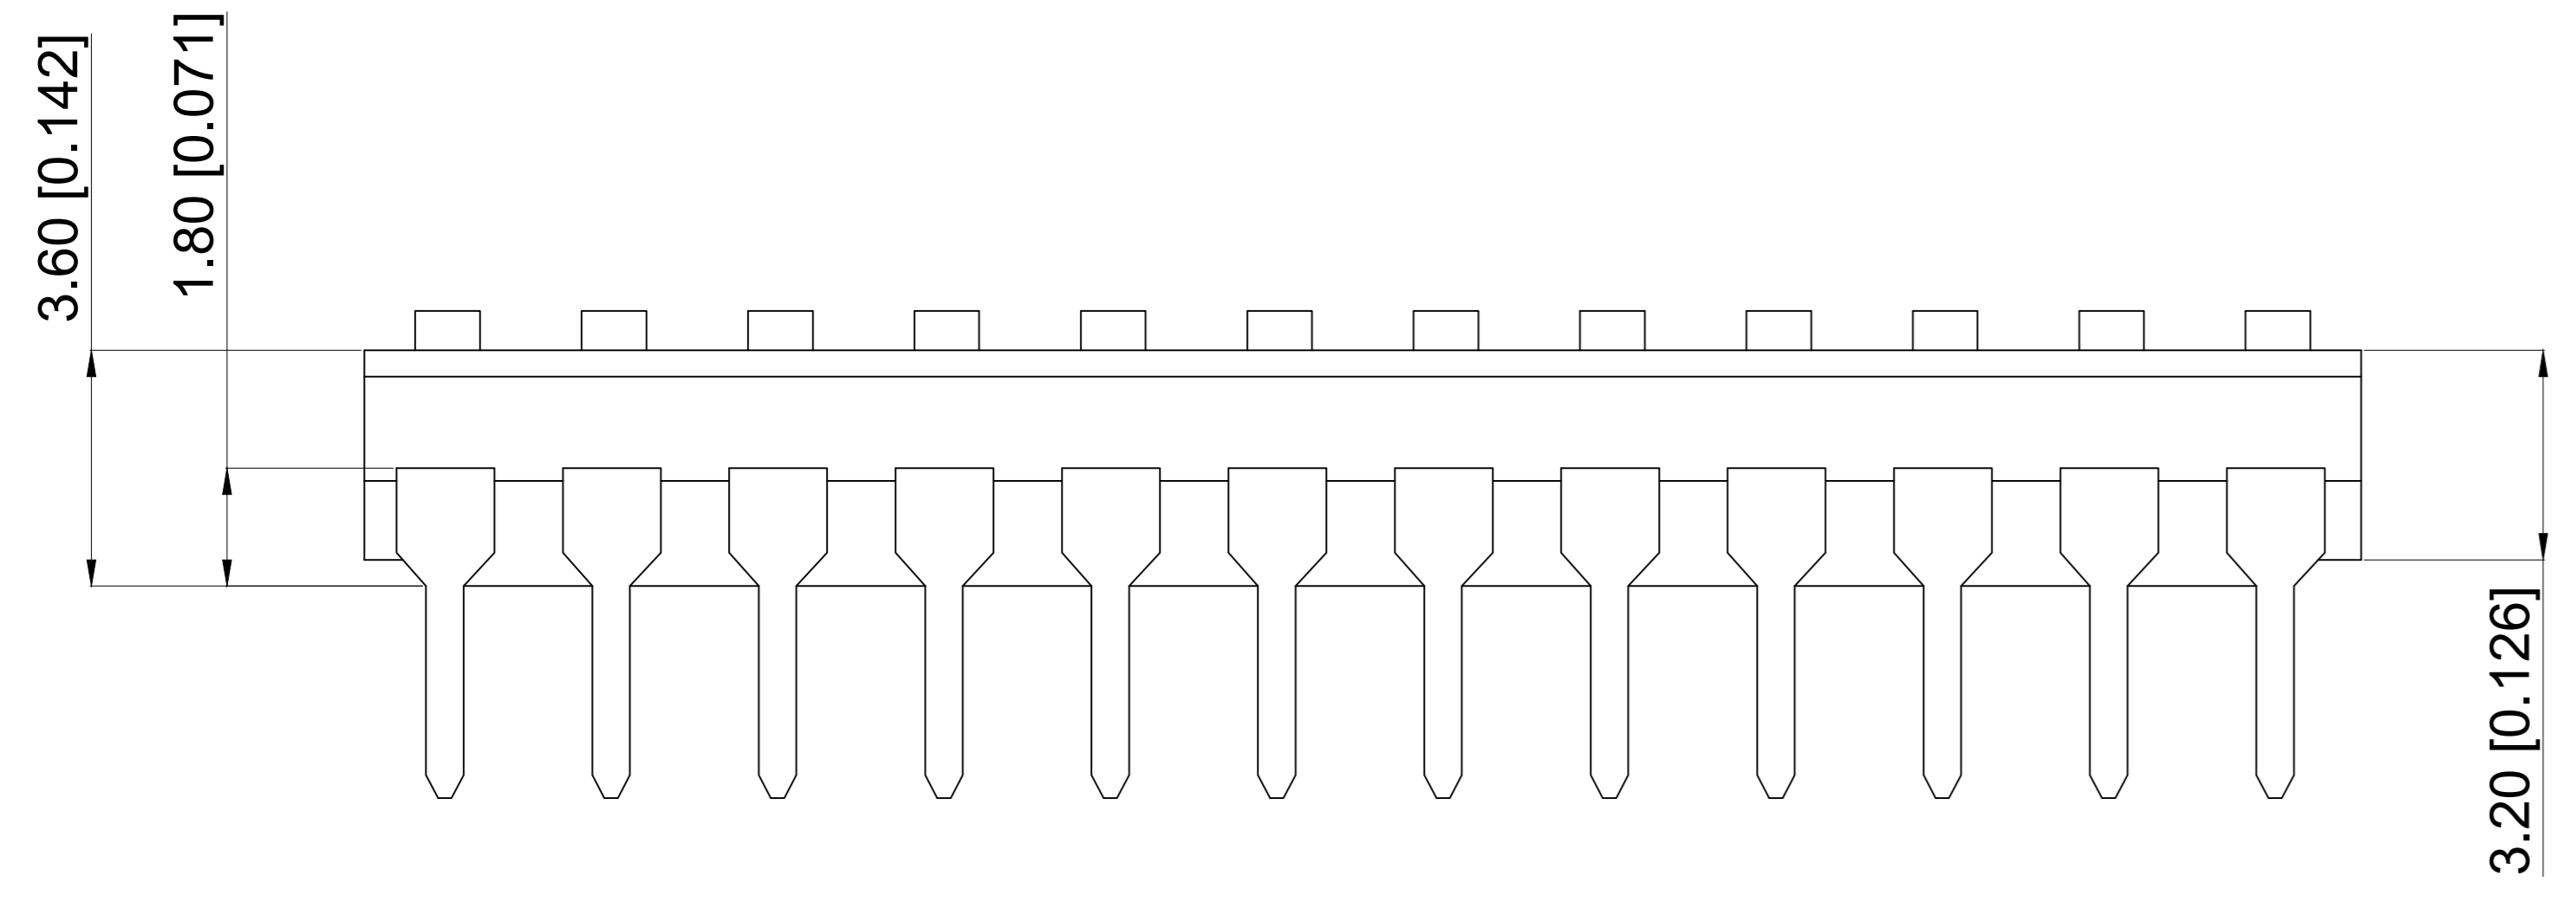

1

Switching:25mA at 24VDC  
 Non-Switching:100mA at 50VDC  
 Initial:50m Ω Max  
 After life:100mΩ Max  
 Insulation Resistance:100mΩ Min,60 sec at 500VDC  
 Dielectric Strength:500VAC for 60seconds  
 Swith Capacitance:5pF Max at 1MHZ  
 Operation Temperature:-30°C to + 85°C  
 Storage Temperature:-40°C to + 85°C  
 Operation Force:500gf Max  
 Mechanical Life:3000 cycles operations  
 Resistance to Soldering:260±5°C for 3-5 seconds

2

Poles(N)	A Dimension(mm)
01	2.54
02	5.08
03	7.62
04	10.16
05	12.70
06	15.24
07	17.78
08	20.32
09	22.86
10	25.40
12	30.48

3

SCHMATIC

Part Name	Material	Finished
Base	PPS UL94 VO	Black
Cover	PPS UL94 VO	Black
Actuator	Nylon UL94 VO	White
Movadle	Copper Alloy	Gold
Terminal Contact	Brass	Gold
Terminal	Brass	Gold/Tin

A4

A3

A1

REV

REV	DATE	REVISION	DESCRIPTION	ISSUE
A4			Terminal	
A3				
A2				
A1				

COMMON	TOLERANCE
X.XX	± 0.10
X.X	± 0.15
X	± 0.25
ANGULAR	—

UNIT	MM	PROJECTED	PRODUCT NAME:
DRAWN BY	FUYUAN	CHECKED BY	COCO
DATE	2019	APPROVAL B	ALEN
<p style="text-align: center;"><b>ROCPCU TECHNOLOGY CO.,LTD</b></p>		<p>MODEL NO: TAM102EZ</p> <p>Https: www.rocpcu.tw</p>	