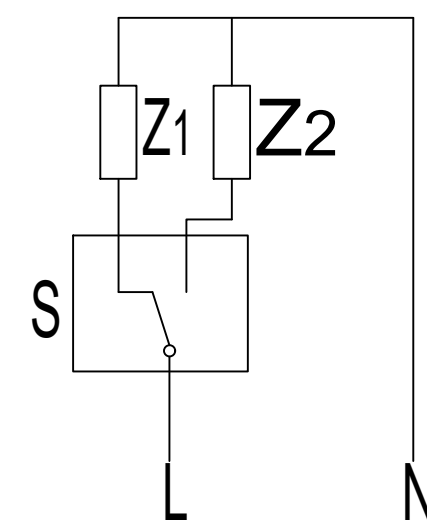

技术参数值 (Technical Parameters)

1. 电气额定值 (Electrical Rating) : 1A 250VAC
2. 温度等级 (Temperature grade) : T85
3. 动作力 (OF) : 1.0±0.4N
4. 动作行程 (PT) : ≤0.8mm
5. 接触电阻 (Contact Resistance) : ≤50mΩ
6. 绝缘电阻 (Insulation Resistance) : ≥100MΩ
7. 耐压 (Withstand Voltage) : 端-端500VAC/5S, 漏电流5mA, 端-壳1500VAC/5S, 漏电流5mA.
8. 电气寿命 (Electrical Service Life) : 10,000
9. 耐漏电起痕 (Proof Tracking Index) : 175V

电路简图

5	压柄 Pressing handle	1	不锈钢 SUS	
4	塑盖 Plastic cover	1	PBT	黑色 black
3	动触片组件 Contact parts	1	铍青铜+银丝 Beryllium bronze + silver wire	
2	推动子 Push parts	1	尼龙66 PA66	灰色 grey
1	底座组件 Bottom assembly	1	PBT+黄铜+银丝 PBT + brass + silver wire	
序号 Serial number	零件名称 Part name	数量 quantity	材质 Texture of material	备注 REMARK

A4				
A3				
A2				
A1				
REV	DATE	REVISION	DESCRIPTION	ISSUE

COMMON TOLERANCE

X.XX	± 0.10
X.X	± 0.15
X	± 0.25
ANGULAR	—

UNIT	MM	PROJECTED		PRODUCT NAME:
DRAWN BY	FUYUAN	CHECKED BY	COCO	MODEL NO: TP301121180
DATE	2019	APPROVAL B	ALEN	Https: www.rocpcu.tw
ROCPCU TECHNOLOGY CO.,LTD				
Copies are issued in strict confidence and shall not be reproduced or copied, or used as the basis of manufacture or sale of apparatus without permission				