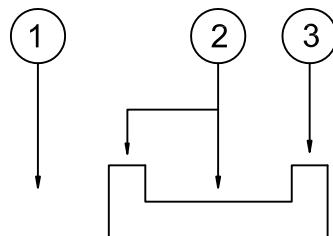

NOTE:
 Rating: DC 12V 50mA
 Operating Force: 200±100gf
 Lifetime: 10,000 Cycles

| 5 | Terminal | — | 6 | Brass (0.30t) | ag Plated |
|------|----------------|--------|-----|-----------------|-----------|
| 4 | Contact spring | — | 1 | Phosphor bronze | ag Plated |
| 3 | Base | — | 1 | Pa46 | Black |
| 2 | Cover | — | 1 | Sus | Natural |
| 1 | Keystake | — | 1 | Pa46 | Black |
| ITEM | PAPT NAME | TER,NO | QTY | MATERIAL | FINISHING |