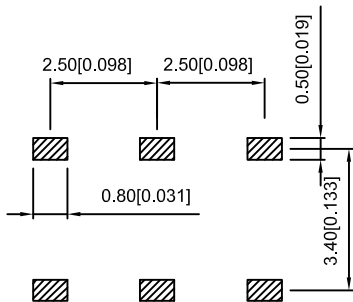

NOTE:
 Rating: DC 12V 50mA
 Operating Force: 200±100gf
 Lifetime: 10,000 Cycles

| 5 | Terminal | — | 6 | Brass (0.30t) | ag Plated |
|------|----------------|--------|-----|-----------------|-----------|
| 4 | Contact spring | — | 1 | Phosphor bronze | ag Plated |
| 3 | Base | — | 1 | Pa46 | Black |
| 2 | Cover | — | 1 | Sus | Natural |
| 1 | Keystake | — | 1 | Pa46 | Black |
| ITEM | PAPT NAME | TER,NO | QTY | MATERIAL | FINISHING |