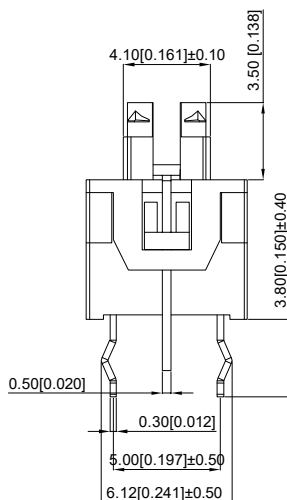

A

B

C

D

E

F

G

Technical parameter

6. Full stroke 2.0mm ± 0.4mm
6. 全行程2.0mm±0.4mm
7. Conduction stroke: 0.8mm ± 0.4mm
7. 导通行程0.8mm±0.4mm
8. Working temperature: -40 °C ~ + 85 °C
8. 工作温度: -40℃~+85℃
9. Operation type: No lock
9. 运行类型: 无锁
10. Service life: 10,000 times
10. 寿命: 10,000次

5

A4				
A3				
A2				
A1				
REV	DATE	REVISION	DESCRIPTION	ISSUE

COMMON TOLERANCE

X.XX	± 0.10
X.X	± 0.15
X	± 0.25
ANGULAR	—

UNIT	MM	PROJECTED		PRODUCT NAME:
DRAWN BY	FUYUAN	CHECKED BY	COCO	MODEL NO: TP5852111010
DATE	2019	APPROVAL B	ALEN	Https: www.rocpu.tw
ROCPU TECHNOLOGY CO.,LTD				
Copies are issued in strict confidence and shall not be reproduced or copied, or used as the basic of manufacture or sale of apparatus without permission				