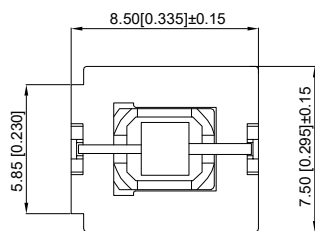

A

B

C

D

E

F

G

Technical parameter

技术参数

1. Rated current: DC12V 50mA
  1. 额定电流: DC12V 50mA
2. Withstand voltage: AC250V (50-60Hz) for 1 minute
  2. 耐压: AC250V(50-60Hz)持续1分钟
3. Contact impedance: 100M Ω Max
  3. 接触阻抗: 100mΩmax
4. Insulation impedance: 100M Ω min.500v DC
  4. 绝缘阻抗: 100MΩmin.500V DC
5. Operating force: 200 ± 100gf
  5. 操作力: 200 ± 100gf

6. Full stroke 2.0mm ± 0.4mm
  6. 全行程2.0mm±0.4mm
7. Conduction stroke: 0.8mm ± 0.4mm
  7. 导通行程0.8mm±0.4mm
8. Working temperature: -40 °C ~ + 85 °C
  8. 工作温度: -40℃~+85℃
9. Operation type: No lock
  9. 运行类型: 无锁
10. Service life: 10,000 times
  10. 寿命: 10,000次

3