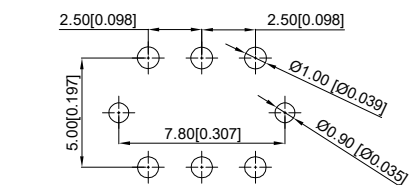

PCB LAYOUT

8	LED		1	Red 红灯
7	Cover 盖板	POM	1	Black 黑色
6	Guide core 导芯	POM	1	White 白色
5	Spring 弹簧	Steel wire 钢丝	1	
4	Reed 簧片	Phosphor copper 磷铜	2	Ag plating 镀银
3	Injection molding terminal 注塑端子	PA66	2	Black 黑色
2	Base 底座	PA66	1	Black 黑色
1	Terminal 端子	Brass 黄铜	6	Ag plating 镀银
NO 序号	Part name 部件名	Material 材料	QTY 数量	Remark 备注

5

A4				
A3				
A2				
A1				
REV	DATE	REVISION	DESCRIPTION	ISSUE

COMMON TOLERANCE

X.XX	± 0.10
X.X	± 0.15
X	± 0.25
ANGULAR	—

UNIT	MM	PROJECTED		PRODUCT NAME:
DRAWN BY	FUYUAN	CHECKED BY	COCO	MODEL NO: TP5852111010
DATE	2019	APPROVAL B	ALEN	Https: www.rocpu.tw
ROCPU TECHNOLOGY CO.,LTD				
Copies are issued in strict confidence and shall not be reproduced or copied, or used as the basic of manufacture or sale of apparatus without permission