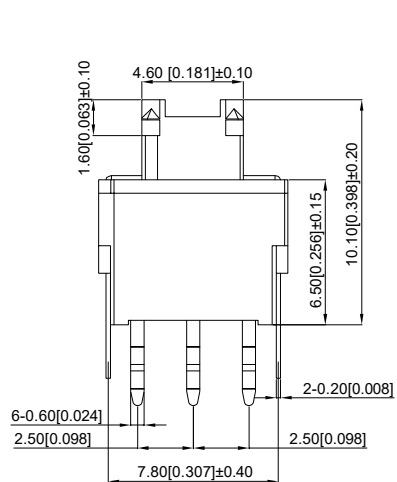

A

B

C

D

E

F

G

Technical parameter

技术参数

1. Rated current: DC12V 50mA
1. 额定电流: DC12V 50mA
2. Withstand voltage: AC250V (50-60Hz) for 1 minute
2. 耐压: AC250V(50-60Hz)持续1分钟
3. Contact impedance: 100M Ω Max
3. 接触阻抗: 100mΩmax
4. Insulation impedance: 100M Ω min.500v DC
4. 绝缘阻抗: 100MΩmin.500V DC
5. Operating force: 200 ± 100gf
5. 操作力: 200 ± 100gf

6. Full stroke 2.0mm ± 0.4mm
6. 全行程2.0mm±0.4mm
7. Conduction stroke: 0.8mm ± 0.4mm
7. 导通行程0.8mm±0.4mm
8. Working temperature: -40 °C ~ + 85 °C
8. 工作温度: -40℃~+85℃
9. Operation type: No lock
9. 运行类型: 无锁
10. Service life: 10,000 times
10. 寿命: 10,000次

5

A4				
A3				
A2				
A1				
REV	DATE	REVISION	DESCRIPTION	ISSUE

COMMON TOLERANCE

X.XX	± 0.10
X.X	± 0.15
X	± 0.25
ANGULAR	—

UNIT	MM	PROJECTED		PRODUCT NAME:
DRAWN BY	FUYUAN	CHECKED BY	COCO	MODEL NO: TP5852111010
DATE	2019	APPROVAL B	ALEN	Https: www.rocpu.tw
ROCPU TECHNOLOGY CO.,LTD				
Copies are issued in strict confidence and shall not be reproduced or copied, or used as the basic of manufacture or sale of apparatus without permission				