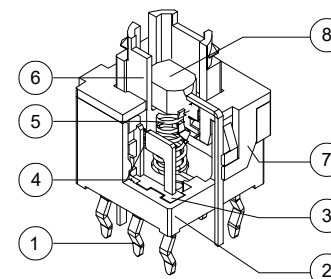

A

B

C

D

E

F

G

Technical parameter

技术参数

1. Rated current: DC12V 50mA
  1. 额定电流: DC12V 50mA
2. Withstand voltage: AC250V (50-60Hz) for 1 minute
  2. 耐压: AC250V(50-60Hz)持续1分钟
3. Contact impedance: 100M Ω Max
  3. 接触阻抗: 100mΩmax
4. Insulation impedance: 100M Ω min.500v DC
  4. 绝缘阻抗: 100MΩmin.500V DC
5. Operating force: 200 ± 100gf
  5. 操作力: 200 ± 100gf

6. Full stroke 2.0mm ± 0.4mm
  6. 全行程2.0mm±0.4mm
7. Conduction stroke: 0.8mm ± 0.4mm
  7. 导通行程0.8mm±0.4mm
8. Working temperature: -40 °C ~ + 85 °C
  8. 工作温度: -40℃~+85℃
9. Operation type: No lock
  9. 运行类型: 无锁
10. Service life: 10,000 times
  10. 寿命: 10,000次

3