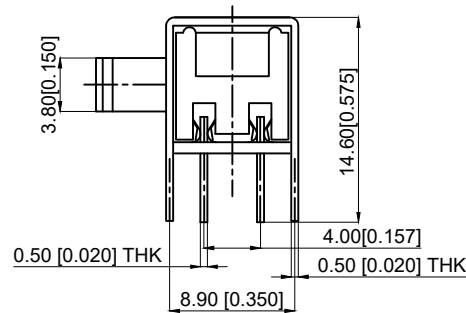

7	STEEL BALL 钢珠	STEEL	1	NATURAL
6	SPRING PLATE 簧片	STEEL WIRE	1	TEMPER
5	CONTACT CLIP 接触片	PBS STRIP	4	Ag CLAD
4	TERMINAL 端子	BRASS	12	Ag PLATED
3	BASE 基座	PHENOLIC RESIN	1	NATURAL
2	FRAME 框架	STEEL	1	Ni PLATED
1	KBOB 手柄	PA66	1	BLACK
NO 序号	Part name 部件名	Material 材料	QTY 数量	Remark 备注

A4				
A3				
A2				
A1				
REV	DATE	REVISION	DESCRIPTION	ISSUE

COMMON TOLERANCE

X.XX	± 0.10
X.X	± 0.15
X	± 0.25

ANGULAR

UNIT	MM	PROJECTED		PRODUCT NAME:
DRAWN BY	FUYUAN	CHECKED BY	COCO	MODEL NO: TP60421124
DATE	2019	APPROVAL B	ALEN	Https: www.rocpu.tw
ROCPCU TECHNOLOGY CO., LTD				
Copies are issued in strict confidence and shall not be reproduced or copied, or used as the basic of manufacture or sale of apparatus without permission