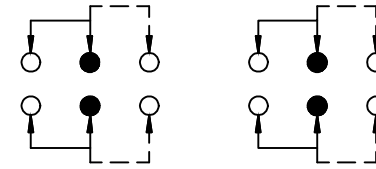

PCB LAYOUT BOTTOM VIEW

SCHEMATIC (SHORTING)

1. Specification:

1. 规范:
2. Rating: 1.0A/DC24V
2. 额定值: 1.0A/DC24V
3. Contact resistance: $\leq 50\text{m}\Omega$
3. 接触电阻: $\leq 50\text{m}\Omega$
4. Insulation Resistance: $\geq 100\text{M}\Omega$ DC250V
4. 绝缘电阻: $\geq 100\text{M}\Omega$ DC250V
5. Compressive strength: AC250V 1minute
5. 抗压强度: AC250V 1分钟

7	STEEL BALL 钢珠	STEEL	1	NATURAL
6	SPRING PLATE 簧片	STEEL WIRE	1	TEMPER
5	CONTACT CLIP 接触片	PBS STRIP	4	Ag CLAD
4	TERMINAL 端子	BRASS	12	Ag PLATED
3	BASE 基座	PHENOLIC RESIN	1	NATURAL
2	FRAME 框架	STEEL	1	Ni PLATED
1	KBOB 手柄	PA66	1	BLACK
NO 序号	Part name 部件名	Material 材料	QTY 数量	Remark 备注