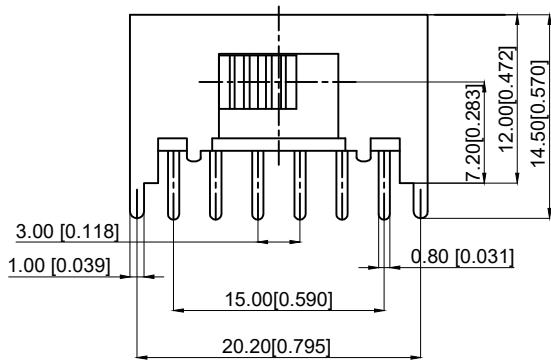

PCB LAYOUT BOTTOM VIEW

SCHEMATIC (SHORTING)

1. Specification:

1. 规范:
2. Rating: 1.0A/DC24V
2. 额定值: 1.0A/DC24V
3. Contact resistance: $\leq 50\text{m}\Omega$
3. 接触电阻: $\leq 50\text{m}\Omega$
4. Insulation Resistance: $\geq 100\text{M}\Omega$ DC250V
4. 绝缘电阻: $\geq 100\text{M}\Omega$ DC250V
5. Compressive strength: AC250V 1minute
5. 抗压强度: AC250V 1分钟

7	STEEL BALL 钢珠	STEEL	1	NATURAL
6	SPRING PLATE 簧片	STEEL WIRE	1	TEMPER
5	CONTACT CLIP 接触片	PBS STRIP	4	Ag CLAD
4	TERMINAL 端子	BRASS	12	Ag PLATED
3	BASE 基座	PHENOLIC RESIN	1	NATURAL
2	FRAME 框架	STEEL	1	Ni PLATED
1	KBOB 手柄	PA66	1	BLACK
NO 序号	Part name 部件名	Material 材料	QTY 数量	Remark 备注

A4				
A3				
A2				
A1				
REV	DATE	REVISION	DESCRIPTION	ISSUE

COMMON TOLERANCE

X.XX	± 0.10
X.X	± 0.15
X	± 0.25

ANGULAR

UNIT	MM	PROJECTED		PRODUCT NAME:
DRAWN BY	FUYUAN	CHECKED BY	COCO	MODEL NO: TP60421124
DATE	2019	APPROVAL B	ALEN	Https: www.rocpu.tw
ROCPCU TECHNOLOGY CO., LTD				
Copies are issued in strict confidence and shall not be reproduced or copied, or used as the basic of manufacture or sale of apparatus without permission				