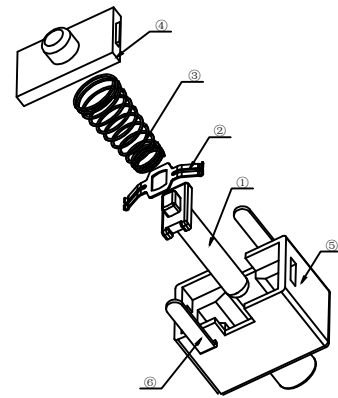

安装尺寸图

电路原理图

Technical requirement
技术要求

1. Rated voltage: 16v (DC)
1. 额定电压: 16v (DC)
- Rated current: 0.5A
额定电流: 0.5A
2. Insulation resistance: $\geq 50M \Omega$
2. 绝缘电阻: $\geq 50M \Omega$
3. Contact resistance: $\leq 200M \Omega$
3. 接触电阻: $\leq 200M \Omega$
4. Action force: $30g \pm 10g$
4. 动作力: $30g \pm 10g$
5. Service life: 20000 cycles
5. 使用寿命: 20000次循环

6	Solder foot 焊锡脚	brass 黄铜	2	silver plating 镀银
5	Base 基座	nylon 尼龙	1	Black 黑色
4	lid 盖子	Polycarbon 聚碳	1	Black 黑色
3	Spring 弹簧	steel wire 钢丝	1	
2	reed 簧片	Silver-coated copper 覆银铜	1	silver plating 镀银
1	Press handle 按柄	POM	1	
NO 序号	Part name 部件名	Material 材料	QTY 数量	Remark 备注

A4				
A3				
A2				
A1				
REV	DATE	REVISION	DESCRIPTION	ISSUE

COMMON TOLERANCE	
X.XX	± 0.10
X.X	± 0.15
X	± 0.25
ANGULAR	—

UNIT	MM	PROJECTED		PRODUCT NAME:
DRAWN BY	FUYUAN	CHECKED BY	COCO	MODEL NO: TP71012
DATE	2019	APPROVAL B	ALEN	Https: www.rocpcu.tw
ROCPCU TECHNOLOGY CO.,LTD				
Copies are issued in strict confidence and shall not be reproduced or copied, or used as the basic of manufacture or sale of apparatus without permission				