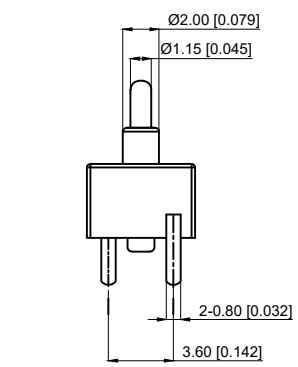

安装尺寸图

电路原理图

Technical requirement
技术要求

1. Rated voltage: 16v (DC)
1. 额定电压: 16v (DC)
- Rated current: 0.5A
额定电流: 0.5A
2. Insulation resistance: $\geq 50M \Omega$
2. 绝缘电阻: $\geq 50M \Omega$
3. Contact resistance: $\leq 200M \Omega$
3. 接触电阻: $\leq 200M \Omega$
4. Action force: $30g \pm 10g$
4. 动作力: $30g \pm 10g$
5. Service life: 20000 cycles
5. 使用寿命: 20000次循环

6	Solder foot 焊锡脚	brass 黄铜	2	silver plating 镀银
5	Base 基座	nylon 尼龙	1	Black 黑色
4	lid 盖子	Polycarbon 聚碳	1	Black 黑色
3	Spring 弹簧	steel wire 钢丝	1	
2	reed 簧片	Silver-coated copper 覆银铜	1	silver plating 镀银
1	Press handle 按柄	POM	1	
NO 序号	Part name 部件名	Material 材料	QTY 数量	Remark 备注

A4				
A3				
A2				
A1				
REV	DATE	REVISION	DESCRIPTION	ISSUE

COMMON TOLERANCE	
X.XX	± 0.10
X.X	± 0.15
X	± 0.25
ANGULAR	—

UNIT	MM	PROJECTED		PRODUCT NAME:
DRAWN BY	FUYUAN	CHECKED BY	COCO	MODEL NO: TP71012
DATE	2019	APPROVAL B	ALEN	Https: www.rocpcu.tw
ROCPCU TECHNOLOGY CO.,LTD				
Copies are issued in strict confidence and shall not be reproduced or copied, or used as the basic of manufacture or sale of apparatus without permission				