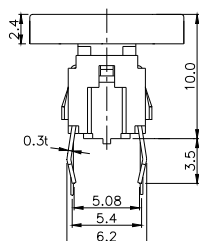

TPB01-1011LXXX

Note :

	CAP	
	Mark	Color
S1		SILVER
S2		BLACK

LED COLOR	
0	OTHER
1	Red
2	Yellow
3	Green
4	Blue
5	White
6	Pure Green