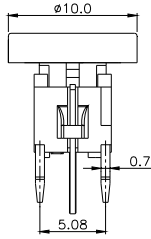

Dimensions are shown: mm
Specifications and dimensions subject to change

TPB01-107LXXX

Note :

	CAP	
	Mark	Color
2		SILVER BLACK
3		SILVER
4		SILVER
5		SILVER
6		SILVER
7		BLACK
8		BLACK
9		SILVER

LED COLOR	
0	OTHER
1	Red
2	Yellow
3	Green
4	Blue
5	White
6	Pure Green