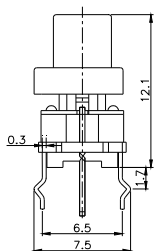

TPB02 - 201LXX

LED COLOR	
0	OTHER
1	Red
2	Yellow
3	Green
4	Blue
5	White
6	Pure Green

TPC02 - 209LXX - R

LED COLOR	
0	OTHER
1	Red
2	Yellow
3	Green
4	Blue
5	White
6	Pure Green

Third Angle
Projection

Dimensions are shown: mm
Specifications and dimensions subject to change