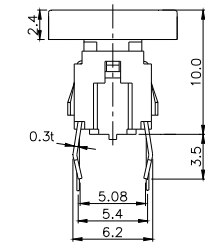

Dimensions are shown: mm
Specifications and dimensions subject to change

TPB01-107LXXX

Note :

	CAP	
	Mark	Color
2		SILVER BLACK
3		SILVER
4		SILVER
5		SILVER
6		SILVER
7		BLACK
8		BLACK
9		SILVER

LED COLOR	
0	OTHER
1	Red
2	Yellow
3	Green
4	Blue
5	White
6	Pure Green