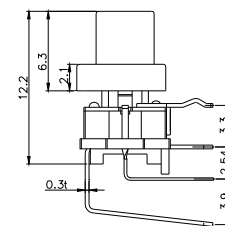

TPB02 - 201LXX

LED COLOR	
0	OTHER
1	Red
2	Yellow
3	Green
4	Blue
5	White
6	Pure Green

TPC02 - 209LXX - R

LED COLOR	
0	OTHER
1	Red
2	Yellow
3	Green
4	Blue
5	White
6	Pure Green

Third Angle
Projection

Dimensions are shown: mm
Specifications and dimensions subject to change