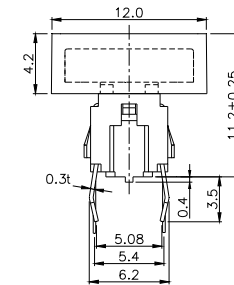

TPB01-1017LXX

LED COLOR	
0	OTHER
1	Red
2	Yellow
3	Green
4	Blue
5	White
6	Pure Green