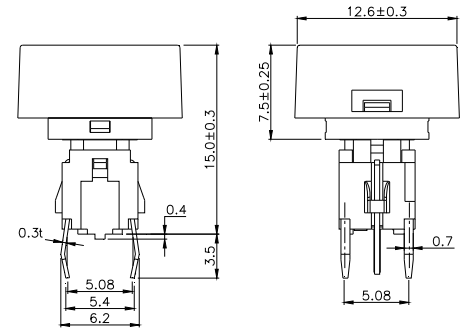

TPB01-3013LXX

LED COLOR	
0	OTHER
1	Red
2	Yellow
3	Green
4	Blue
5	White
6	Pure Green