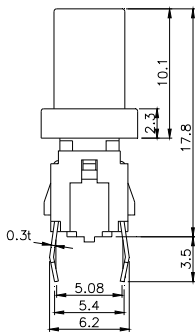

TPB01-109LXX