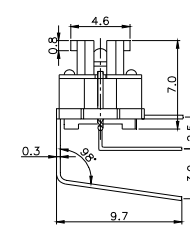

TPB02 - 201LXX

LED COLOR	
0	OTHER
1	Red
2	Yellow
3	Green
4	Blue
5	White
6	Pure Green

TPC02 - 209LXX - R

LED COLOR	
0	OTHER
1	Red
2	Yellow
3	Green
4	Blue
5	White
6	Pure Green

Third Angle
Projection

Dimensions are shown: mm
Specifications and dimensions subject to change