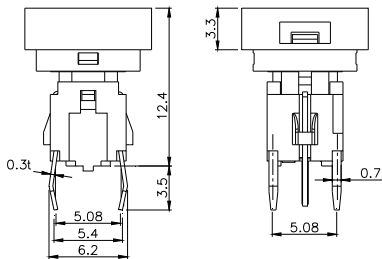

TPB01-3014LXX

LED COLOR	
0	OTHER
1	Red
2	Yellow
3	Green
4	Blue
5	White
6	Pure Green