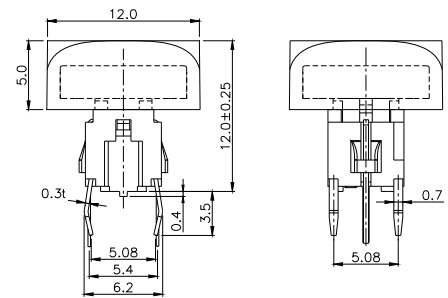

TPB01-3016LXX

LED COLOR	
0	OTHER
1	Red
2	Yellow
3	Green
4	Blue
5	White
6	Pure Green

TPB01-1018LXX

LED COLOR	
0	OTHER
1	Red
2	Yellow
3	Green
4	Blue
5	White
6	Pure Green

Third Angle
Projection

Dimensions are shown: mm
Specifications and dimensions subject to change