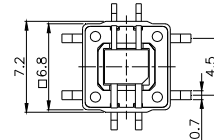

TPC02 - 300ML

LED COLOR	
0	OTHER
1	Red
2	Yellow
3	Green
4	Blue
5	White
6	Pure Green