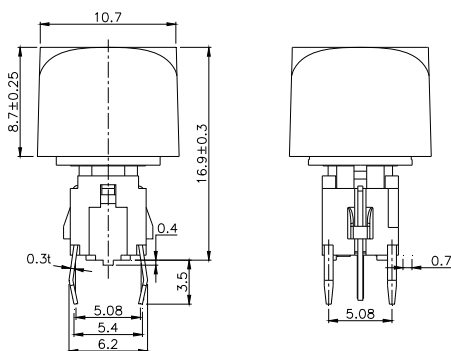

TPB01-142LXX

LED COLOR	
0	OTHER
1	Red
2	Yellow
3	Green
4	Blue
5	White
6	Pure Green

Third Angle Projection
Dimensions are shown: mm
Specifications and dimensions subject to change

TPB01-3012LXX

LED COLOR	
0	OTHER
1	Red
2	Yellow
3	Green
4	Blue
5	White
6	Pure Green

TPB01-3016LXX

LED COLOR	
0	OTHER
1	Red
2	Yellow
3	Green
4	Blue
5	White
6	Pure Green

TPB01-1018LXX

LED COLOR	
0	OTHER
1	Red
2	Yellow
3	Green
4	Blue
5	White
6	Pure Green

Third Angle
Projection

Dimensions are shown: mm
Specifications and dimensions subject to change