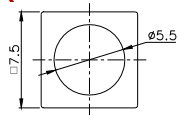

TPB01-109LXX