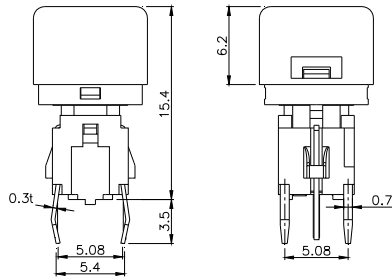

TPB01-142LXX

LED COLOR	
0	OTHER
1	Red
2	Yellow
3	Green
4	Blue
5	White
6	Pure Green

Third Angle Projection
Dimensions are shown: mm
Specifications and dimensions subject to change

TPB01-3012LXX

LED COLOR	
0	OTHER
1	Red
2	Yellow
3	Green
4	Blue
5	White
6	Pure Green