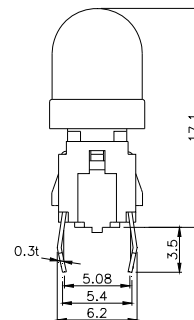

TPB01-1010LXX