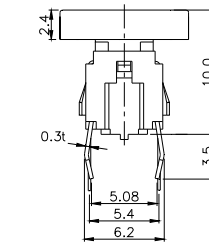

TPB01-108LXXX

	CAP	
	Mark	Color
2		SILVER BLACK
7		SILVER
10		SILVER
11		SILVER
12		SILVER

LED COLOR	
0	OTHER
1	Red
2	Yellow
3	Green
4	Blue
5	White
6	Pure Green