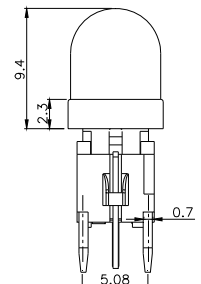

LED COLOR	
0	OTHER
1	Red
2	Yellow
3	Green
4	Blue
5	White
6	Pure Green