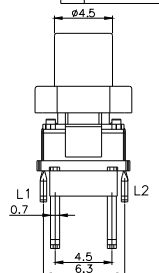

TPB02 - 201LXX

LED COLOR	
0	OTHER
1	Red
2	Yellow
3	Green
4	Blue
5	White
6	Pure Green

TPC02 - 209LXX - R

LED COLOR	
0	OTHER
1	Red
2	Yellow
3	Green
4	Blue
5	White
6	Pure Green

Third Angle
Projection

Dimensions are shown: mm
Specifications and dimensions subject to change