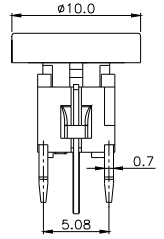

TPB01-107LXXX

Note :

	CAP	
	Mark	Color
2		SILVER BLACK
3		SILVER
4		SILVER
5		SILVER
6		SILVER
7		BLACK
8		BLACK
9		SILVER

LED COLOR	
0	OTHER
1	Red
2	Yellow
3	Green
4	Blue
5	White
6	Pure Green

TPB01-108LXXX

	CAP	
	Mark	Color
2		SILVER BLACK
7		SILVER
10		SILVER
11		SILVER
12		SILVER

LED COLOR	
0	OTHER
1	Red
2	Yellow
3	Green
4	Blue
5	White
6	Pure Green

TPB01-109LXX

LED COLOR	
0	OTHER
1	Red
2	Yellow
3	Green
4	Blue
5	White
6	Pure Green

TPB01-1010LXX

LED COLOR	
0	OTHER
1	Red
2	Yellow
3	Green
4	Blue
5	White
6	Pure Green

TPB01-1011LXXX

Note :

	CAP	
	Mark	Color
S1		SILVER
S2		BLACK

LED COLOR	
0	OTHER
1	Red
2	Yellow
3	Green
4	Blue
5	White
6	Pure Green

TPB01-1017LXX

LED COLOR	
0	OTHER
1	Red
2	Yellow
3	Green
4	Blue
5	White
6	Pure Green

Dimensions are shown: mm
Specifications and dimensions subject to change