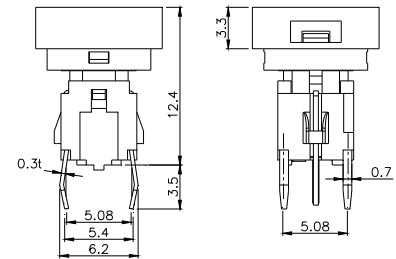

TPB01-3016LXX

LED COLOR	
0	OTHER
1	Red
2	Yellow
3	Green
4	Blue
5	White
6	Pure Green

TPB01-1018LXX

LED COLOR	
0	OTHER
1	Red
2	Yellow
3	Green
4	Blue
5	White
6	Pure Green

Third Angle
Projection

Dimensions are shown: mm
Specifications and dimensions subject to change