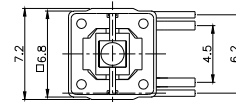

TPC02 - 200LX - R

LED COLOR	
0	OTHER
1	Red
2	Yellow
3	Green
4	Blue
5	White
6	Pure Green