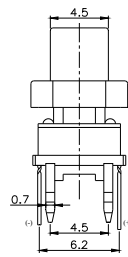

TPB02 - 201LXX

LED COLOR	
0	OTHER
1	Red
2	Yellow
3	Green
4	Blue
5	White
6	Pure Green

TPC02 - 209LXX - R

LED COLOR	
0	OTHER
1	Red
2	Yellow
3	Green
4	Blue
5	White
6	Pure Green

Third Angle
Projection

Dimensions are shown: mm
Specifications and dimensions subject to change