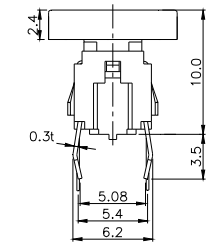

TPB01-107LXXX

Note :

	CAP	
	Mark	Color
2		SILVER BLACK
3		SILVER
4		SILVER
5		SILVER
6		SILVER
7		BLACK
8		BLACK
9		SILVER

LED COLOR	
0	OTHER
1	Red
2	Yellow
3	Green
4	Blue
5	White
6	Pure Green