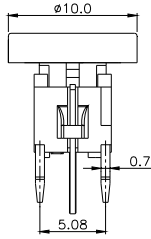

TPB01-107LXXX

Note :

	CAP	
	Mark	Color
2		SILVER BLACK
3		SILVER
4		SILVER
5		SILVER
6		SILVER
7		BLACK
8		BLACK
9		SILVER

LED COLOR	
0	OTHER
1	Red
2	Yellow
3	Green
4	Blue
5	White
6	Pure Green

TPB01-108LXXX

	CAP	
	Mark	Color
2		SILVER BLACK
7		SILVER
10		SILVER
11		SILVER
12		SILVER

LED COLOR	
0	OTHER
1	Red
2	Yellow
3	Green
4	Blue
5	White
6	Pure Green

TPB01-109LXX

LED COLOR	
0	OTHER
1	Red
2	Yellow
3	Green
4	Blue
5	White
6	Pure Green

TPB01-1010LXX

LED COLOR	
0	OTHER
1	Red
2	Yellow
3	Green
4	Blue
5	White
6	Pure Green

TPB01-1011LXXX

Note :

	CAP	
	Mark	Color
S1		SILVER
S2		BLACK

LED COLOR	
0	OTHER
1	Red
2	Yellow
3	Green
4	Blue
5	White
6	Pure Green

TPB01-1017LXX

LED COLOR	
0	OTHER
1	Red
2	Yellow
3	Green
4	Blue
5	White
6	Pure Green

Dimensions are shown: mm
Specifications and dimensions subject to change