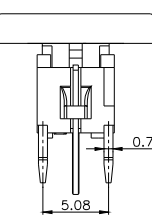

LED COLOR	
0	OTHER
1	Red
2	Yellow
3	Green
4	Blue
5	White
6	Pure Green

TPB01-1017LXX

LED COLOR	
0	OTHER
1	Red
2	Yellow
3	Green
4	Blue
5	White
6	Pure Green

Dimensions are shown: mm
Specifications and dimensions subject to change