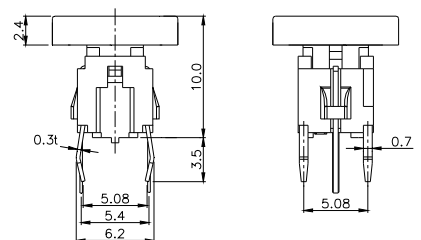

TPB01-106LXX

LED COLOR	
0	OTHER
1	Red
2	Yellow
3	Green
4	Blue
5	White
6	Pure Green

Third Angle
Projection
Dimensions are shown: mm
Specifications and dimensions subject to change

TPB01-107LXXX

Note :

CAP		
	Mark	Color
2		SILVER BLACK
3		SILVER
4		SILVER
5		SILVER
6		SILVER
7		BLACK
8		BLACK
9		SILVER