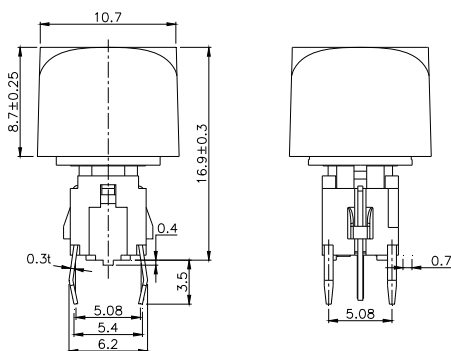

Third Angle Projection
Dimensions are shown: mm
Specifications and dimensions subject to change

TPB01-3012LXX

LED COLOR	
0	OTHER
1	Red
2	Yellow
3	Green
4	Blue
5	White
6	Pure Green

TPB01-3013LXX

LED COLOR	
0	OTHER
1	Red
2	Yellow
3	Green
4	Blue
5	White
6	Pure Green

TPB01-1018LXX

LED COLOR	
0	OTHER
1	Red
2	Yellow
3	Green
4	Blue
5	White
6	Pure Green

Third Angle
Projection

Dimensions are shown: mm
Specifications and dimensions subject to change

TPC01 - 100LX

LED COLOR	
0	OTHER
1	Red
2	Yellow
3	Green
4	Blue
5	White
6	Pure Green