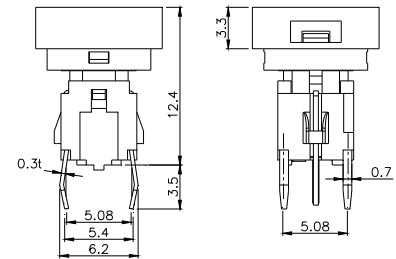

TPB01-3015LXX

LED COLOR	
0	OTHER
1	Red
2	Yellow
3	Green
4	Blue
5	White
6	Pure Green