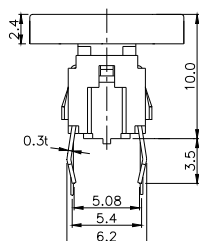

LED COLOR	
0	OTHER
1	Red
2	Yellow
3	Green
4	Blue
5	White
6	Pure Green

TPB01-1017LXX

LED COLOR	
0	OTHER
1	Red
2	Yellow
3	Green
4	Blue
5	White
6	Pure Green

Dimensions are shown: mm
Specifications and dimensions subject to change