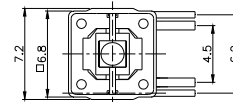

TPC02 - 200LX - R

LED COLOR	
0	OTHER
1	Red
2	Yellow
3	Green
4	Blue
5	White
6	Pure Green