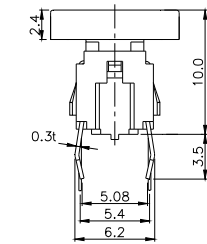

TPB01-106LXX

LED COLOR	
0	OTHER
1	Red
2	Yellow
3	Green
4	Blue
5	White
6	Pure Green

Third Angle
Projection
Dimensions are shown: mm
Specifications and dimensions subject to change

TPB01-107LXXX

Note :

CAP		
	Mark	Color
2		SILVER BLACK
3		SILVER
4		SILVER
5		SILVER
6		SILVER
7		BLACK
8		BLACK
9		SILVER