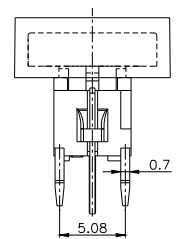

LED COLOR	
0	OTHER
1	Red
2	Yellow
3	Green
4	Blue
5	White
6	Pure Green

TPB01-1017LXX

LED COLOR	
0	OTHER
1	Red
2	Yellow
3	Green
4	Blue
5	White
6	Pure Green

Dimensions are shown: mm
Specifications and dimensions subject to change