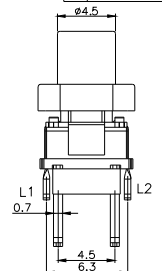

Third Angle
Projection

Dimensions are shown: mm
Specifications and dimensions subject to change