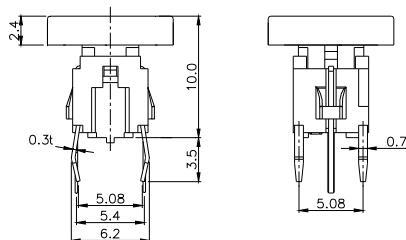

TPB01-106LXX

LED COLOR	
0	OTHER
1	Red
2	Yellow
3	Green
4	Blue
5	White
6	Pure Green

Third Angle
Projection
Dimensions are shown: mm
Specifications and dimensions subject to change

TPB01-107LXXX

Note :

CAP		
	Mark	Color
2		SILVER BLACK
3		SILVER
4		SILVER
5		SILVER
6		SILVER
7		BLACK
8		BLACK
9		SILVER