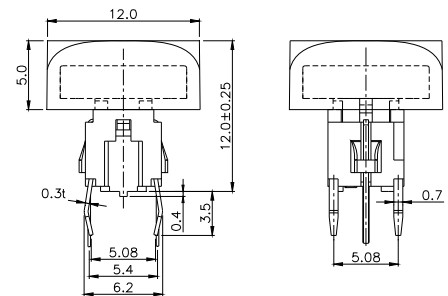

Third Angle Projection
Dimensions are shown: mm
Specifications and dimensions subject to change

TPB01-3012LXX

LED COLOR	
0	OTHER
1	Red
2	Yellow
3	Green
4	Blue
5	White
6	Pure Green

TPB01-3013LXX

LED COLOR	
0	OTHER
1	Red
2	Yellow
3	Green
4	Blue
5	White
6	Pure Green

TPB01-1018LXX

LED COLOR	
0	OTHER
1	Red
2	Yellow
3	Green
4	Blue
5	White
6	Pure Green

Third Angle
Projection

Dimensions are shown: mm
Specifications and dimensions subject to change

TPC01 - 100LX

LED COLOR	
0	OTHER
1	Red
2	Yellow
3	Green
4	Blue
5	White
6	Pure Green