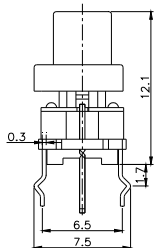

TPB02 - 201LXX

LED COLOR	
0	OTHER
1	Red
2	Yellow
3	Green
4	Blue
5	White
6	Pure Green