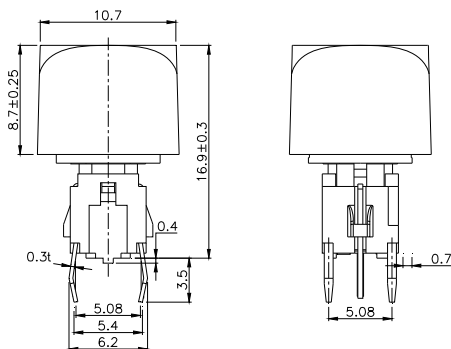

Third Angle Projection
Dimensions are shown: mm
Specifications and dimensions subject to change

TPB01-3012LXX

LED COLOR	
0	OTHER
1	Red
2	Yellow
3	Green
4	Blue
5	White
6	Pure Green

TPB01-3013LXX

LED COLOR	
0	OTHER
1	Red
2	Yellow
3	Green
4	Blue
5	White
6	Pure Green

TPB01-1018LXX

LED COLOR	
0	OTHER
1	Red
2	Yellow
3	Green
4	Blue
5	White
6	Pure Green

Third Angle
Projection

Dimensions are shown: mm
Specifications and dimensions subject to change

TPC01 - 100LX

LED COLOR	
0	OTHER
1	Red
2	Yellow
3	Green
4	Blue
5	White
6	Pure Green