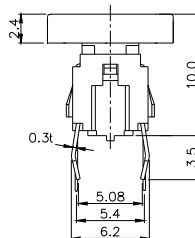

TPB01-106LXX

LED COLOR	
0	OTHER
1	Red
2	Yellow
3	Green
4	Blue
5	White
6	Pure Green

Third Angle
Projection
Dimensions are shown: mm
Specifications and dimensions subject to change

TPB01-107LXXX

Note :

CAP		
	Mark	Color
2		SILVER BLACK
3		SILVER
4		SILVER
5		SILVER
6		SILVER
7		BLACK
8		BLACK
9		SILVER