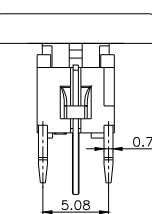

LED COLOR	
0	OTHER
1	Red
2	Yellow
3	Green
4	Blue
5	White
6	Pure Green

TPB01-1017LXX

LED COLOR	
0	OTHER
1	Red
2	Yellow
3	Green
4	Blue
5	White
6	Pure Green

Dimensions are shown: mm
Specifications and dimensions subject to change