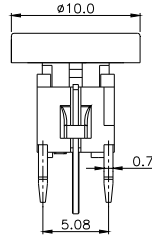

TPB01-107LXXX

Note :

CAP		
	Mark	Color
2		SILVER BLACK
3		SILVER
4		SILVER
5		SILVER
6		SILVER
7		BLACK
8		BLACK
9		SILVER

LED COLOR	
0	OTHER
1	Red
2	Yellow
3	Green
4	Blue
5	White
6	Pure Green

TPB01-108LXXX

CAP		
	Mark	Color
2		SILVER BLACK
7		SILVER
10		SILVER
11		SILVER
12		SILVER

LED COLOR	
0	OTHER
1	Red
2	Yellow
3	Green
4	Blue
5	White
6	Pure Green

TPB01-109LXX

LED COLOR	
0	OTHER
1	Red
2	Yellow
3	Green
4	Blue
5	White
6	Pure Green

TPB01-1010LXX

LED COLOR	
0	OTHER
1	Red
2	Yellow
3	Green
4	Blue
5	White
6	Pure Green

TPB01-1011LXXX

Note :

CAP		
	Mark	Color
S1		SILVER
S2		BLACK

LED COLOR	
0	OTHER
1	Red
2	Yellow
3	Green
4	Blue
5	White
6	Pure Green

TPB01-1017LXX

LED COLOR	
0	OTHER
1	Red
2	Yellow
3	Green
4	Blue
5	White
6	Pure Green

Dimensions are shown: mm
Specifications and dimensions subject to change