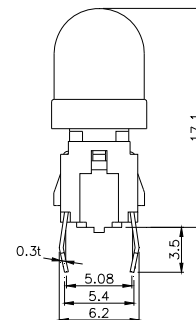

TPB01-1010LXX