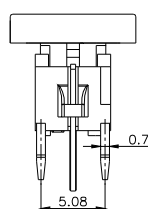

TPB01-106LXX

LED COLOR	
0	OTHER
1	Red
2	Yellow
3	Green
4	Blue
5	White
6	Pure Green

Third Angle
Projection
Dimensions are shown: mm
Specifications and dimensions subject to change

TPB01-107LXXX

Note :

CAP		
	Mark	Color
2		SILVER BLACK
3		SILVER
4		SILVER
5		SILVER
6		SILVER
7		BLACK
8		BLACK
9		SILVER