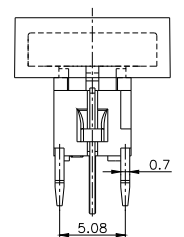

LED COLOR	
0	OTHER
1	Red
2	Yellow
3	Green
4	Blue
5	White
6	Pure Green

TPB01-1017LXX

LED COLOR	
0	OTHER
1	Red
2	Yellow
3	Green
4	Blue
5	White
6	Pure Green

Dimensions are shown: mm
Specifications and dimensions subject to change