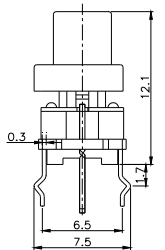

TPB02 - 201LXX

LED COLOR	
0	OTHER
1	Red
2	Yellow
3	Green
4	Blue
5	White
6	Pure Green