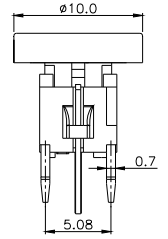

TPB01-107LXXX

Note :

CAP		
	Mark	Color
2		SILVER BLACK
3		SILVER
4		SILVER
5		SILVER
6		SILVER
7		BLACK
8		BLACK
9		SILVER

LED COLOR	
0	OTHER
1	Red
2	Yellow
3	Green
4	Blue
5	White
6	Pure Green

TPB01-108LXXX

CAP		
	Mark	Color
2		SILVER BLACK
7		SILVER
10		SILVER
11		SILVER
12		SILVER

LED COLOR	
0	OTHER
1	Red
2	Yellow
3	Green
4	Blue
5	White
6	Pure Green

TPB01-109LXX

LED COLOR	
0	OTHER
1	Red
2	Yellow
3	Green
4	Blue
5	White
6	Pure Green

TPB01-1010LXX

LED COLOR	
0	OTHER
1	Red
2	Yellow
3	Green
4	Blue
5	White
6	Pure Green

TPB01-1011LXXX

Note :

CAP		
	Mark	Color
S1		SILVER
S2		BLACK

LED COLOR	
0	OTHER
1	Red
2	Yellow
3	Green
4	Blue
5	White
6	Pure Green

TPB01-1017LXX

LED COLOR	
0	OTHER
1	Red
2	Yellow
3	Green
4	Blue
5	White
6	Pure Green

Dimensions are shown: mm
Specifications and dimensions subject to change