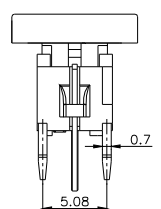

TPB01-106LXX

LED COLOR	
0	OTHER
1	Red
2	Yellow
3	Green
4	Blue
5	White
6	Pure Green

Third Angle
Projection
Dimensions are shown: mm
Specifications and dimensions subject to change

TPB01-107LXXX

Note :

CAP		
	Mark	Color
2		SILVER BLACK
3		SILVER
4		SILVER
5		SILVER
6		SILVER
7		BLACK
8		BLACK
9		SILVER