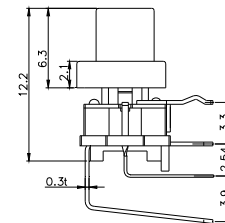

Third Angle
Projection

Dimensions are shown: mm
Specifications and dimensions subject to change