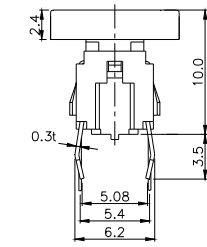

TPB01-106LXX

LED COLOR	
0	OTHER
1	Red
2	Yellow
3	Green
4	Blue
5	White
6	Pure Green

Third Angle
Projection
Dimensions are shown: mm
Specifications and dimensions subject to change

TPB01-107LXXX

Note :

CAP		
	Mark	Color
2		SILVER BLACK
3		SILVER
4		SILVER
5		SILVER
6		SILVER
7		BLACK
8		BLACK
9		SILVER