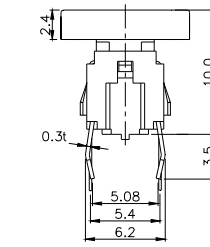

TPB01-108LXXX

CAP		
	Mark	Color
2		SILVER BLACK
7		SILVER
10		SILVER
11		SILVER
12		SILVER

LED COLOR	
0	OTHER
1	Red
2	Yellow
3	Green
4	Blue
5	White
6	Pure Green