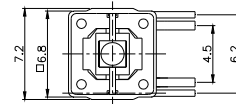

TPC02 - 200LX - R

LED COLOR	
0	OTHER
1	Red
2	Yellow
3	Green
4	Blue
5	White
6	Pure Green