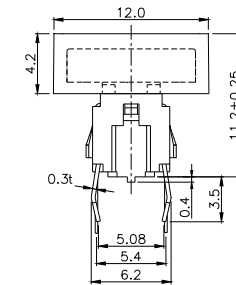

LED COLOR	
0	OTHER
1	Red
2	Yellow
3	Green
4	Blue
5	White
6	Pure Green

TPB01-1017LXX

LED COLOR	
0	OTHER
1	Red
2	Yellow
3	Green
4	Blue
5	White
6	Pure Green

Dimensions are shown: mm
Specifications and dimensions subject to change