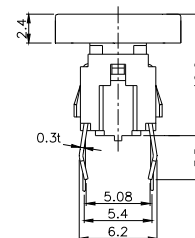

TPB01-106LXX

LED COLOR	
0	OTHER
1	Red
2	Yellow
3	Green
4	Blue
5	White
6	Pure Green

Third Angle
Projection
Dimensions are shown: mm
Specifications and dimensions subject to change

TPB01-107LXXX

Note :

CAP		
	Mark	Color
2		SILVER BLACK
3		SILVER
4		SILVER
5		SILVER
6		SILVER
7		BLACK
8		BLACK
9		SILVER