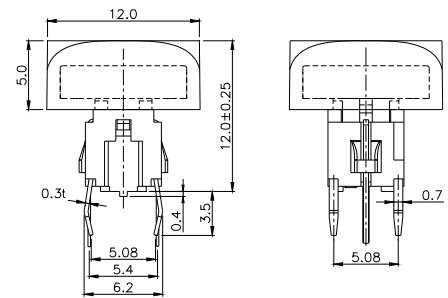

Third Angle Projection
Dimensions are shown: mm
Specifications and dimensions subject to change

TPB01-3012LXX

LED COLOR	
0	OTHER
1	Red
2	Yellow
3	Green
4	Blue
5	White
6	Pure Green

TPB01-3013LXX

LED COLOR	
0	OTHER
1	Red
2	Yellow
3	Green
4	Blue
5	White
6	Pure Green

TPB01-1018LXX

LED COLOR	
0	OTHER
1	Red
2	Yellow
3	Green
4	Blue
5	White
6	Pure Green

Third Angle
Projection

Dimensions are shown: mm
Specifications and dimensions subject to change

TPC01 - 100LX

LED COLOR	
0	OTHER
1	Red
2	Yellow
3	Green
4	Blue
5	White
6	Pure Green