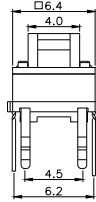

TPB01-1018LXX

LED COLOR	
0	OTHER
1	Red
2	Yellow
3	Green
4	Blue
5	White
6	Pure Green

Third Angle
Projection

Dimensions are shown: mm
Specifications and dimensions subject to change

TPC01 - 100LX

LED COLOR	
0	OTHER
1	Red
2	Yellow
3	Green
4	Blue
5	White
6	Pure Green