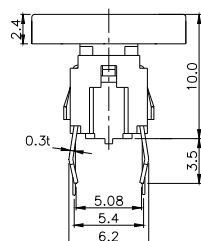

LED COLOR	
0	OTHER
1	Red
2	Yellow
3	Green
4	Blue
5	White
6	Pure Green

TPB01-1017LXX

LED COLOR	
0	OTHER
1	Red
2	Yellow
3	Green
4	Blue
5	White
6	Pure Green

Dimensions are shown: mm
Specifications and dimensions subject to change