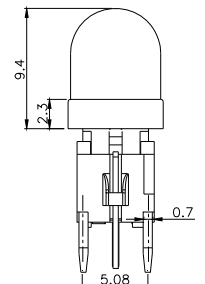

LED COLOR	
0	OTHER
1	Red
2	Yellow
3	Green
4	Blue
5	White
6	Pure Green