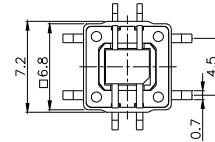

TPC02 - 300ML

LED COLOR	
0	OTHER
1	Red
2	Yellow
3	Green
4	Blue
5	White
6	Pure Green