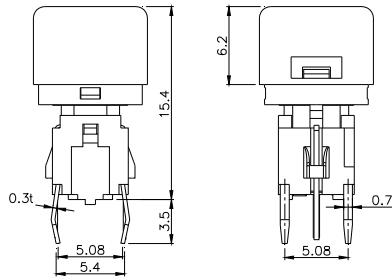

Third Angle Projection
Dimensions are shown: mm
Specifications and dimensions subject to change

TPB01-3012LXX

LED COLOR	
0	OTHER
1	Red
2	Yellow
3	Green
4	Blue
5	White
6	Pure Green

TPB01-3013LXX

LED COLOR	
0	OTHER
1	Red
2	Yellow
3	Green
4	Blue
5	White
6	Pure Green