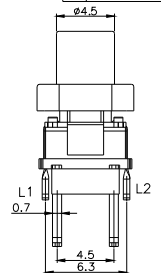

Third Angle
Projection

Dimensions are shown: mm
Specifications and dimensions subject to change