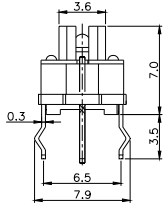

TPB01-1018LXX

LED COLOR	
0	OTHER
1	Red
2	Yellow
3	Green
4	Blue
5	White
6	Pure Green

Third Angle
Projection

Dimensions are shown: mm
Specifications and dimensions subject to change

TPC01 - 100LX

LED COLOR	
0	OTHER
1	Red
2	Yellow
3	Green
4	Blue
5	White
6	Pure Green