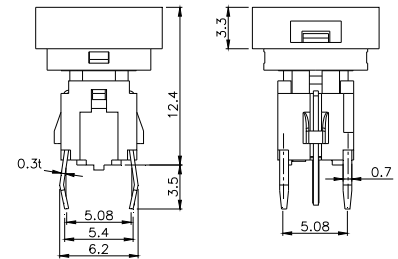

TPB01-3015LXX

LED COLOR	
0	OTHER
1	Red
2	Yellow
3	Green
4	Blue
5	White
6	Pure Green