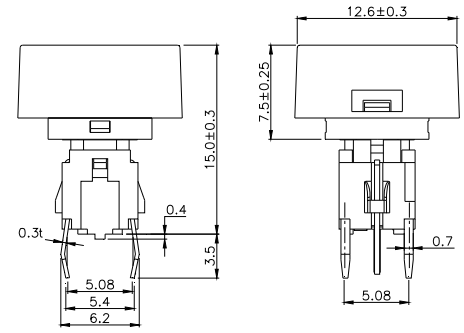

Third Angle Projection
Dimensions are shown: mm
Specifications and dimensions subject to change

TPB01-3012LXX

LED COLOR	
0	OTHER
1	Red
2	Yellow
3	Green
4	Blue
5	White
6	Pure Green

TPB01-3013LXX

LED COLOR	
0	OTHER
1	Red
2	Yellow
3	Green
4	Blue
5	White
6	Pure Green