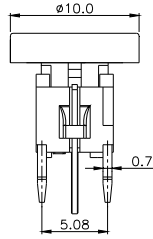

TPB01-107LXXX

Note :

CAP		
	Mark	Color
2		SILVER BLACK
3		SILVER
4		SILVER
5		SILVER
6		SILVER
7		BLACK
8		BLACK
9		SILVER

LED COLOR	
0	OTHER
1	Red
2	Yellow
3	Green
4	Blue
5	White
6	Pure Green

TPB01-108LXXX

CAP		
	Mark	Color
2		SILVER BLACK
7		SILVER
10		SILVER
11		SILVER
12		SILVER

LED COLOR	
0	OTHER
1	Red
2	Yellow
3	Green
4	Blue
5	White
6	Pure Green

TPB01-109LXX

LED COLOR	
0	OTHER
1	Red
2	Yellow
3	Green
4	Blue
5	White
6	Pure Green

TPB01-1010LXX

LED COLOR	
0	OTHER
1	Red
2	Yellow
3	Green
4	Blue
5	White
6	Pure Green

TPB01-1011LXXX

Note :

CAP		
	Mark	Color
S1		SILVER
S2		BLACK

LED COLOR	
0	OTHER
1	Red
2	Yellow
3	Green
4	Blue
5	White
6	Pure Green

TPB01-1017LXX

LED COLOR	
0	OTHER
1	Red
2	Yellow
3	Green
4	Blue
5	White
6	Pure Green

Dimensions are shown: mm
Specifications and dimensions subject to change