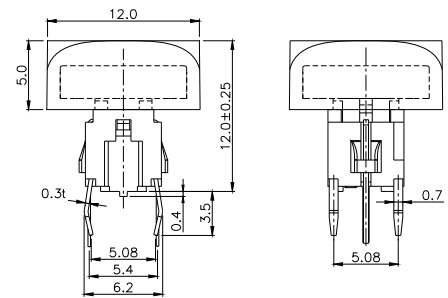

Third Angle Projection  
Dimensions are shown: mm  
Specifications and dimensions subject to change

## TPB01-1018LXX

LED COLOR	
0	OTHER
1	Red
2	Yellow
3	Green
4	Blue
5	White
6	Pure Green

Third Angle  
Projection

Dimensions are shown: mm  
Specifications and dimensions subject to change