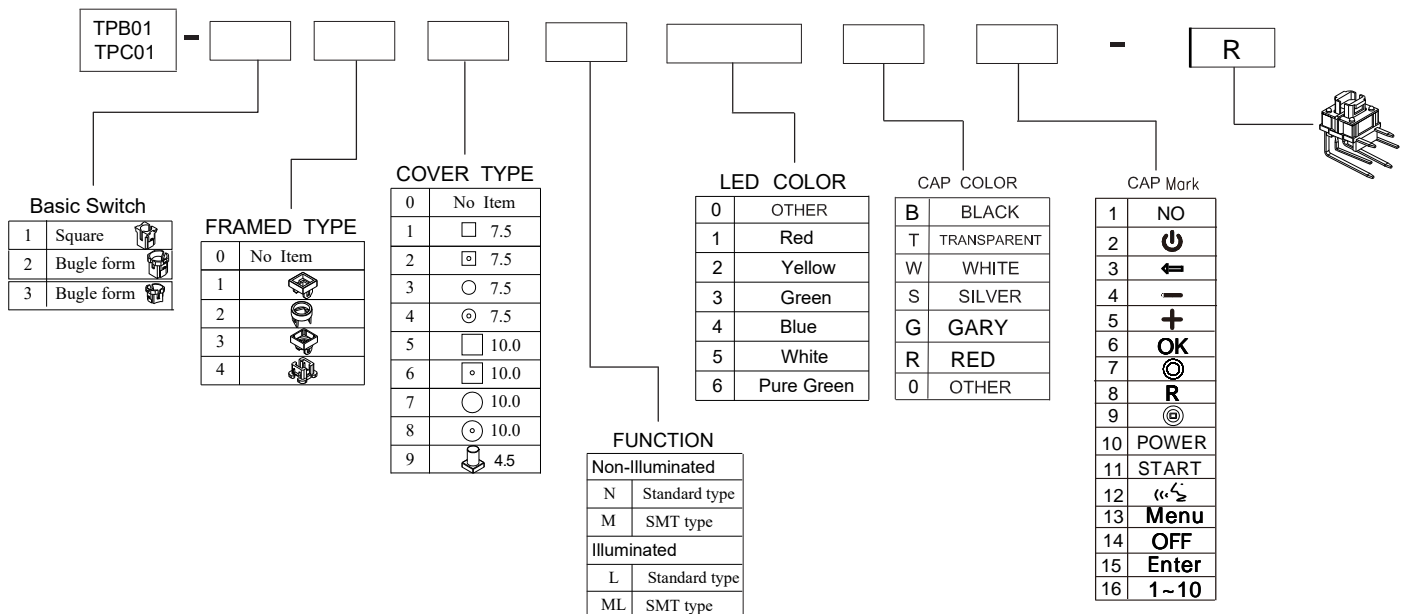

Dimensions are shown: mm
Specifications and dimensions subject to change