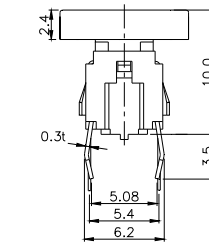

TPB01-108LXXX

CAP		
	Mark	Color
2		SILVER BLACK
7		SILVER
10		SILVER
11		SILVER
12		SILVER

LED COLOR	
0	OTHER
1	Red
2	Yellow
3	Green
4	Blue
5	White
6	Pure Green