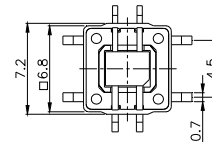

TPC02 - 300ML

LED COLOR	
0	OTHER
1	Red
2	Yellow
3	Green
4	Blue
5	White
6	Pure Green