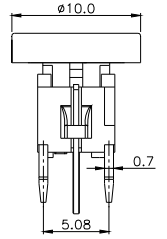

TPB01-107LXXX

Note :

CAP		
	Mark	Color
2		SILVER BLACK
3		SILVER
4		SILVER
5		SILVER
6		SILVER
7		BLACK
8		BLACK
9		SILVER

LED COLOR	
0	OTHER
1	Red
2	Yellow
3	Green
4	Blue
5	White
6	Pure Green

TPB01-108LXXX

CAP		
	Mark	Color
2		SILVER BLACK
7		SILVER
10		SILVER
11		SILVER
12		SILVER

LED COLOR	
0	OTHER
1	Red
2	Yellow
3	Green
4	Blue
5	White
6	Pure Green

TPB01-109LXX

LED COLOR	
0	OTHER
1	Red
2	Yellow
3	Green
4	Blue
5	White
6	Pure Green

TPB01-1010LXX

LED COLOR	
0	OTHER
1	Red
2	Yellow
3	Green
4	Blue
5	White
6	Pure Green

TPB01-1011LXXX

Note :

CAP		
	Mark	Color
S1		SILVER
S2		BLACK

LED COLOR	
0	OTHER
1	Red
2	Yellow
3	Green
4	Blue
5	White
6	Pure Green

TPB01-1017LXX

LED COLOR	
0	OTHER
1	Red
2	Yellow
3	Green
4	Blue
5	White
6	Pure Green

Dimensions are shown: mm
Specifications and dimensions subject to change