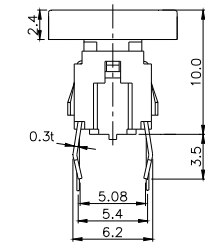

TPB01-107LXXX

Note :

CAP		
	Mark	Color
2		SILVER BLACK
3		SILVER
4		SILVER
5		SILVER
6		SILVER
7		BLACK
8		BLACK
9		SILVER

LED COLOR	
0	OTHER
1	Red
2	Yellow
3	Green
4	Blue
5	White
6	Pure Green