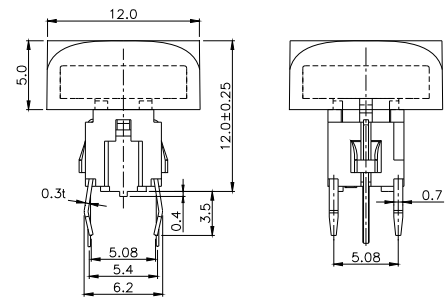

Dimensions are shown: mm  
Specifications and dimensions subject to change

## TPB01-1018LXX

LED COLOR	
0	OTHER
1	Red
2	Yellow
3	Green
4	Blue
5	White
6	Pure Green

Third Angle  
Projection

Dimensions are shown: mm  
Specifications and dimensions subject to change